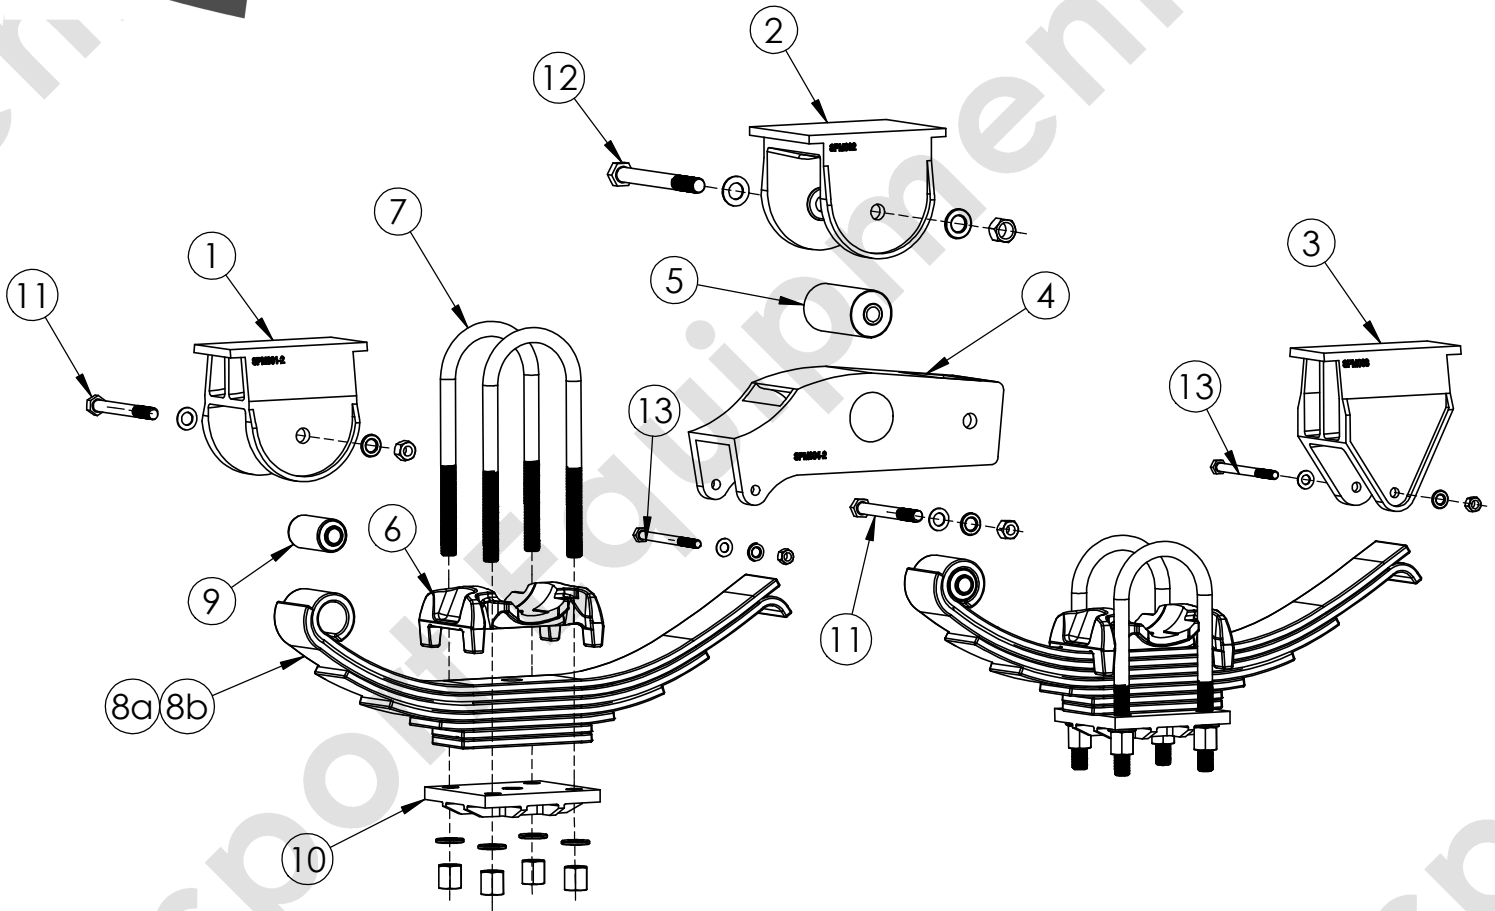

5 & 6 Ton Underslung Mechanical Suspension Parts List

Parts List

Pos.	Part No.	Description	CTA:	044316	044311	044309
			Single	Tandem	Tri	
1	SPM001-2	Front Hanger 18mm Bush	2	2	2	
2	SPM002	Center Hanger	-	2	4	
3	SPM003	Rear Hanger	2	2	2	
4	SPM004-2	Equaliser 18mm Bush	-	2	4	
5	SPM005	Equaliser Bush	-	2	4	
6	SPA2000A	6T Axle Seat	2	4	6	
7	SPM019	U-Bolt Assy M18x250	4	8	12	
8a	SPM014	6T Short Spring Pack	2	4	6	
8b	SPM010-2	6T Long Spring Pack 18mm Bush	2	4	6	
9	SPM011-18	Bush for Spring Eye 18mm	2	4	6	
10	SPM032	6T U-Bolt Plate 20mm (waffle)	2	4	6	
11	SPM023A	Spring Eye Bolt Assy M18x150	2	4	6	
12	SPM015A	Equaliser Bolt Assy M18x175	-	2	4	
13	SPM018A	Spring Keeper Bolt Assy M10x140	2	4	6	