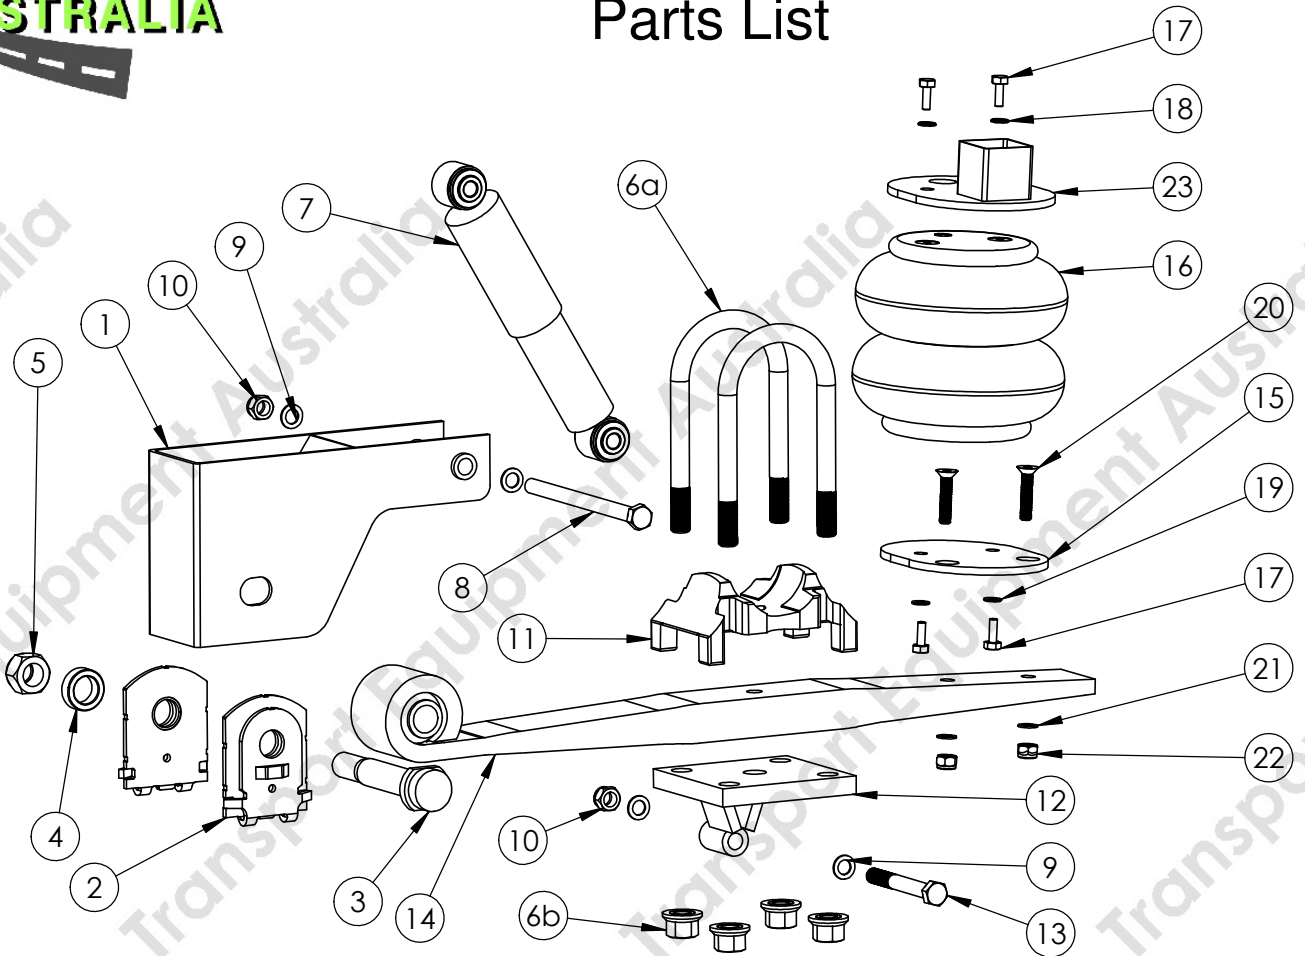

# 5 & 6 Ton Underslung Air Suspension Parts List

Pos.	Part No.	Description	Qty
1.	SPA100L	Hangerbracket L/R	2
2.	SPA1001	Wear Plate Adjustable	4
3.	SPA1003	Pivot Bolt M27	2
4.	SPA1004	Washer 030/46	2
5.	SPA1005	Nylock nut M27x2	2
6a.	SPA2027	U-Bolt M20x1.5x216	4
6b.	SPA2028	U-Bolt Nut M20 w/ rotating washer	8
7.	SPA3000	Shock Absorber	2
8.	SPA3004	Top Shocker Bolt M16x230x2.0	2
9.	SPA2006	Washer M16 Shocker bolt	8
10.	SPA3005C	Nyloc nut M16x2.0	4
11.	SPA2000A	6T Axle Seat	2
12.	SPA3025-Assy	U-Bolt Plate w/ Shocker Mount 20mm	2
13.	SPA3006	Bottom Shocker Bolt M16x130	2
14.	SPA3002	Trailingarm w/ Bush	2
15.	SPA3001	Offset Airbag Plate	2
16.	SPA3003	Airbag Converluted	2
17.	SPA3008	Bolt M10 x1.5x 30	8
18.	SPA3013	Washer M10	4
19.	SPA3014	Spring washer M10	4
20.	SPA3009	Alan Bolt M12 x 60 Counter Sunk	4
21.	SPA3010	Washer M12	4
22.	SPA3011	Lock nut M12 - 8.0	4
23.	SPA3016	Top Airbag Plate w/ Pedestal	2