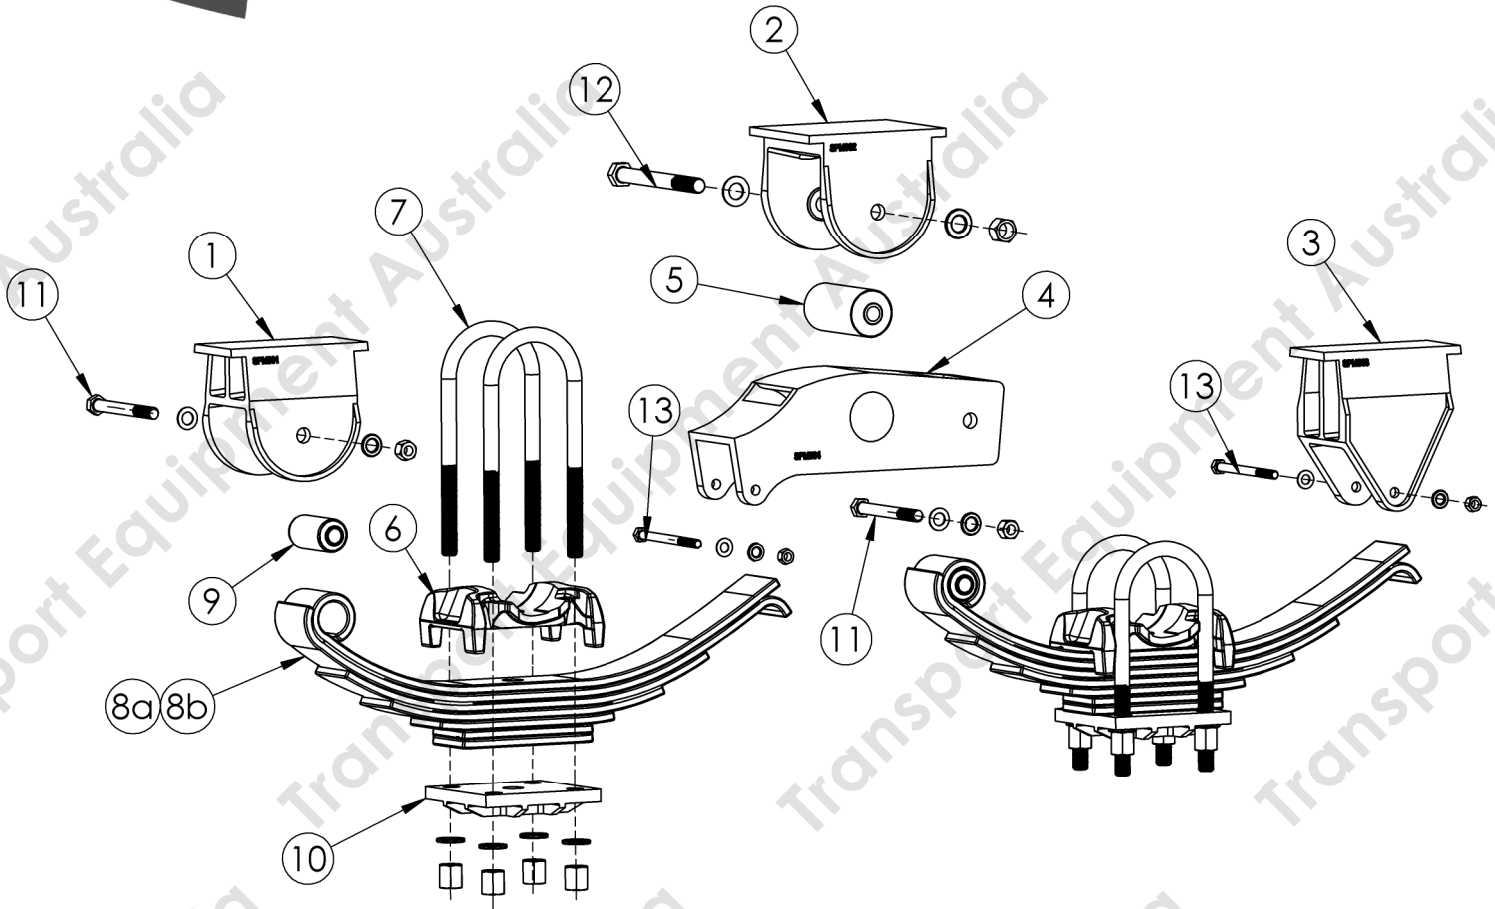

5 & 6 Ton Underslung Mechanical Suspension Parts List

Parts List

Pos.	Part No.	Description	CTA:		
			044316	044311	044309
			Single	Tandem	Tri
1	SPM001-2	Front Hanger 18mm Bush	2	2	2
2	SPM002	Center Hanger	-	2	4
3	SPM003	Rear Hanger	2	2	2
4	SPM004-2	Equaliser 18mm Bush	-	2	4
5	SPM005	Equaliser Bush	-	2	4
6	SPA2000A	6T Axle Seat	2	4	6
7	SPM019	U-Bolt Assy 250x98x18	4	8	12
8a	SPM014	6T Short Spring Pack	2	4	6
8b	SPM010-2	6T Long Spring Pack 18mm Bush	2	4	6
9	SPM011-18	Bush for Spring Eye 18mm	2	4	6
10	SPM032	6T U-Bolt Plate 20mm (waffle)	2	4	6
11	SPM023A	Spring Eye Bolt Assy M18x150	2	4	6
12	SPM015A	Equaliser Bolt Assy M18x175	-	2	4
13	SPM018A	Spring Keeper Bolt Assy M10x140	2	4	6