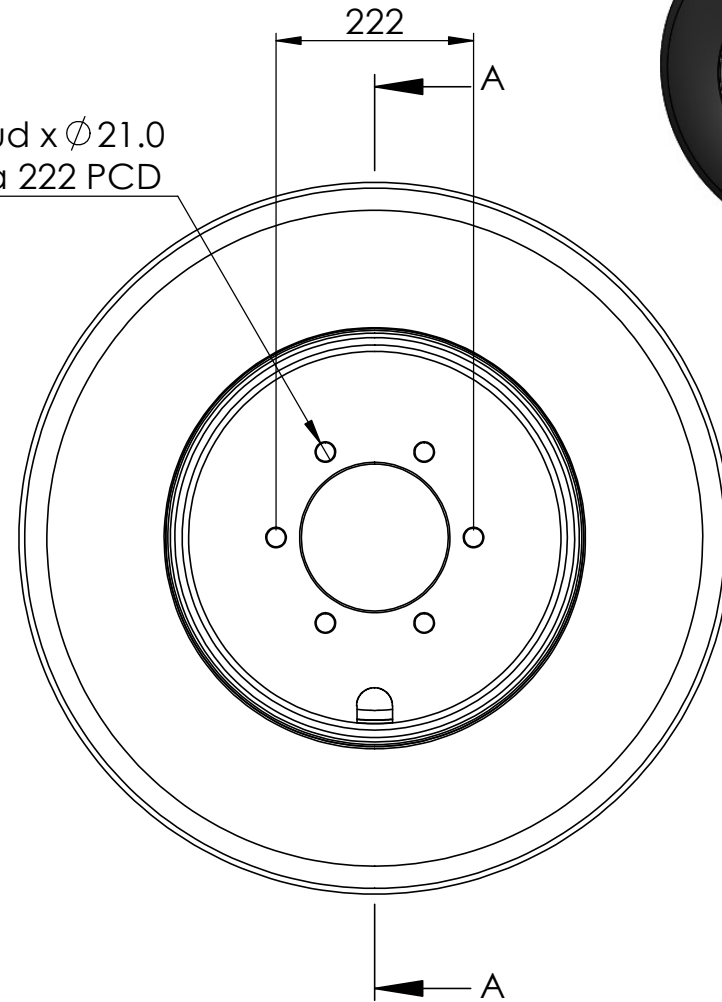

6 Stud x ϕ 21.0
on a 222 PCD

Technical Specifications		
	Size	Max Load Single Wheel
Tyre	235/75R17.5	2725kgs
Rim	17.5 x 6.0	1500kgs

Drawn By:

AD

Date:

12/05/23

Revision:

3

Description:

5T Wheel
and
Tyre Assembly