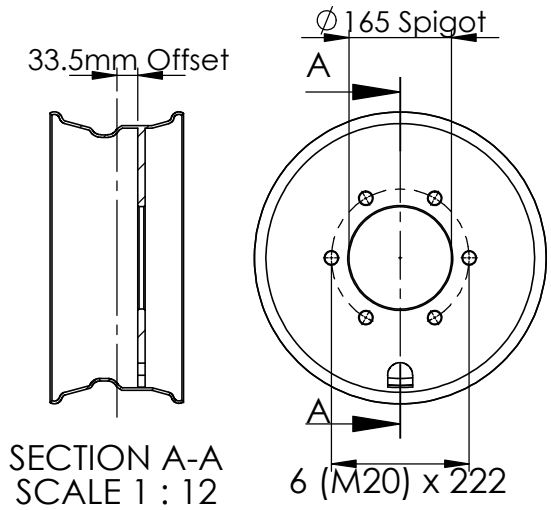

\*NOTE:  
THIS DIMENSION IS FOR A  
33.5mm OFFSET RIM.

Component	CTA No.
5T Axle	CTA-042912
Single Suspension	CTA-042866
Tandem Suspension	CTA-042867
Tri Suspension	CTA-042868

Gross axle load may be determined by ratings of tyres being used.

Technical Specifications		
	Size	Max Load Single Wheel
Tyre	235/75-17.5	2725
Rim	6x17.5	1500

**ADR 38/05  
COMPLIANT**

Drawn By: AD	Description: 5T Axle and Underslung Air Suspension 2320 Drum Face 235/75 - 17.5
Dwg No: 504	
Date: 24/10/22	