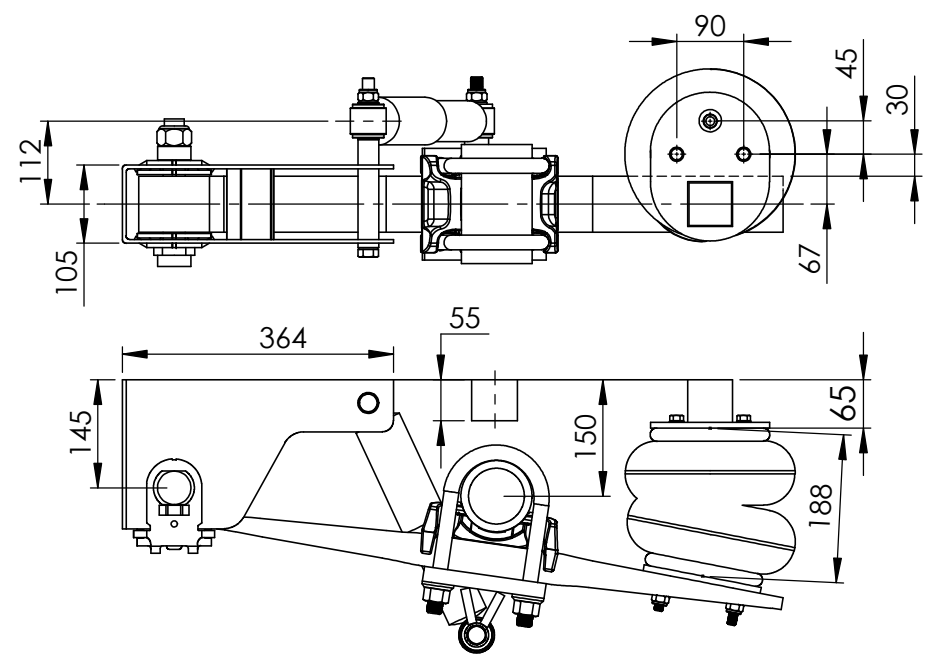

\*NOTE:  
THIS DIMENSION IS FOR A  
33.5mm OFFSET RIM.

Component	CTA No.
5T Axle	CTA-042912
Single Suspension	CTA-042866
Tandem Suspension	CTA-042867
Tri Suspension	CTA-042868

Gross axle load may be determined by ratings of tyres being used.

Technical Specifications		
	Size	Max Load Single Wheel
Tyre	235/75-17.5	2725
Rim	6x17.5	1500

**ADR 38/05  
COMPLIANT**

Drawn By: AD	Description: 5T Axle and Underslung Air Suspension 2320 Drum Face 235/75 - 17.5
Dwg No: 504	
Date: 24/10/22	