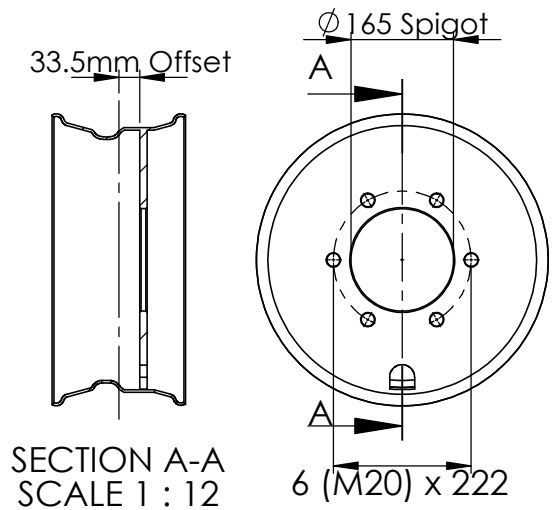

ADR 38/05
COMPLIANT

*NOTE:
THIS DIMENSION IS FOR A
33.5mm OFFSET RIM.

Component	CTA No.
5T Axle	CTA-042912
Single Suspension	CTA-042866
Tandem Suspension	CTA-042867
Tri Suspension	CTA-042868

Gross axle load may be determined
by ratings of tyres being used.

Technical Specifications		
	Size	Max Load Single Wheel
Tyre	235/75-17.5	2725
Rim	6x17.5	1500

Drawn By:
AD
Dwg No:
505
Date:
9/11/22

Description:
5T Axle and
Underslung Air Suspension
2270 Drum Face
235/75 - 17.5