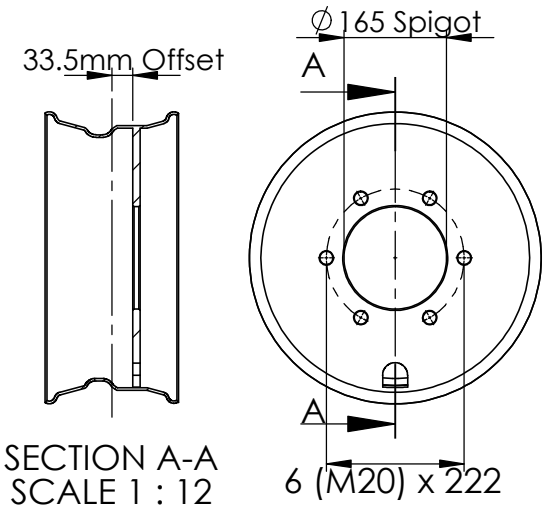

\*NOTE:  
THIS DIMENSION IS FOR A  
33.5mm OFFSET RIM.

Cam Position

Component	CTA No.
5T Axle	CTA-042912
Single Suspension	CTA-042866
Tandem Suspension	CTA-042867
Tri Suspension	CTA-042868

Gross axle load may be determined  
by ratings of tyres being used.

Technical Specifications		
	Size	Max Load Single Wheel
Tyre	235/75-17.5	2725
Rim	6x17.5	1500

**ADR 38/05  
COMPLIANT**

Drawn By:  
AD  
Dwg No:  
502  
Date:  
3/10/22

Description:  
5T Axle and  
Underslung Air Suspension  
2270 Drum Face  
235/75 - 17.5