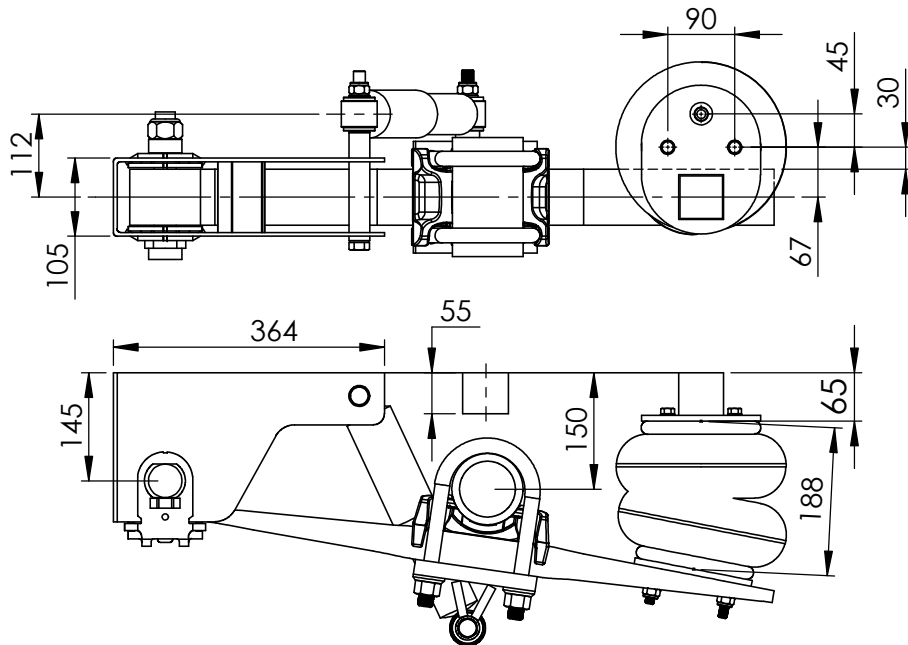

\*NOTE:  
THIS DIMENSION IS FOR A  
33.5mm OFFSET RIM.

Cam Position

Component	CTA No.
5T Axle	CTA-042912
Single Suspension	CTA-042866
Tandem Suspension	CTA-042867
Tri Suspension	CTA-042868

Gross axle load may be determined  
by ratings of tyres being used.

Technical Specifications		
	Size	Max Load Single Wheel
Tyre	235/75-17.5	2725
Rim	6x17.5	1500

**ADR 38/05  
COMPLIANT**

Drawn By:  
AD  
Dwg No:  
502  
Date:  
3/10/22

Description:  
5T Axle and  
Underslung Air Suspension  
2270 Drum Face  
235/75 - 17.5