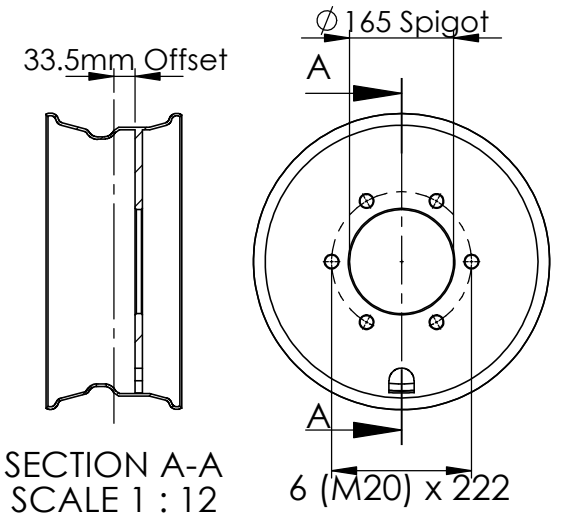

**ADR 38/05
COMPLIANT**

*NOTE:
THIS DIMENSION IS FOR A
33.5mm OFFSET RIM.

Component	CTA No.
5T Axle	CTA-042912
Single Suspension	CTA-042866
Tandem Suspension	CTA-042867
Tri Suspension	CTA-042868

Gross axle load may be determined
by ratings of tyres being used.

Technical Specifications		
	Size	Max Load Single Wheel
Tyre	235/75-17.5	2725
Rim	6x17.5	1500

Cam Position

Drawn By:
AD

Dwg No:
509

Date:
10/05/23

Description:
5T Axle and
Overslung Air Suspension
2270 Drum Face
235/75 - 17.5