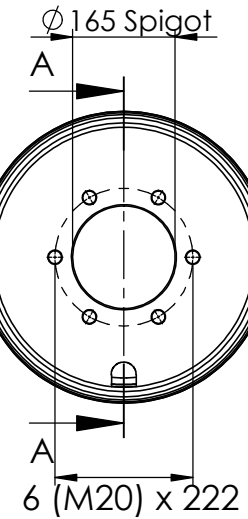

*NOTE:
THIS DIMENSION IS FOR
33.5mm OFFSET RIM.

SECTION A-A
SCALE 1 : 12

Cam Position 1

Cam Position 2

Suggested Cam positions

CTA No.	CTA-042912
---------	------------

Gross axle load may be determined by ratings of tyres being used.

Technical Specifications		
	Size	Max Load Single Wheel
Tyre	235/75R17.5	2725
Rim	6.75 x 17.5	3000

ADR 38/05
COMPLIANT

Drawn By: AD	Description: 5T Axle 2320 Drum Face 235/75 - 17.5
Dwg No: 503	
Date: 3/10/22	