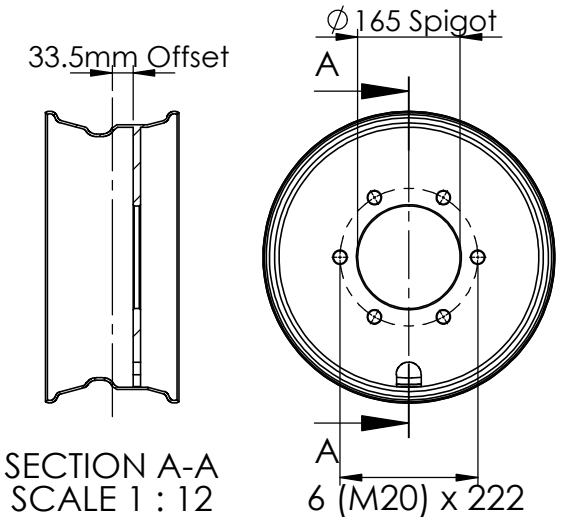

*NOTE:
THIS DIMENSION IS FOR
33.5mm OFFSET RIM.

SECTION A-A
SCALE 1 : 12

Cam Position 1

Cam Position 2

Suggested Cam positions

CTA No.	CTA-042912
---------	------------

Gross axle load may be determined by ratings of tyres being used.

Technical Specifications		
	Size	Max Load Single Wheel
Tyre	235/75R17.5	2725
Rim	6.75 x 17.5	3000

ADR 38/05
COMPLIANT

Drawn By: AD	Description: 5T Axle 2320 Drum Face 235/75 - 17.5
Dwg No: 503	
Date: 3/10/22	