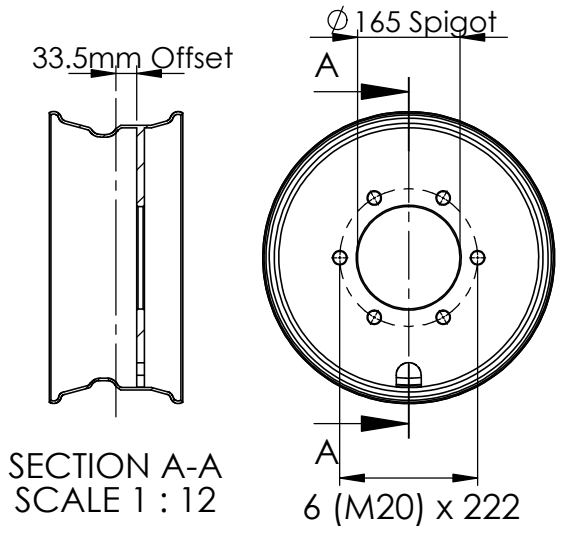

*NOTE:
THIS DIMENSION IS FOR 33.5mm
OFFSET RIM.

Suggested Cam positions

CTA No.	CTA-042912
---------	------------

Gross axle load may be determined by ratings of tyres being used.

Technical Specifications		
	Size	Max Load Single Wheel
Tyre	235/75R17.5	2725
Rim	6.75 x 17.5	3000

ADR 38/05
COMPLIANT

Drawn By: AD	Description: 5T Axle 2270 Drum Face 235/75 - 17.5
Dwg No: 501	
Date: 3/10/22	