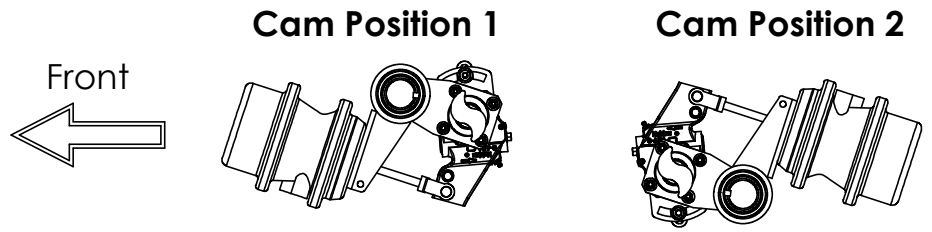

*NOTE:
THIS DIMENSION IS FOR 33.5mm
OFFSET RIM.

Suggested Cam positions

CTA No.	CTA-042912
---------	------------

Gross axle load may be determined by ratings of tyres being used.

Technical Specifications		
	Size	Max Load Single Wheel
Tyre	235/75R17.5	2725
Rim	6.75 x 17.5	3000

ADR 38/05
COMPLIANT

Drawn By: AD	Description: 5T Axle 2270 Drum Face 235/75 - 17.5
Dwg No: 501	
Date: 3/10/22	