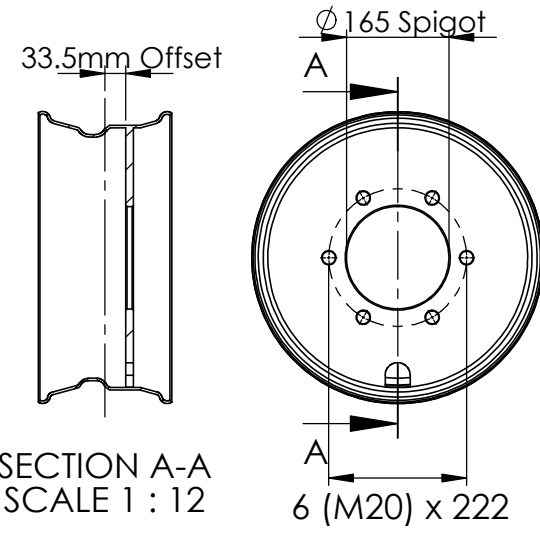

\*NOTE:  
THIS DIMENSION IS FOR 33.5mm  
OFFSET RIM.

CTA No.	CTA-042912
---------	------------

Gross axle load may be determined by ratings of tyres being used.

Technical Specifications		
	Size	Max Load Single Wheel
Tyre	235/75R17.5	2725
Rim	6.75 x 17.5	3000

**ADR 38/05**  
**COMPLIANT**

Suggested Cam positions

Drawn By: AD	Description:  5T Axle 2270 Drum Face 235/75 - 17.5
Dwg No: AX5TWR	
Date: 9/11/22	