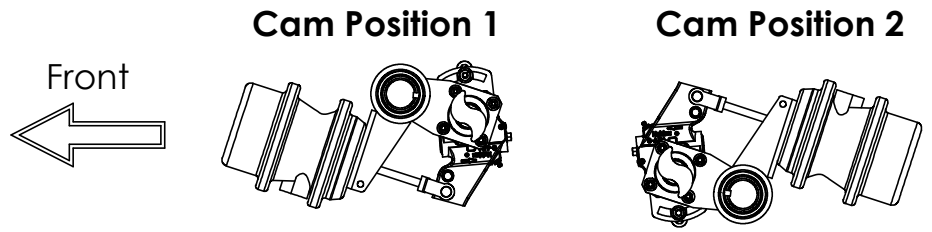

\*NOTE:  
THIS DIMENSION IS FOR 33.5mm  
OFFSET RIM.

CTA No.	CTA-042912
---------	------------

Gross axle load may be determined by ratings of tyres being used.

Technical Specifications		
	Size	Max Load Single Wheel
Tyre	235/75R17.5	2725
Rim	6.75 x 17.5	3000

**ADR 38/05**  
**COMPLIANT**

Suggested Cam positions

Drawn By: AD	Description:  5T Axle 2270 Drum Face 235/75 - 17.5
Dwg No: AX5TWR	
Date: 9/11/22	