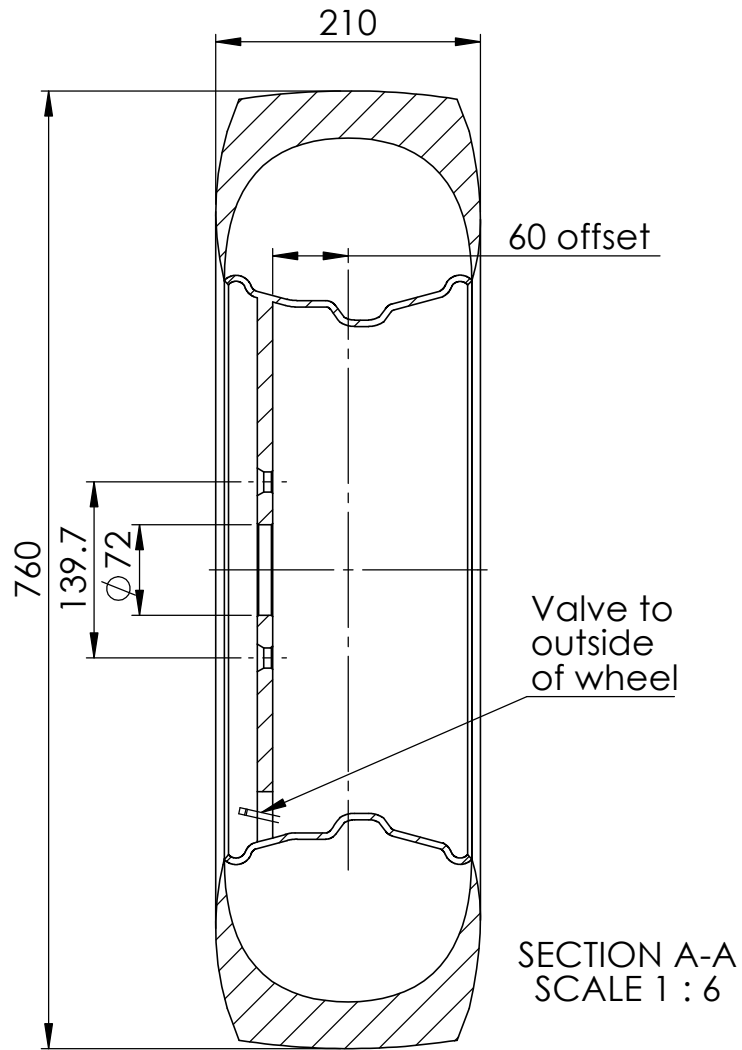

Tyre shown: 215/75R17.5

6 Stud Landcruiser x ϕ 16
on a 139.7 PCD

Technical Specifications		
	Size	Max Load Single Wheel
Tyre	235/75R17.5	2725kgs
Tyre	215/75R17.5	2100kgs
Rim	17.5 x 6.0	1500kgs

Drawn By:
AD

Date:
28/04/23

Revision:
3

Description:

3T Wheel
and
Tyre Assembly