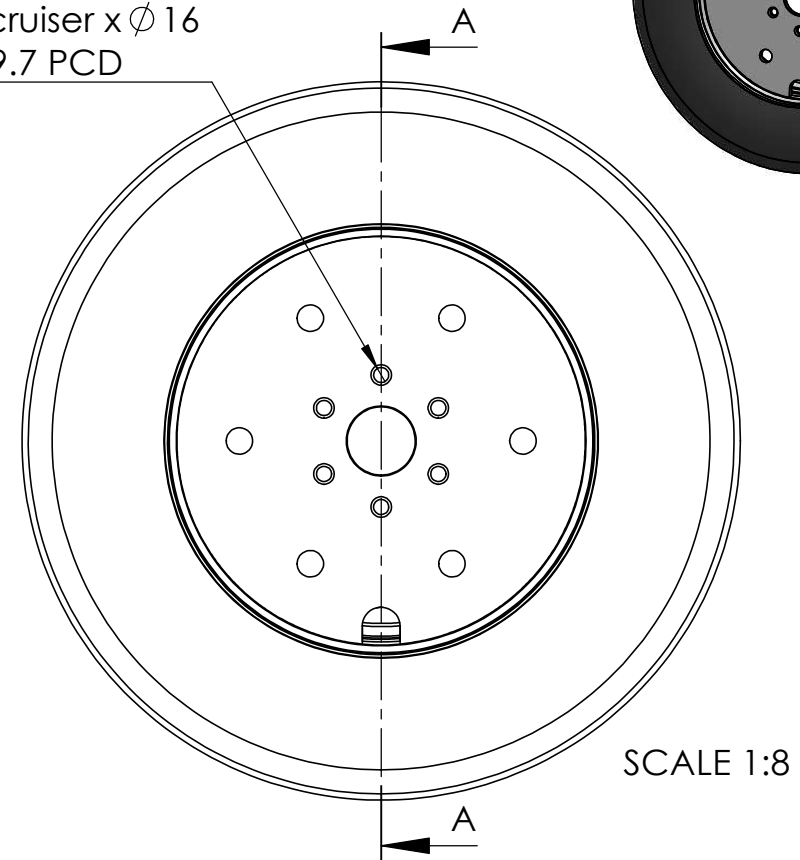

Tyre shown: 215/75R17.5

6 Stud Landcruiser x ϕ 16
on a 139.7 PCD

Technical Specifications		
	Size	Max Load Single Wheel
Tyre	235/75R17.5	2725kgs
Tyre	215/75R17.5	2100kgs
Rim	17.5 x 6.0	1500kgs

Drawn By:
AD

Date:
28/04/23

Revision:
3

Description:

3T Wheel
and
Tyre Assembly