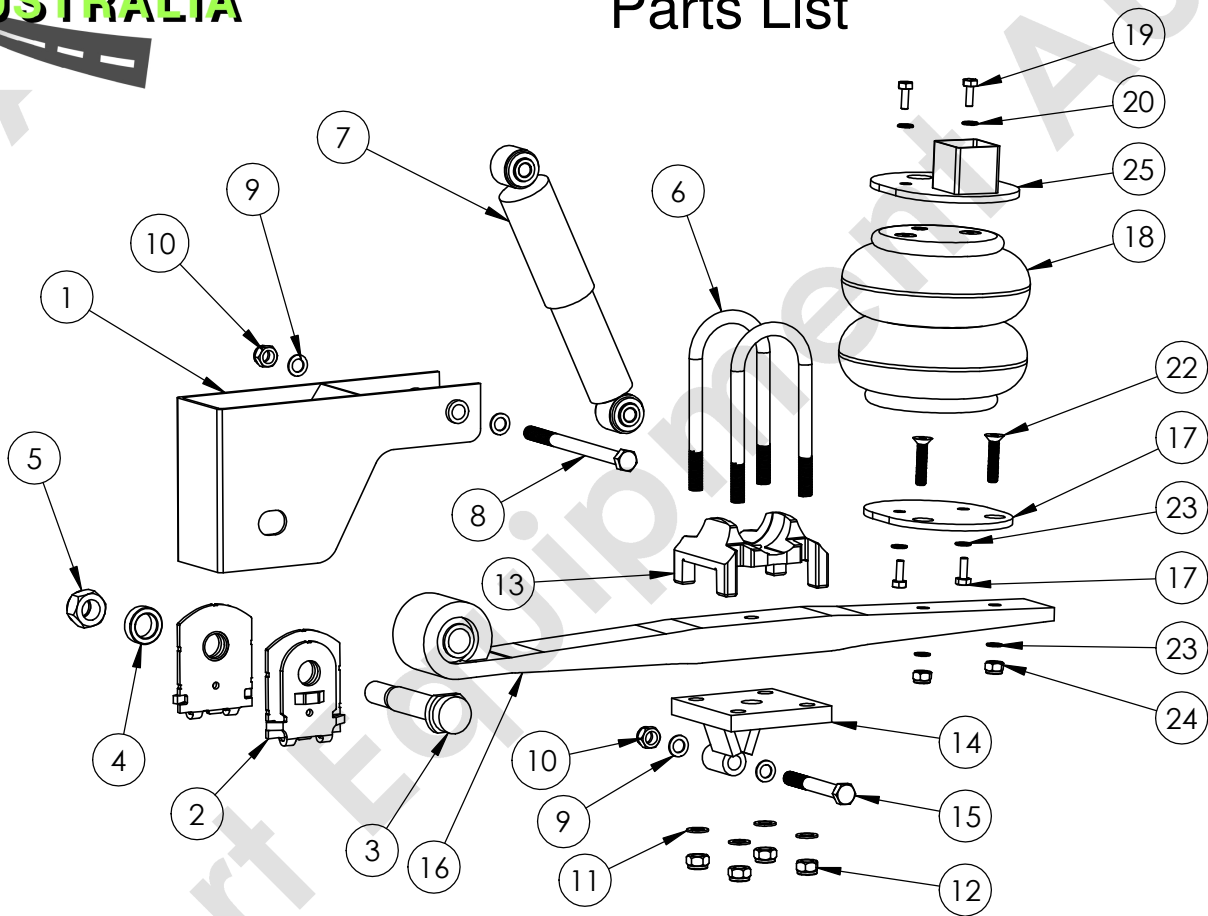

3 Ton Underslung Air Suspension Parts List

Pos.	Part No.	Description	Qty
1.	SPA1000L	Hangerbracket L/R	2
2.	SPA1001	Wear Plate Adjustable	4
3.	SPA1003	Pivot Bolt M27	2
4.	SPA1004	Washer 030/46	2
5.	SPA1005	Nylock nut M27x2	2
6.	SPA2013	U-Bolt M16x200x1.5	4
7.	SPA3000	Shock Absorber	2
8.	SPA3004	Top Shocker Bolt M16x230x2.0	2
9.	SPA2006	Washer M16 (shocker bolts)	4
10.	SPA3005C	Nyloc Nut M16x2.0 (shocker bolts)	4
11.	WA0361	Flat Washer Hardened M16 (ubolts)	8
12.	SPA3005	Nyloc Nut M16x1.5 (ubolts)	8
13.	SPA2011	3T Axle Seat	2
14.	SPA2009	U-Bolt Plate w/ Shocker Mount 20mm	2
15.	SPA3006	Bottom Shocker Bolt M16x130x2.0	2
16.	SPA3002	Trailingarm w/ Bush	2
17.	SPA3001	Offset Airbag Plate	2
18.	SPA3003	Airbag Converluted	2
19.	SPA3008	Bolt M10 x1.5x 30	8
20.	SPA3013	Washer M10	4
21.	SPA3014	Spring washer M10	4
22.	SPA3009	Alan Bolt M12 x 60 Counter Sunk	4
23.	SPA3010	Washer M12	4
24.	SPA3011	Lock nut M12 - 8.0	4
25.	SPA3016	Top Airbag Plate w/ Pedestal	2