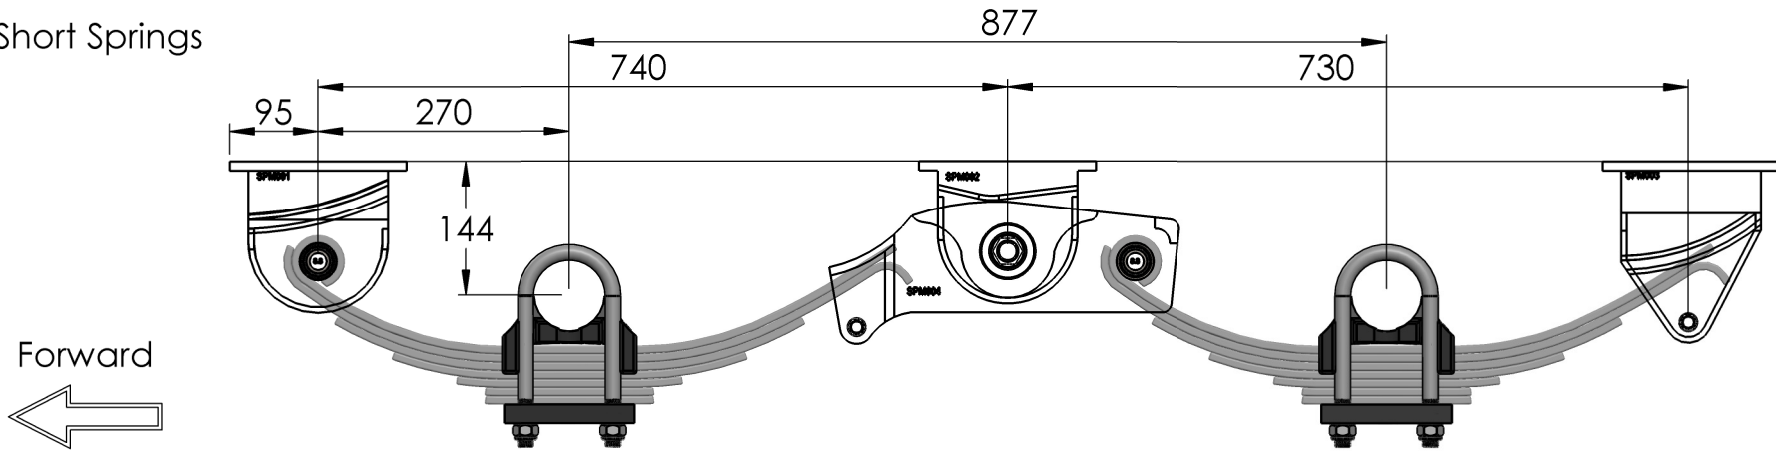

Short Springs

Long Springs

Spring width: 75mm

CTA No: CTA-044314

**ADR 38/05**  
**COMPLIANT**

Drawn By:  
AD  
Dwg No:  
MS3T2US  
Date:  
13/07/22

Description:  
3T Tandem  
Underslung GA  
Mechanical Suspension