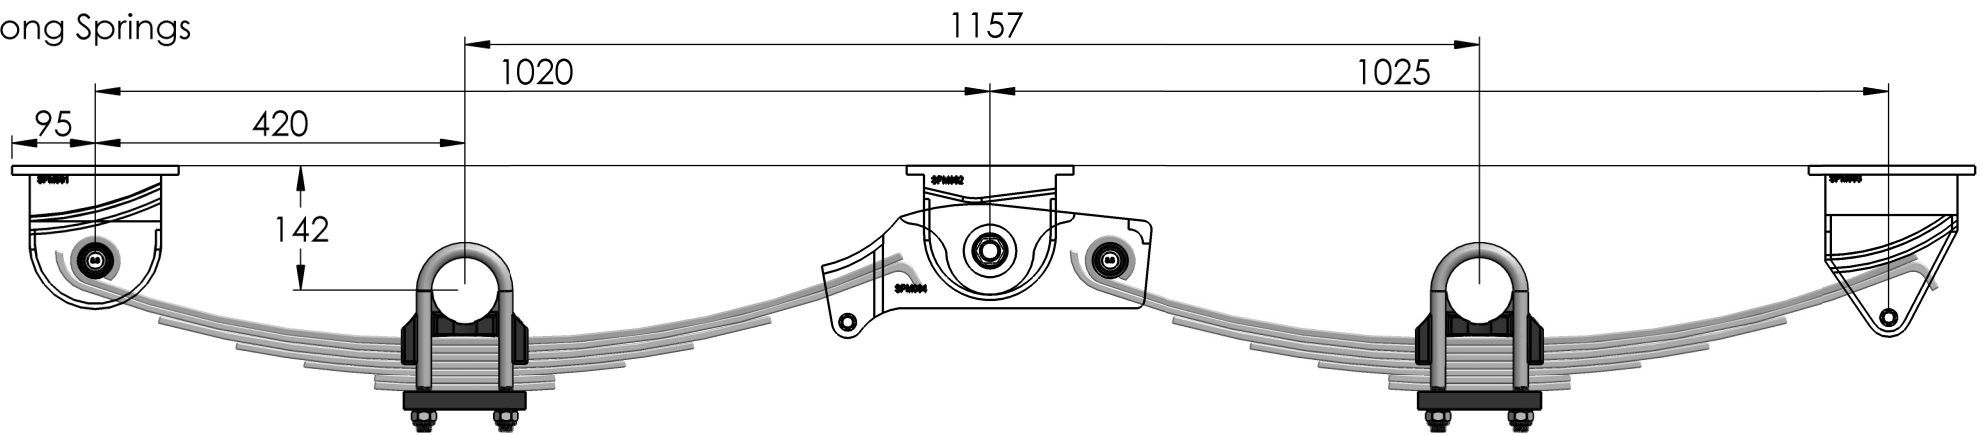

Short Springs

Long Springs

Spring width: 75mm

CTA No: CTA-044314

**ADR 38/05**  
**COMPLIANT**

Drawn By:  
AD  
Dwg No:  
MS3T2US  
Date:  
13/07/22

Description:  
3T Tandem  
Underslung GA  
Mechanical Suspension