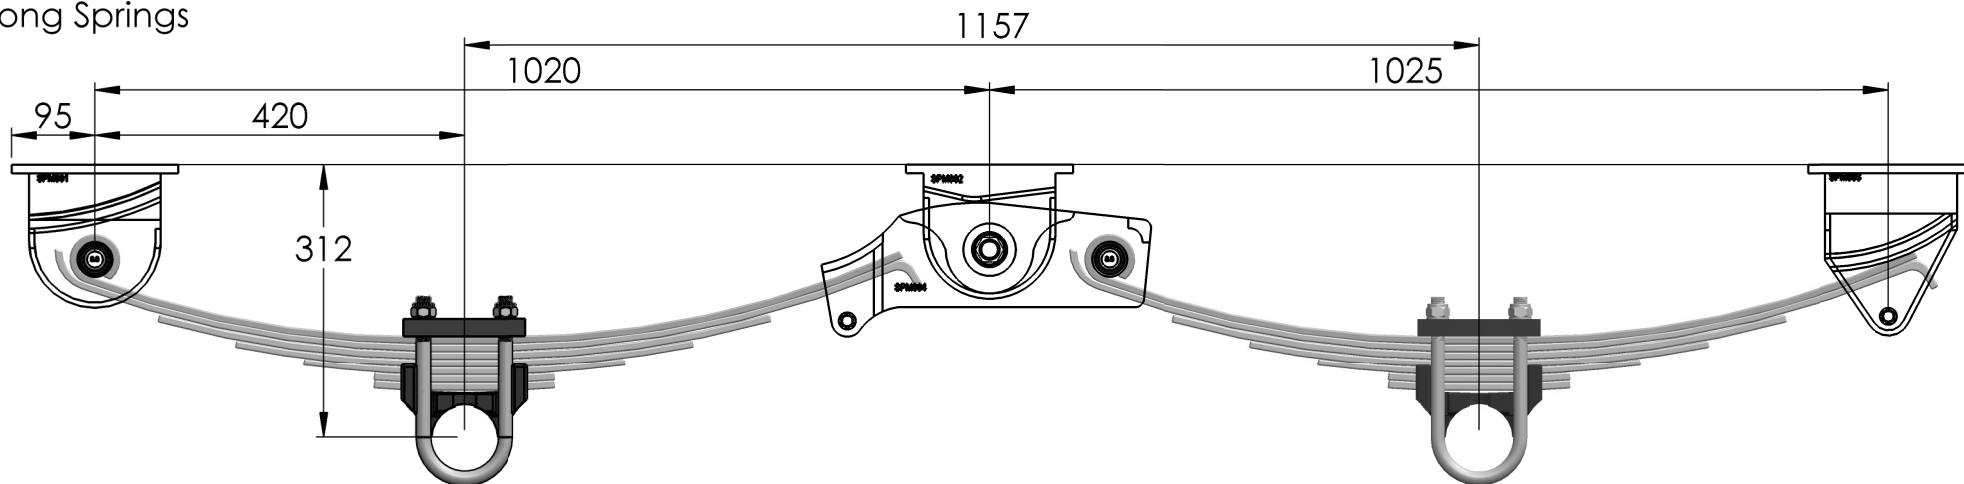

Short Springs

Long Springs

Spring width: 75mm

CTA No: CTA-044314

ADR 38/05
COMPLIANT

Drawn By:
AD
Dwg No:
MS3T2OS
Date:
13/07/22

Description:
3T Tandem
Overslung GA
Mechanical Suspension