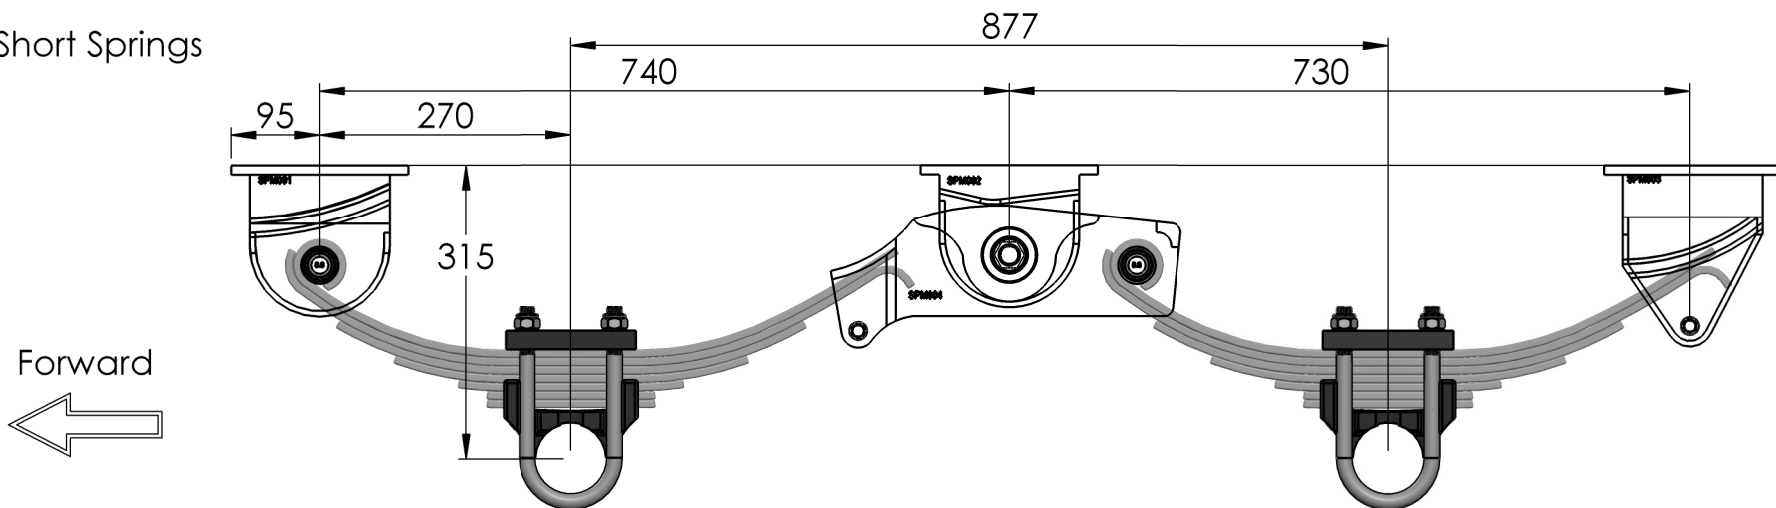

Short Springs

Long Springs

Spring width: 75mm

CTA No: CTA-044314

ADR 38/05
COMPLIANT

Drawn By:
AD
Dwg No:
MS3T2OS
Date:
13/07/22

Description:
3T Tandem
Overslung GA
Mechanical Suspension