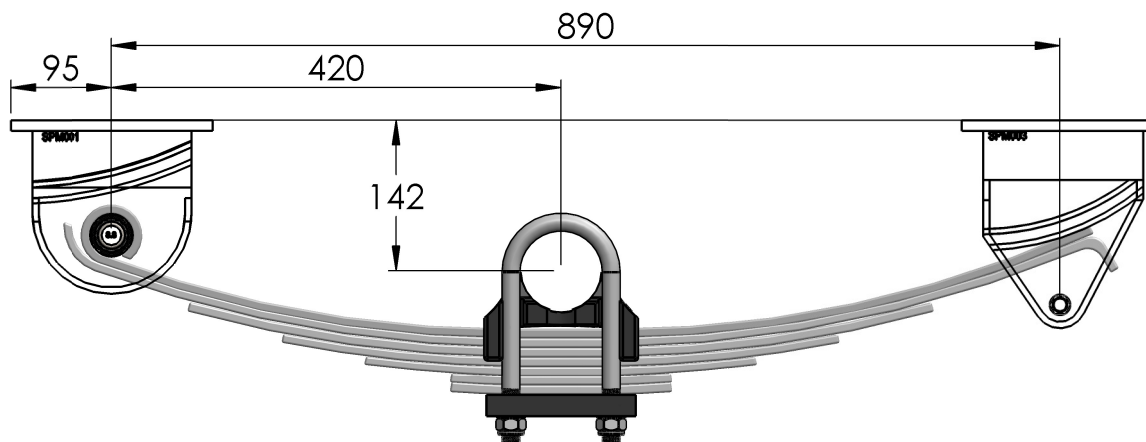

Short Springs

Forward

Long Springs

Spring width: 75mm

CTA No:	CTA-044315
---------	------------

**ADR 38/05**  
**COMPLIANT**

Drawn By: AD	Description: 3T Single Underslung GA Mechanical Suspension	
Dwg No: MS3T1US		
Date: 25/07/22		