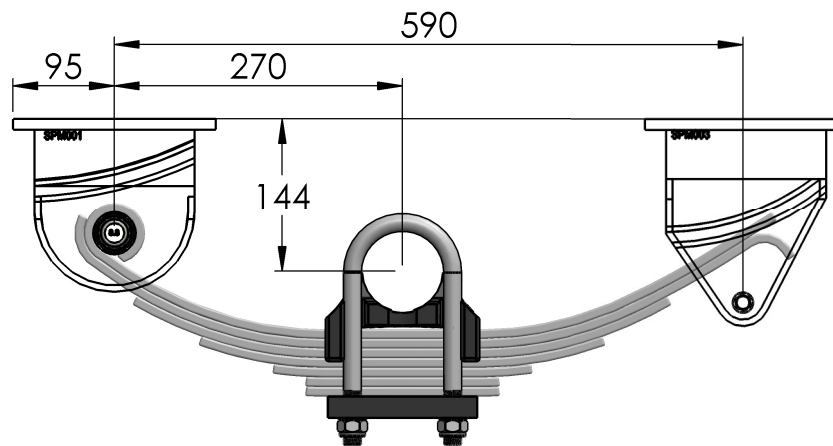

Short Springs

Forward

Long Springs

Spring width: 75mm

CTA No:	CTA-044315
---------	------------

**ADR 38/05**  
**COMPLIANT**

Drawn By: AD	Description: 3T Single Underslung GA Mechanical Suspension	
Dwg No: MS3T1US		
Date: 25/07/22		