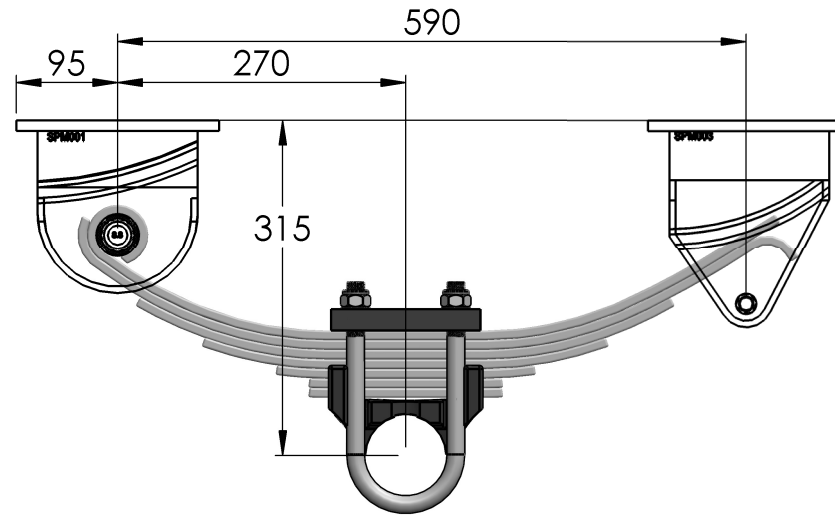

Short Springs

Forward

Long Springs

Spring width: 75mm

CTA No: CTA-044315

ADR 38/05
COMPLIANT

Drawn By:
AD
Dwg No:
MS3T10S
Date:
15/07/22

Description:
3T Single
Overslung GA
Mechanical Suspension