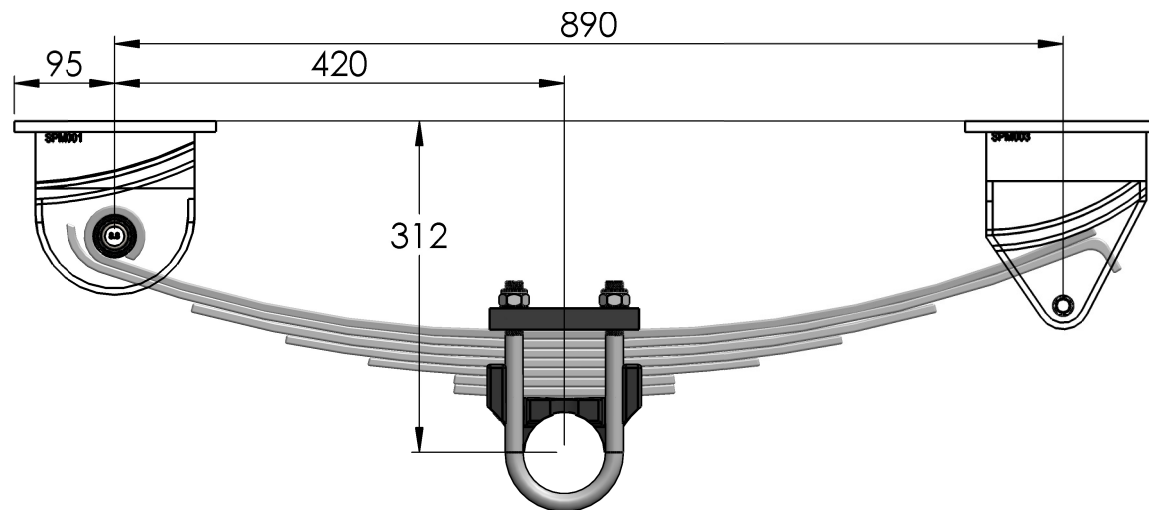

Short Springs

Forward

Long Springs

Spring width: 75mm

CTA No: CTA-044315

ADR 38/05
COMPLIANT

Drawn By:
AD
Dwg No:
MS3T10S
Date:
15/07/22

Description:
3T Single
Overslung GA
Mechanical Suspension