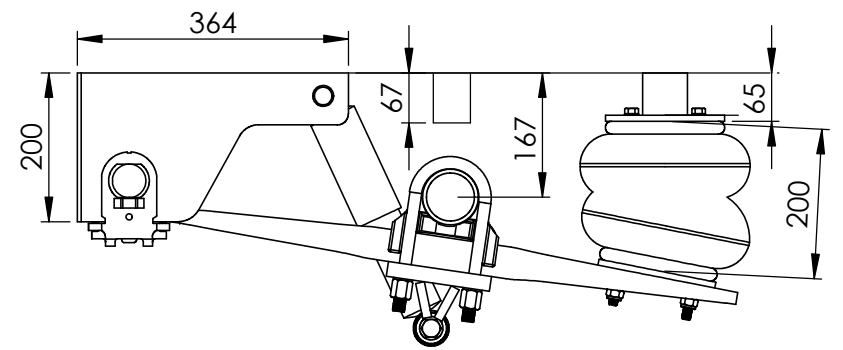

\*NOTE:  
THIS DIMENSION IS FOR  
60mm OFFSET RIM.

Component	CTA No.
3T Axle	CTA-042865
Single Suspension	CTA-042866
Tandem Suspension	CTA-042867
Tri Suspension	CTA-042868

Gross axle load may be determined by ratings of tyres being used.

Technical Specifications		
	Size	Max Load Single Wheel
Tyre	215/75-17.5	2000
Rim	6x17.5	1500

**ADR 38/05  
COMPLIANT**

Drawn By: AD	Description: 3T Axle and Underslung Air Suspension 2400 Drum Face 215/75 - 17.5
Dwg No: 315	
Date: 12/08/22	