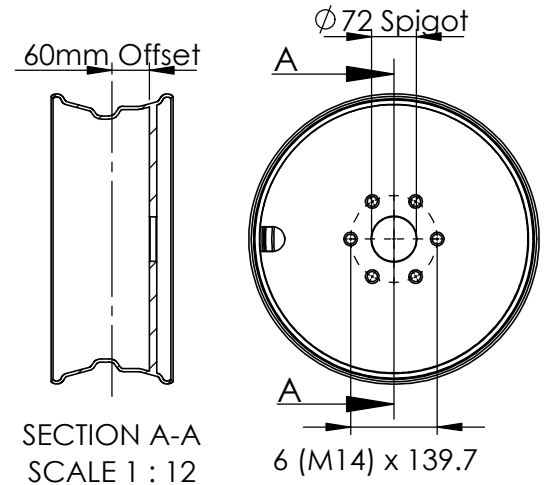

\*NOTE:  
THIS DIMENSION IS FOR  
60mm OFFSET RIM.

Component	CTA No.
3T Axle	CTA-042865
Single Suspension	CTA-042866
Tandem Suspension	CTA-042867
Tri Suspension	CTA-042868

Gross axle load may be determined by ratings of tyres being used.

Technical Specifications		
	Size	Max Load Single Wheel
Tyre	215/75-17.5	2000
Rim	6x17.5	1500

**ADR 38/05  
COMPLIANT**

Drawn By: AD	Description: 3T Axle and Underslung Air Suspension 2400 Drum Face 215/75 - 17.5
Dwg No: 315	
Date: 12/08/22	