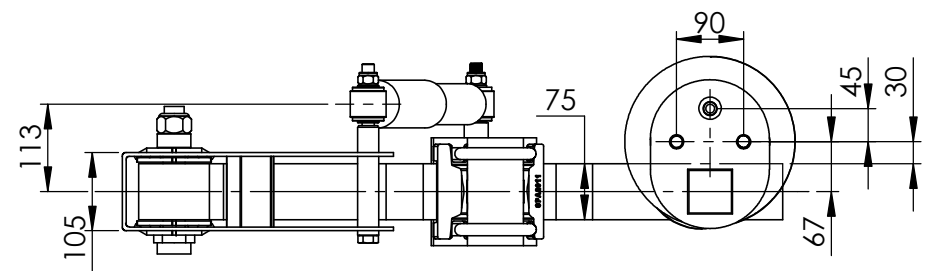

\*NOTE:  
THIS DIMENSION IS FOR  
60mm OFFSET RIM.

Component	CTA No.
3T Axle	CTA-042865
Single Suspension	CTA-042866
Tandem Suspension	CTA-042867
Tri Suspension	CTA-042868

Gross axle load may be determined by ratings of tyres being used.

Technical Specifications		
	Size	Max Load Single Wheel
Tyre	215/75-17.5	2000
Rim	6x17.5	1500

**ADR 38/05  
COMPLIANT**

Drawn By: AD	Description: 3T Axle and Underslung Air Suspension 2400 Drum Face 215/75 - 17.5
Dwg No: 315	
Date: 12/08/22	