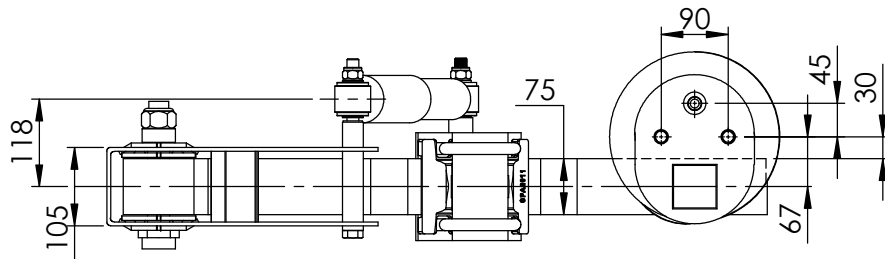

*NOTE:
THIS DIMENSION IS FOR
60mm OFFSET RIM.

Cam Position

Component	CTA No.
3T Axle	CTA-042865
Single Suspension	CTA-042866
Tandem Suspension	CTA-042867
Tri Suspension	CTA-042868

Gross axle load may be determined by ratings of tyres being used.

Technical Specifications		
	Size	Max Load Single Wheel
Tyre	215/75-17.5	2000
Rim	6x17.5	1500

**ADR 38/05
COMPLIANT**

Drawn By:
AD
Dwg No:
313
Date:
8/08/22

Description:
3T Axle and
Underslung Air Suspension
2370 Drum Face
215/75 - 17.5