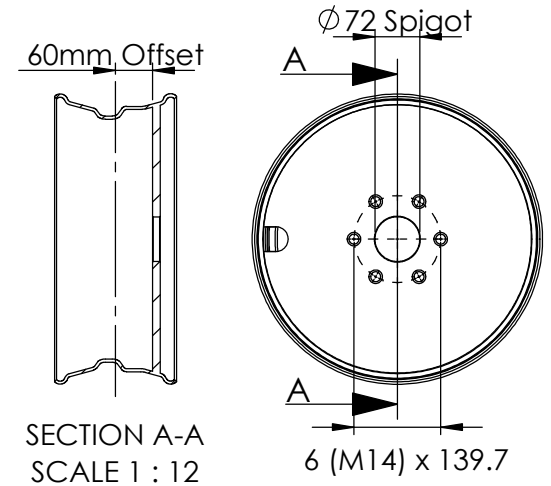

*NOTE:
THIS DIMENSION IS FOR
60mm OFFSET RIM.

Cam Position

Component	CTA No.
3T Axle	CTA-042865
Single Suspension	CTA-042866
Tandem Suspension	CTA-042867
Tri Suspension	CTA-042868

Gross axle load may be determined by ratings of tyres being used.

Technical Specifications		
	Size	Max Load Single Wheel
Tyre	215/75-17.5	2000
Rim	6x17.5	1500

**ADR 38/05
COMPLIANT**

Drawn By:
AD
Dwg No:
313
Date:
8/08/22

Description:
3T Axle and
Underslung Air Suspension
2370 Drum Face
215/75 - 17.5