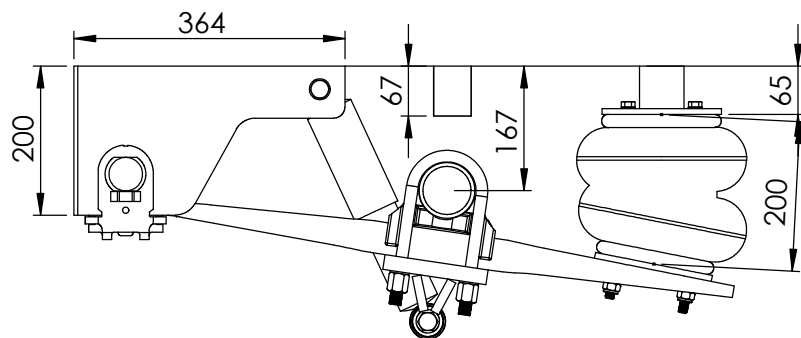

*NOTE:
THIS DIMENSION IS FOR
60mm OFFSET RIM.

Cam Position

Component	CTA No.
3T Axle	CTA-042865
Single Suspension	CTA-042866
Tandem Suspension	CTA-042867
Tri Suspension	CTA-042868

Gross axle load may be determined by ratings of tyres being used.

Technical Specifications		
	Size	Max Load Single Wheel
Tyre	215/75-17.5	2000
Rim	6x17.5	1500

**ADR 38/05
COMPLIANT**

Drawn By:
AD
Dwg No:
313
Date:
8/08/22

Description:
3T Axle and
Underslung Air Suspension
2370 Drum Face
215/75 - 17.5