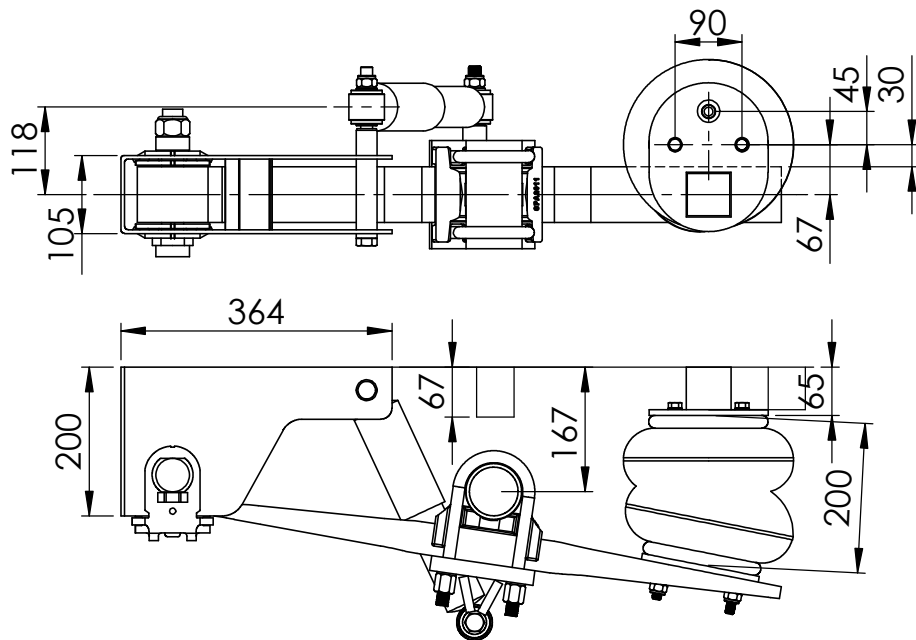

*NOTE:
 THIS DIMENSION IS FOR
 60mm OFFSET RIM.

Component	CTA No.
3T Axle	CTA-042865
Single Suspension	CTA-042866
Tandem Suspension	CTA-042867
Tri Suspension	CTA-042868

Gross axle load may be determined
 by ratings of tyres being used.

Technical Specifications		
	Size	Max Load Single Wheel
Tyre	215/75-17.5	2000
Rim	6x17.5	1500

ADR 38/05
COMPLIANT

Drawn By:
 AD
 Dwg No:
 311
 Date:
 8/08/22

Description:
 3T Axle and
 Underslung Air Suspension
 2290 Drum Face
 215/75 - 17.5