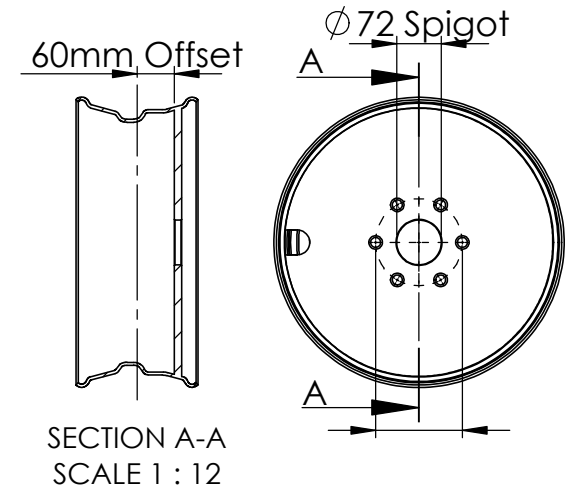

*NOTE:
 THIS DIMENSION IS FOR
 60mm OFFSET RIM.

Component	CTA No.
3T Axle	CTA-042865
Single Suspension	CTA-042866
Tandem Suspension	CTA-042867
Tri Suspension	CTA-042868

Gross axle load may be determined
 by ratings of tyres being used.

Technical Specifications		
	Size	Max Load Single Wheel
Tyre	215/75-17.5	2000
Rim	6x17.5	1500

ADR 38/05
COMPLIANT

Drawn By:
 AD
 Dwg No:
 311
 Date:
 8/08/22

Description:
 3T Axle and
 Underslung Air Suspension
 2290 Drum Face
 215/75 - 17.5