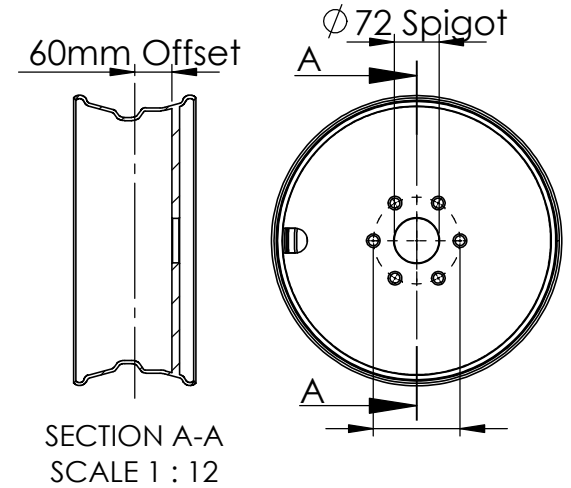

*NOTE:
THIS DIMENSION IS FOR
60mm OFFSET RIM.

Cam Position

Component	CTA No.
3T Axle	CTA-042865
Single Suspension	CTA-042866
Tandem Suspension	CTA-042867
Tri Suspension	CTA-042868

Gross axle load may be determined
by ratings of tyres being used.

Technical Specifications		
	Size	Max Load Single Wheel
Tyre	215/75-17.5	2000
Rim	6x17.5	1500

ADR 38/05
COMPLIANT

Drawn By:
AD
Dwg No:
310
Date:
5/08/22

Description:
3T Axle and
Overslung Air Suspension
2290 Drum Face
215/75 - 17.5