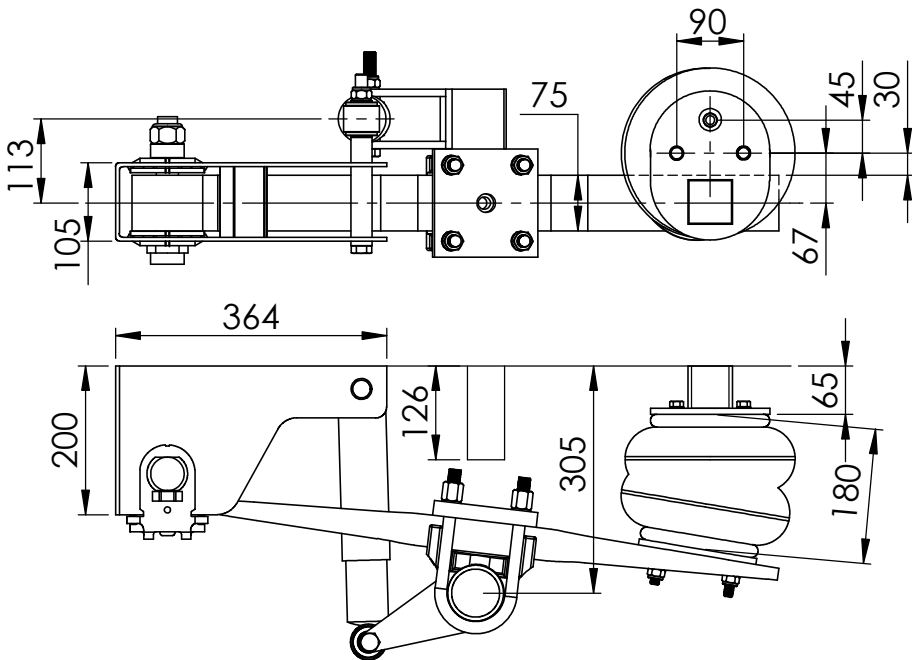

*NOTE:
THIS DIMENSION IS FOR
60mm OFFSET RIM.

Cam Position

Component	CTA No.
3T Axle	CTA-042865
Single Suspension	CTA-042866
Tandem Suspension	CTA-042867
Tri Suspension	CTA-042868

Gross axle load may be determined
by ratings of tyres being used.

Technical Specifications		
	Size	Max Load Single Wheel
Tyre	215/75-17.5	2000
Rim	6x17.5	1500

ADR 38/05
COMPLIANT

Drawn By:
AD
Dwg No:
310
Date:
5/08/22

Description:
3T Axle and
Overslung Air Suspension
2290 Drum Face
215/75 - 17.5