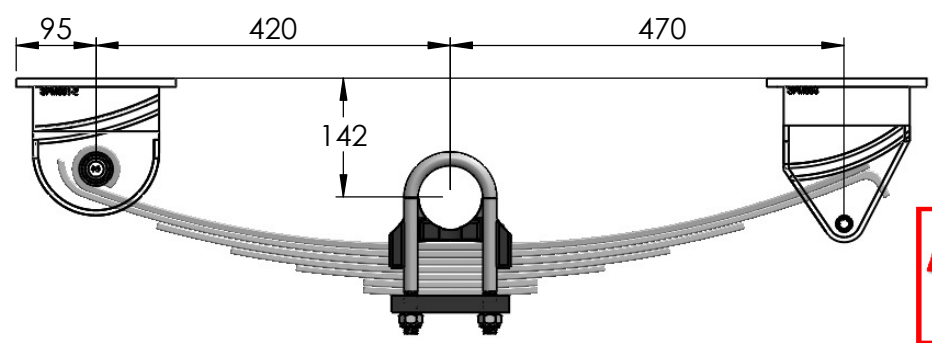

*NOTE:
THIS DIMENSION IS FOR
60mm OFFSET RIM.

Front
←

Mechanical
Suspension only

Component	CTA No.
3T Axle	CTA-042865
Single Suspension	CTA-042866
Tandem Suspension	CTA-042867
Tri Suspension	CTA-042868

Gross axle load may be determined
by ratings of tyres being used.

Technical Specifications		
	Size	Max Load Single Wheel
Tyre	215/75-17.5	2000
Rim	6x17.5	1500

**ADR 38/05
COMPLIANT**

Drawn By:
AD
Dwg No:
317
Date:
3/10/22

Description:
3T Axle and Underslung
Mechanical Suspension
2290 Drum Face
215/75 -17.5