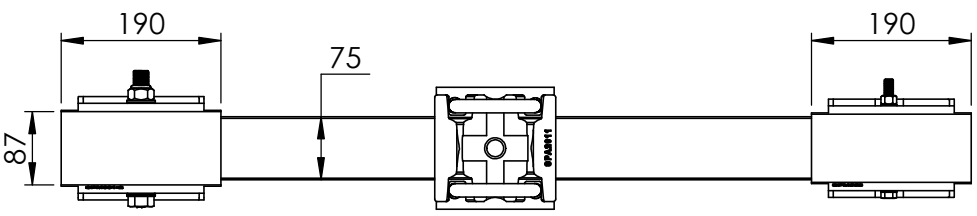

*NOTE:
THIS DIMENSION IS FOR
60mm OFFSET RIM.

Front
←

Mechanical
Suspension only

Component	CTA No.
3T Axle	CTA-042865
Single Suspension	CTA-042866
Tandem Suspension	CTA-042867
Tri Suspension	CTA-042868

Gross axle load may be determined
by ratings of tyres being used.

Technical Specifications		
	Size	Max Load Single Wheel
Tyre	215/75-17.5	2000
Rim	6x17.5	1500

**ADR 38/05
COMPLIANT**

Drawn By:
AD
Dwg No:
317
Date:
3/10/22

Description:
3T Axle and Underslung
Mechanical Suspension
2290 Drum Face
215/75 -17.5