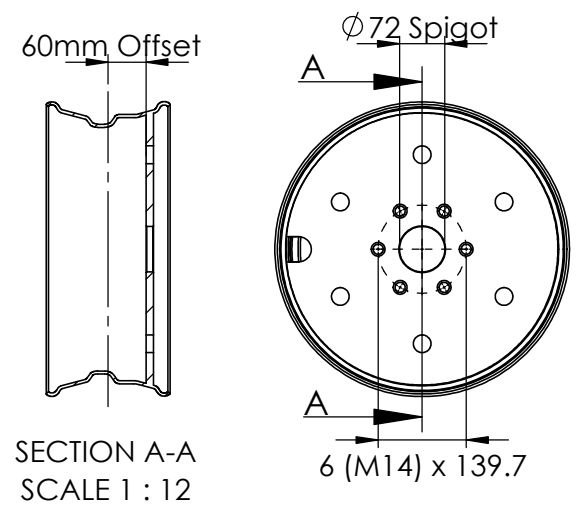

*NOTE:
THIS DIMENSION IS FOR
60mm OFFSET RIM.

Front
←

Mechanical
Suspension only

Component	CTA No.
3T Axle	CTA-042865
Single Suspension	CTA-042866
Tandem Suspension	CTA-042867
Tri Suspension	CTA-042868

Gross axle load may be determined
by ratings of tyres being used.

Technical Specifications		
	Size	Max Load Single Wheel
Tyre	215/75-17.5	2000
Rim	6x17.5	1500

**ADR 38/05
COMPLIANT**

Drawn By:
AD
Dwg No:
317
Date:
3/10/22

Description:
3T Axle and Underslung
Mechanical Suspension
2290 Drum Face
215/75 -17.5