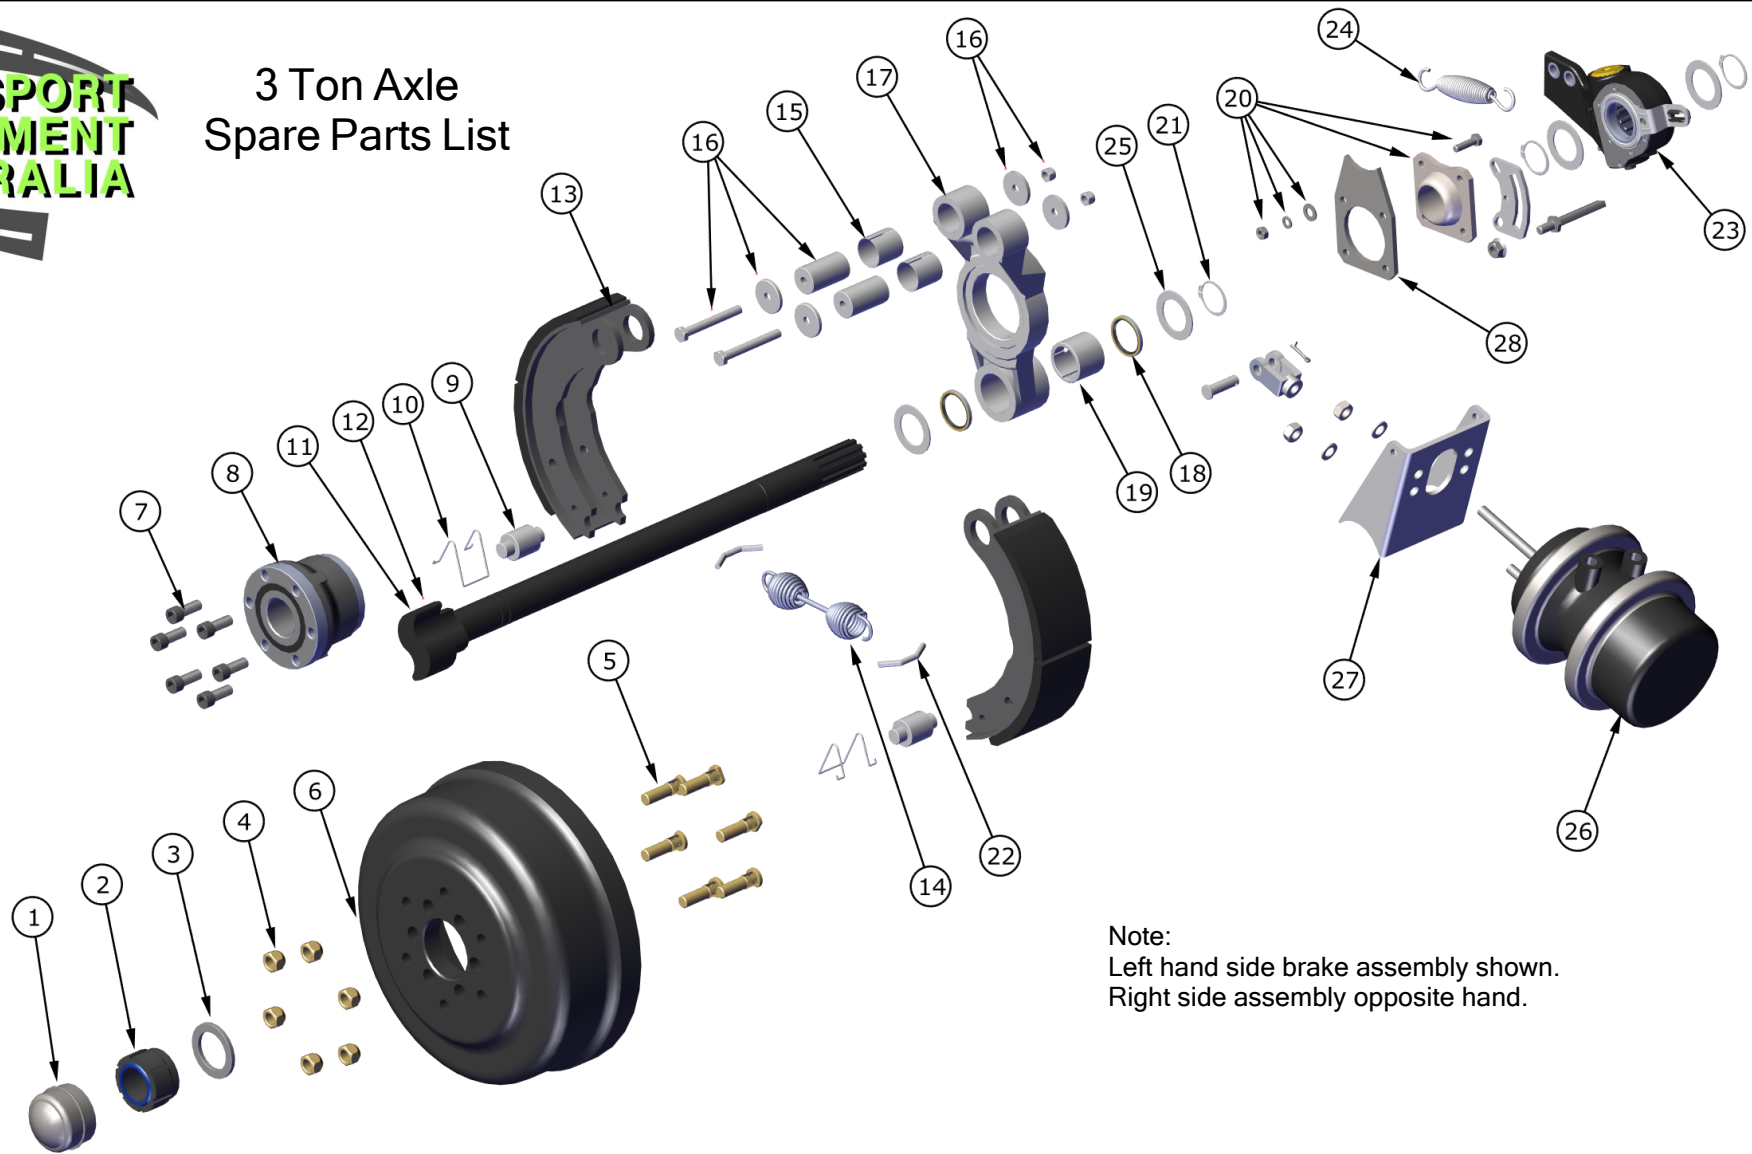

3 Ton Axle Spare Parts List

Note:
 Left hand side brake assembly shown.
 Right side assembly opposite hand.

BOM ID	Part Number	Description	Qty
1	AP3121	3T Axle Nut Cap	2
2	AP3119	3T Axle Lock Nut	2
3	AP3125	3T Axle Washer	2
4	AP3126	3T Wheel Nut M14	12
5	AP3127	3T Stud M14	12
6	AP3117	3T Brake Drum	2
7	AP3105	3T Bearing Bolt M12x30x1.25	12
8	AP3106	3T Bearing	2
9	AP6220	SCam Roller	4
10	AP6221	Roller Clip	4

BOM ID	Part Number	Description	Qty
11	AP6210	Camshaft - Left	1
12	AP6211	Camshaft - Right	1
13	AP3201	3T Brake Shoe Assy	4
14	AP6205	Return Spring	2
15	AP6207	Anchor Pin Bush	4
16	AP6206	Anchor Pin Assy	4
17	AP3102	Brake Spider	2
18	AP6213	Camshaft Seal	4
19	AP6212	Camshaft Bush	2
20	AP6216	Cam Shaft Bush Mounting Kit	2

BOM ID	Part Number	Description	Qty
21	AP6214	Camshaft Circlip	6
22	AP6224	Pin Return Spring	4
23	AP6219A	Auto Slack Adjuster	2
24	AP6225	Slack Adjuster Return Spring	2
25	AP6215	Camshaft Washer	8
26	BCT1216EB	Brake Booster 12/16	2
27	AP3124	Brake Booster Mounting Bracket	2
28	AP3218	3T Camshaft Mounting Bracket	2
29	AP3100	Brake Shoe Replacement Kit (9, 10, 13, 14, 15, 16, 22)	2