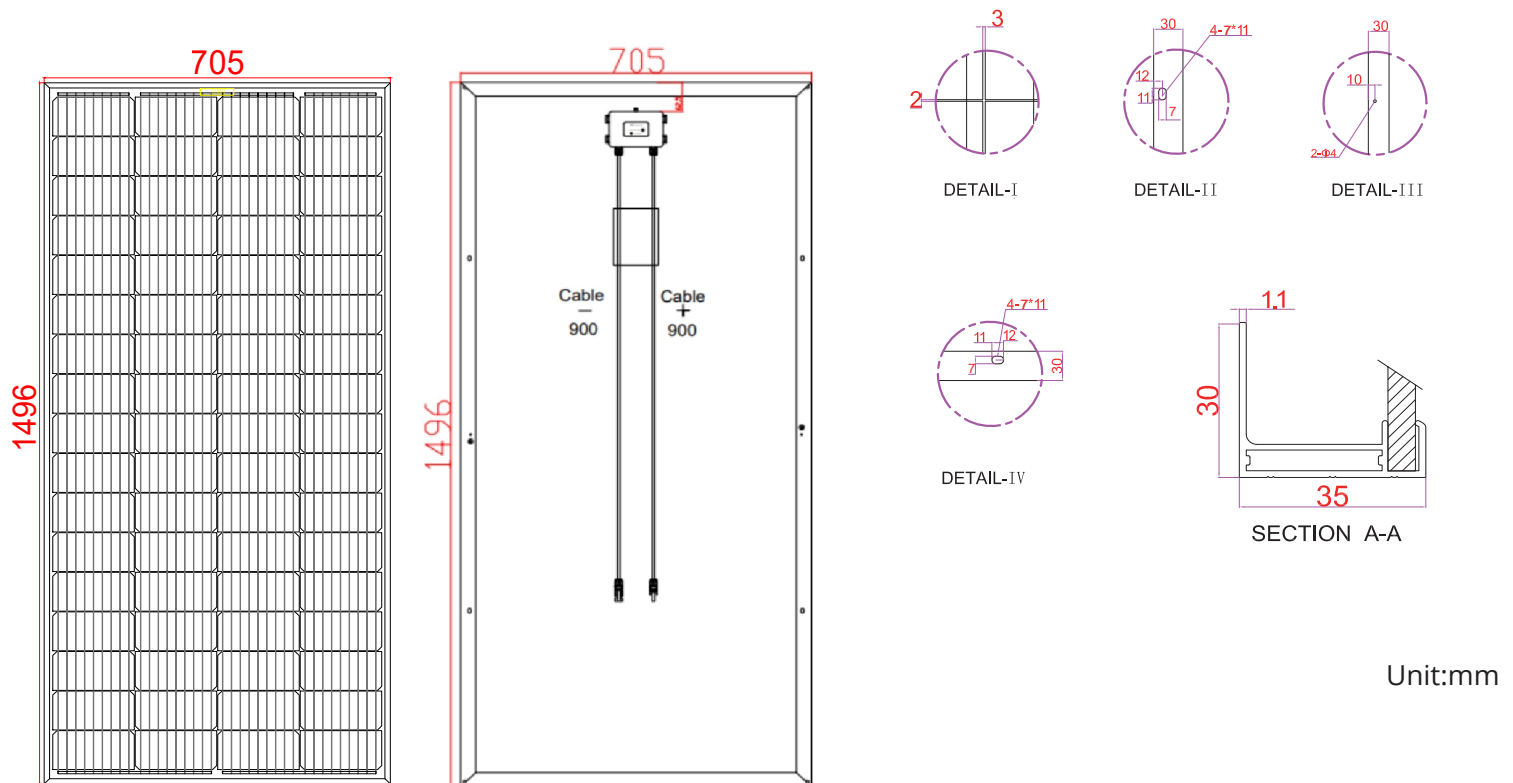

WARRANTY

- 25 year limited power output

Model Type	HY200-24MB
Peak Power Watts- P_{MAX} (Wp)	200 W
Power Output Tolerance- P_{MAX} (W)	0~+5 W
Maximum Power Voltage- V_{MPP} (V)	38.6 V
Maximum Power Current- I_{MPP} (A)	5.15A
Open Circuit Voltage- V_{oc} (V)	45.6V
Short Circuit Current- I_{sc} (A)	5.45 A
Cells Efficiency η_m (%)	23%
STC: Irradiance 1000W/m ² , Cell Temperature 25°C, Air Mass AM1.5	
NOCT (Nominal Operating Cell Temperature)	45°C ($\pm 2^\circ\text{C}$)
Temperature Coefficient of P_{MAX}	-0.39%/°C
Temperature Coefficient of V_{oc}	-0.29%/°C
Temperature Coefficient of I_{sc}	0.05%/°C
Operational Temperature	-40~+90°C
Maximum System Voltage	600VDC
Maximum Series Fuse Rating	15A

Power Your Green Life!

MECHANICAL CHARACTERISTICS & PACKAGING

Solar Cells	Monocrystalline 166 × 83 mm
Cell Orientation	68 cells (4 × 17)
Module Dimensions	58.89 × 27.75 × 1.4 inches (1496 × 705 × 35 mm)
Weight	24.7lb (11.2 kg)
Glass	3.2 mm (0.13 inches), High Transmission, AR Coated Tempered Glass
Backsheet	PET
Frame	Anodized Aluminium Alloy
Junction Box	IP 65 or IP 67 rated
Cables	Photovoltaic Technology Cable 4.0mm ² (#12 gauge), 35 inches (900 mm) Length
Connector	MC4

DIMENSIONS

Power Your Green Life!