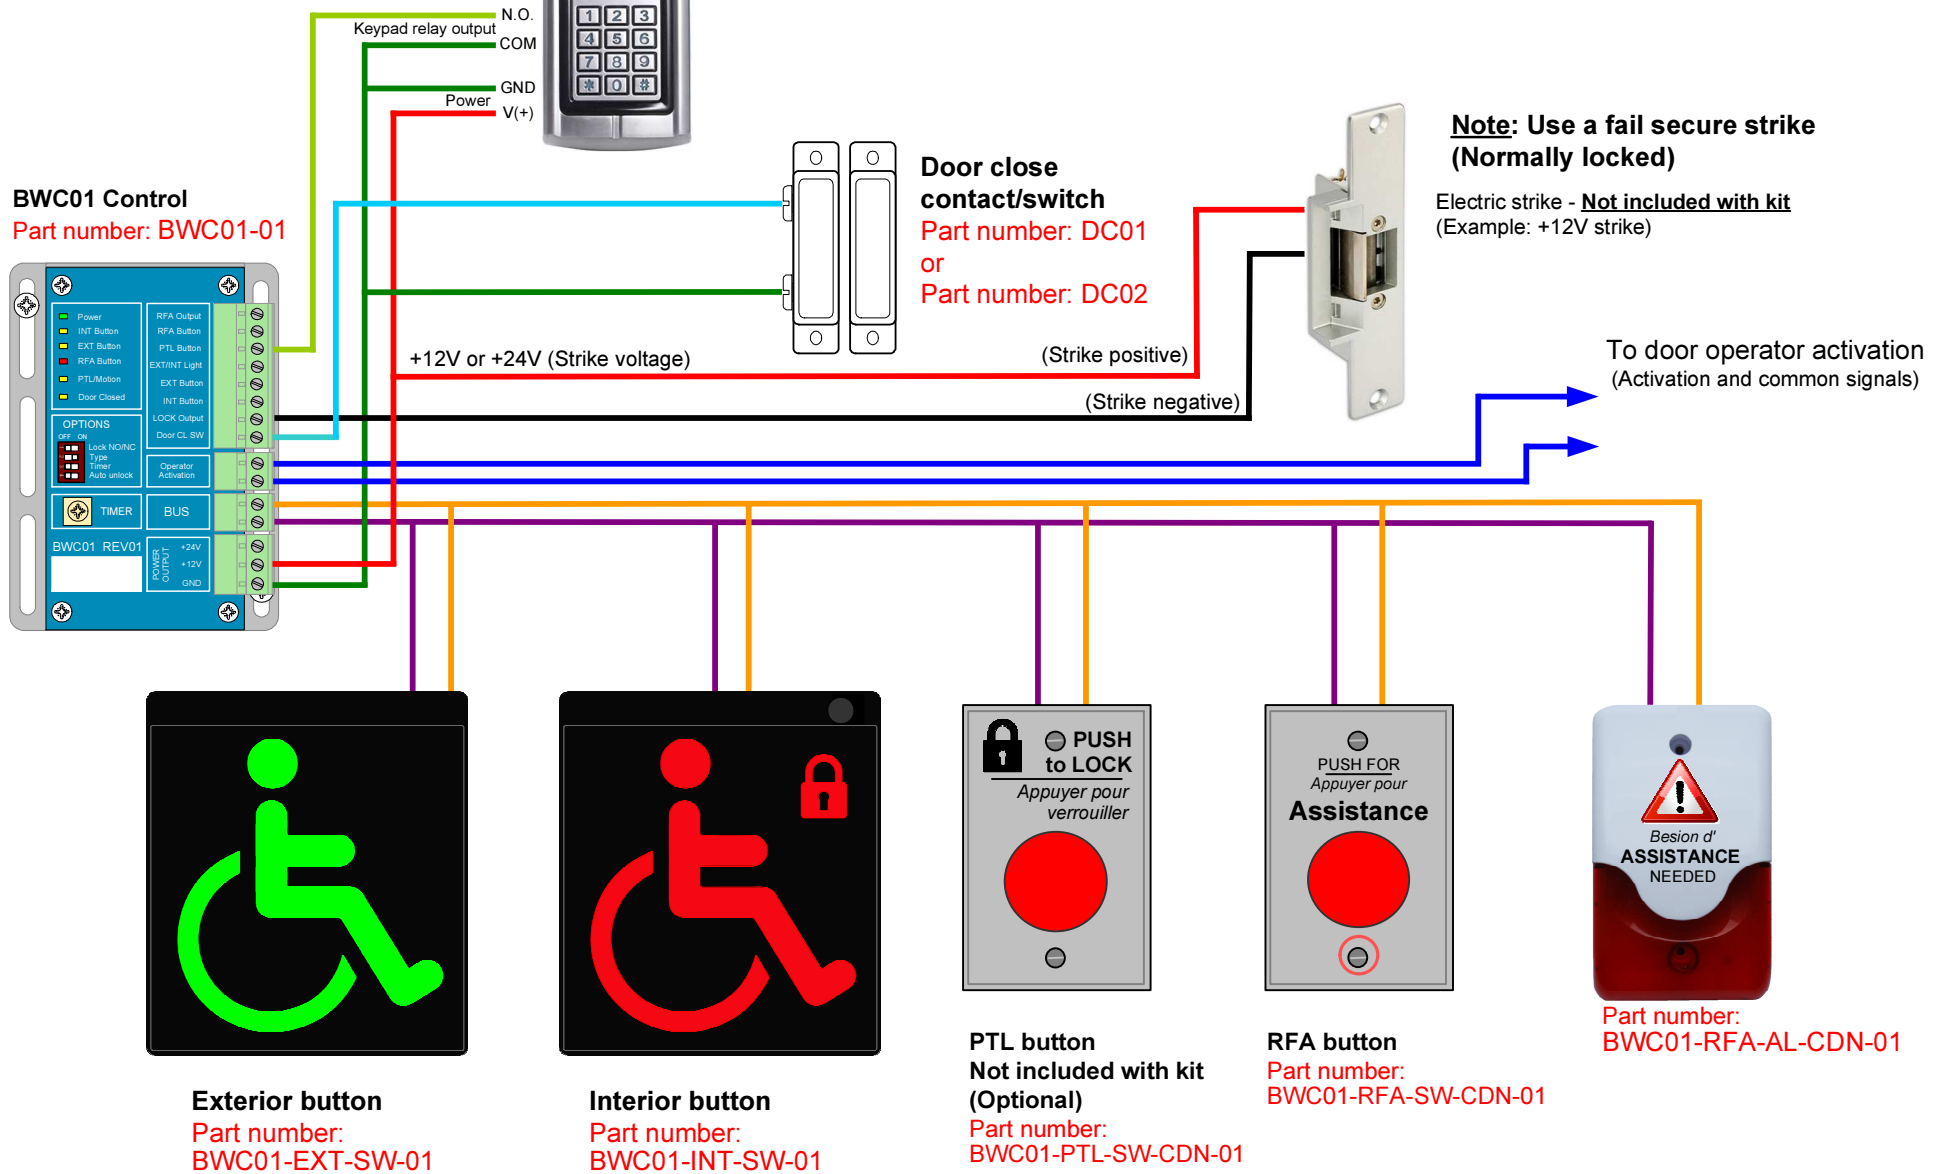

# BWC01 - Accessible Washroom Kit, Normally locked (Wiring diagram)

\* Pictures are not to scale  
\*\* Patent pending

Switch #2 to "ON" position  
(Washroom type: Normally locked)

BordTek Controls Inc	
BWC01 - Accessible Washroom Kit (Wiring diagram)	
Date: October 28,2019	Revision: 01