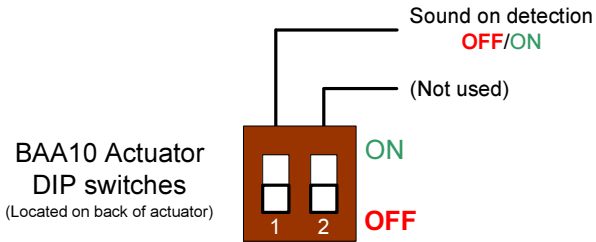

BAC02 2-wire BUS Interface Control

Part number:
BAA10-002-S
BAA10-002-B

Exterior actuator

Color	During
Blue	Normal state
Green	Activation
Red	Door Locked

Part number:
BAA10-002-S
BAA10-002-B

Interior actuator

Color	During
Blue	Normal state
Green	Activation
Red	Door Locked

BordTek Controls Inc

BAC02 (REV02) 2-wire BUS Interface

Date: OCT 10,2023

Revision: 03