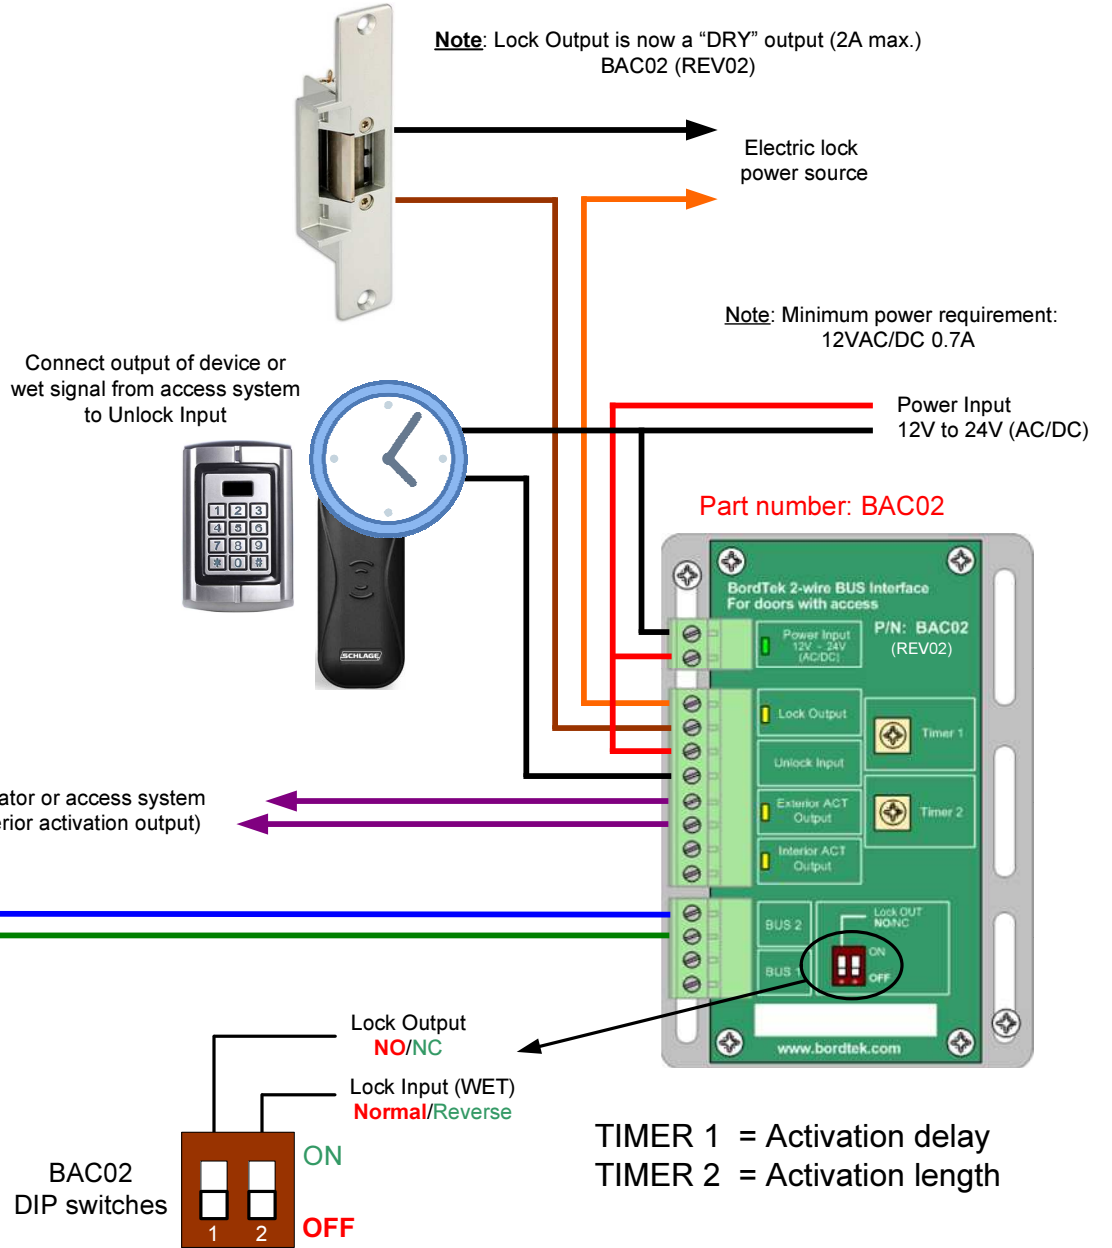

BAC02 2-wire BUS Interface Control

Part number:
BAA10-002-S
BAA10-002-B

Exterior actuator

Color	During
Blue	Normal state
Green	Activation
Red	Door Locked

Part number:
BAA10-002-S
BAA10-002-B

Interior actuator

Color	During
Blue	Normal state
Green	Activation
Red	Door Locked

BordTek Controls Inc

BAC02 (REV02) 2-wire BUS Interface

Date: OCT 10,2023

Revision: 03