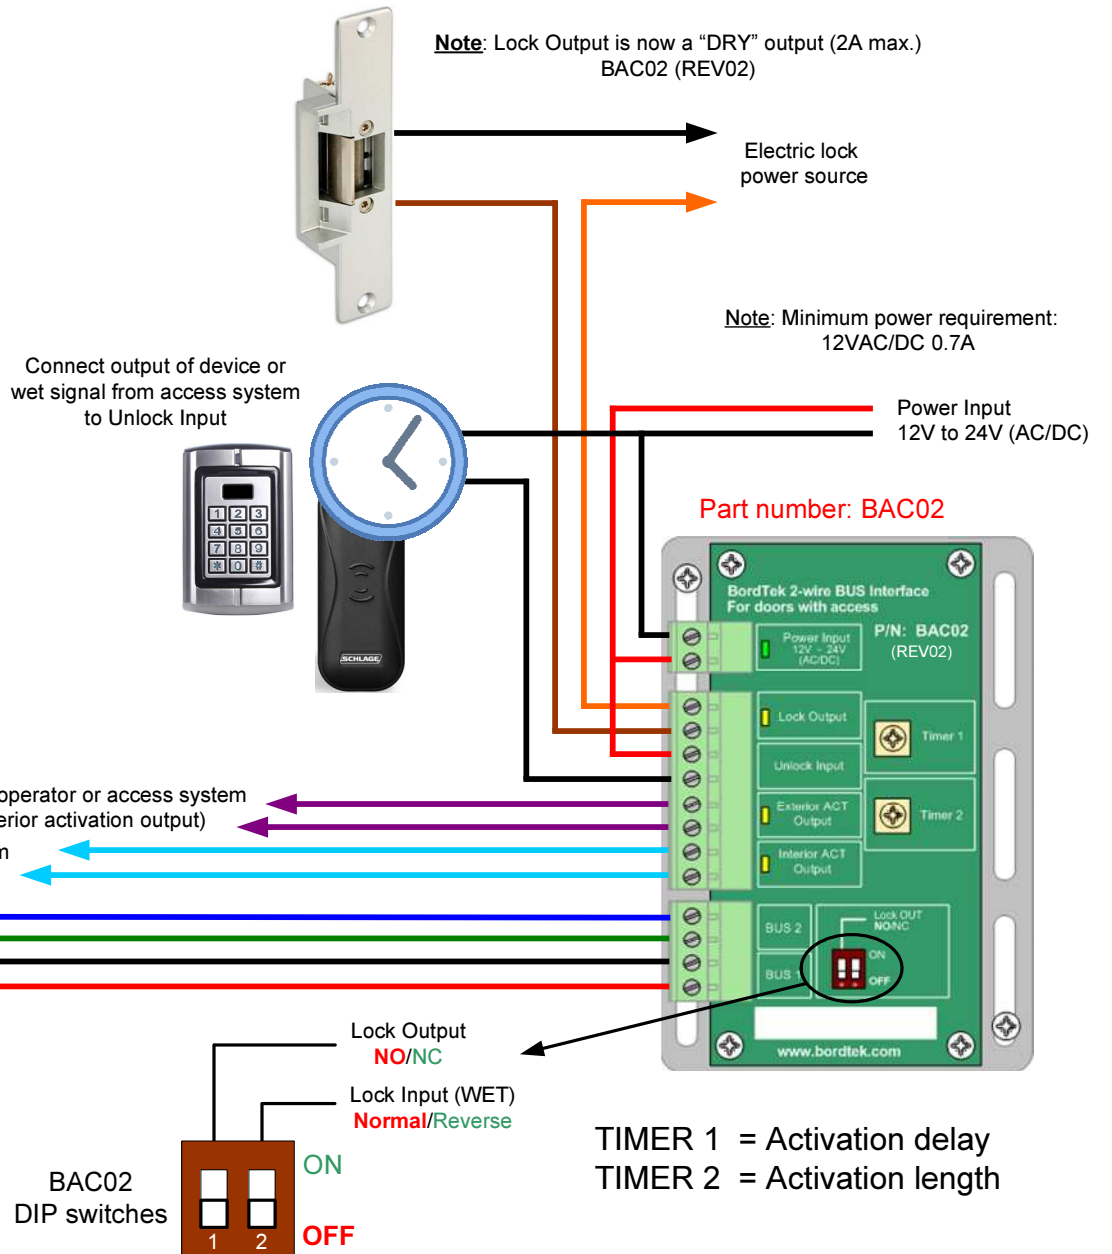

BAC02 2-wire BUS Interface Control

Part number:
BAA10-002-S
BAA10-002-B

Exterior actuator

Color	During
Blue	Normal state
Green	Activation
Red	Door Locked

Interior actuator

Color	During
Blue	Normal state
Green	Activation

Part number:
BAA10-001-S
BAA10-001-B

BordTek Controls Inc

BAC02 (REV02) 2-wire BUS Interface

Date: OCT 10,2023

Revision: 03