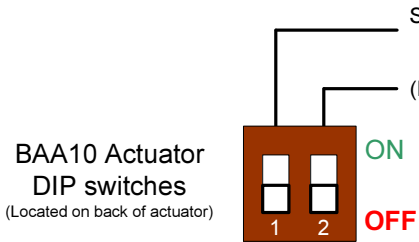

BAC02 2-wire BUS Interface Control

Part number:
BAA10-002-S
BAA10-002-B

Exterior actuator

Color	During
Blue	Normal state
Green	Activation
Red	Door Locked

Interior actuator

Color	During
Blue	Normal state
Green	Activation

Part number:
BAA10-001-S
BAA10-001-B

BordTek Controls Inc

BAC02 (REV02) 2-wire BUS Interface

Date: OCT 10,2023

Revision: 03