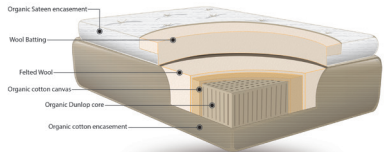

-Aaron B. Jan. 2019

Collections

The Rowan

- Latex Topper
- Double-Sided Latex Mattress

Twin	2687.00
Twin XL	2837.00
Full	3327.00
Queen	3837.00
King	4357.00
Cal. King	4437.00

The Sequoia

- Royale Topper
- Double-Sided Latex Mattress

Twin	2.787.00
Twin XL	2987.00
Full	3727.00
Queen	4237.00
King	4957.00
Cal. King	5007.00

The Tamarack*

- Wool Topper
- Double-Sided Latex Mattress

Twin	2487.00
Twin XL	2587.00
Full	3027.00
Queen	3537.00
King	3957.00
Cal. King	4037.00