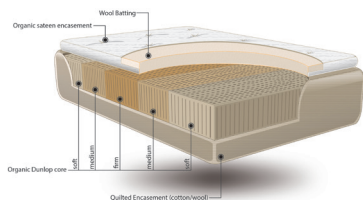

Twin	2.787.00
Twin XL	2987.00
Full	3727.00
Queen	4237.00
King	4957.00
Cal. King	5007.00

The Tamarack*

- Wool Topper
- Double-Sided Latex Mattress

Twin	2487.00
Twin XL	2587.00
Full	3027.00
Queen	3537.00
King	3957.00
Cal. King	4037.00

The Linden

- Deluxe Wool Topper
- Double-Sided Latex Mattress

Twin	2687.00
Twin XL	2837.00
Full	3327.00
Queen	3837.00
King	4357.00
Cal. King	4437.00

*featured in image and review on left page

The Laurel

- Wool Topper
- Zoned Latex Mattress