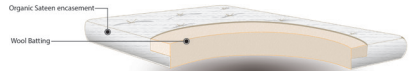

-MuonGlow, Apr. 2018

Double-Sided Latex

Twin	1678.95
Twin XL	1783.95
Full	2098.95
Queen	2518.95
King	2833.95
Cal. King	2865.45

Balsa

The Balsa is not a “flip-able” mattress as the bottom is not quilted, but it offers the same support as our classic latex mattresses. At a great low price point, this non-toxic, chemical free bed is ideal for kids transitioning up the sleeping ladder, and young adults considering their first quality, nontoxic mattress purchase.

Twin	1363.95
Full	1468.95
Queen	1573.95
King	1888.95

“We’re five years into sleeping on our latex mattress with this topper and couldn’t be happier.”

-HC, Jan. 2017

Toppers

Wool Topper

A 2-inch topper filled with multiple layers of organic wool batting — a blend of eight breeds of sheep’s wool. The outer encasement is made with silky-soft organic cotton sateen case, and hand tufted.

Twin	733.95
Twin XL	768.45
Full	838.95
Queen	943.95
King	1048.95
Cal. King	1080.45

Deluxe Wool Topper

A 4-inch topper filled with multiple layers of organic wool batting — a blend of eight breeds of sheep’s wool. The outer encasement is made with silky-soft organic cotton sateen case, and hand tufted.