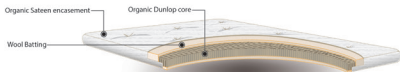

Latex Topper

A 2-inch topper with a soft organic latex core. Surrounding the latex is a layer of fluffy organic wool. The outer encasement is made with silky-soft organic cotton sateen case, and hand tufted.

Twin	943.95
Twin XL	996.45
Full	1153.95
Queen	1258.95
King	1468.95
Cal. King	1500.45