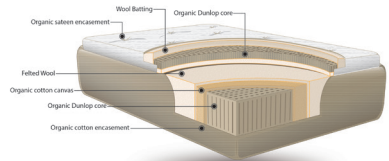

-Aaron B. Jan. 2019

Collections

The Rowan

- Latex Topper
- Double-Sided Latex Mattress

Twin	2687.00
Twin XL	2837.00
Full	3327.00
Queen	3837.00
King	4357.00
Cal. King	4437.00

The Sequoia

- Royale Topper
- Double-Sided Latex Mattress

Twin	2.787.00
Twin XL	2987.00
Full	3727.00
Queen	4237.00
King	4957.00
Cal. King	5007.00

The Tamarack*

- Wool Topper
- Double-Sided Latex Mattress

Twin	2487.00
Twin XL	2587.00
Full	3027.00
Queen	3537.00
King	3957.00
Cal. King	4037.00