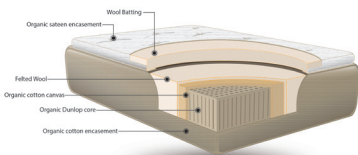

Twin	1048.95
Twin XL	1153.95
Full	1573.95
Queen	1678.95
King	2098.95
Cal. King	2098.95

*featured in image and review on left page

“Supremely comfortable, very durable, flippable, and will last as long as our kids will need them (and probably much longer).”

-Aaron B. Jan. 2019

Collections

The Rowan

- Latex Topper
- Double-Sided Latex Mattress

Twin	2687.00
Twin XL	2837.00
Full	3327.00
Queen	3837.00
King	4357.00
Cal. King	4437.00

The Sequoia

- Royale Topper
- Double-Sided Latex Mattress

Twin	2.787.00
Twin XL	2987.00
Full	3727.00
Queen	4237.00
King	4957.00
Cal. King	5007.00

The Tamarack*

- Wool Topper
- Double-Sided Latex Mattress

Twin	2487.00
Twin XL	2587.00
Full	3027.00
Queen	3537.00
King	3957.00
Cal. King	4037.00