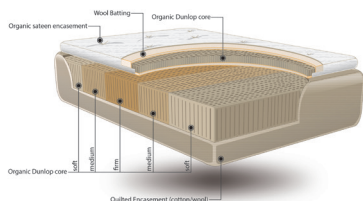

The Linden

- Deluxe Wool Topper
- Double-Sided Latex Mattress

Twin	2687.00
Twin XL	2837.00
Full	3327.00
Queen	3837.00
King	4357.00
Cal. King	4437.00

*featured in image and review on left page

The Laurel

- Wool Topper
- Zoned Latex Mattress

Queen 4238.00

King 4898.00

The Madrona

- Deluxe Wool Topper
- Zoned Latex Mattress

Queen 4538.00

King 5298.00

The Sitka

- Latex Topper
- Zoned Latex Mattress

Queen 4540.00

King 5320.00

The Aspen

- Deluxe Wool Topper
- Innerspring Mattress

Twin 4816.35

Twin XL 5183.85

Full 6118.35

Queen 6758.85