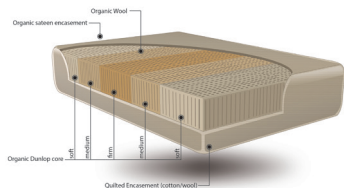

Zoned Latex

Queen	3255.00
King	3822.00

*featured in image and review above