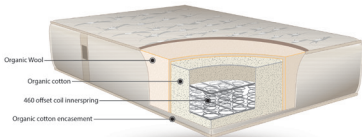

Innerspring*

Twin	3499.00
Twin XL	3799.00
Full	4499.00
Queen	4999.00
King	5499.00