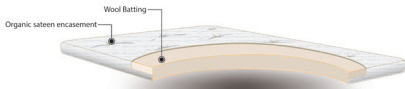

Wool Topper

A 2-inch topper filled with multiple layers of organic wool batting — a blend of eight breeds of sheep’s wool. The outer encasement is made with silky-soft organic cotton sateen case, and hand tufted.

Twin	733.95
Twin XL	768.45
Full	838.95
Queen	943.95
King	1048.95
Cal. King	1080.45