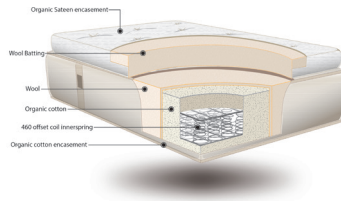

The Aspen

- Deluxe Wool Topper
- Innerspring Mattress

Twin 4816.35

Twin XL 5183.85

Full 6118.35

Queen 6758.85

King 7157.00

Cal. King 7207.00