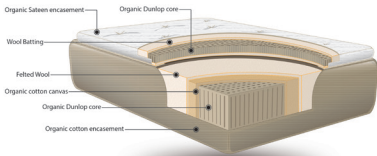

The Rowan

- Latex Topper
- Double-Sided Latex Mattress

Twin	2687.00
Twin XL	2837.00
Full	3327.00
Queen	3837.00
King	4357.00
Cal. King	4437.00