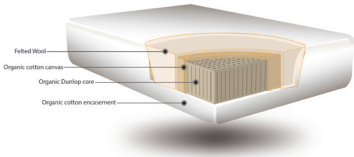

Mattresses

Innerspring*

Twin	3499.00
Twin XL	3799.00
Full	4499.00
Queen	4999.00
King	5499.00

Zoned Latex

Queen	3255.00
King	3822.00

*featured in image and review above

“This is hands-down the best mattress I have ever owned.”

-MuonGlow, Apr. 2018

Double-Sided Latex

Twin	1678.95
Twin XL	1783.95
Full	2098.95
Queen	2518.95
King	2833.95
Cal. King	2865.45

Balsa

The Balsa is not a “flip-able” mattress as the bottom is not quilted, but it offers the same support as our classic latex mattresses. At a great low price point, this non-toxic, chemical free bed is ideal for kids transitioning up the sleeping ladder, and young adults considering their first quality, nontoxic mattress purchase.