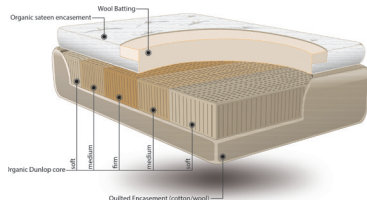

The Madrona

- Deluxe Wool Topper
- Zoned Latex Mattress

Queen 4538.00

King 5298.00