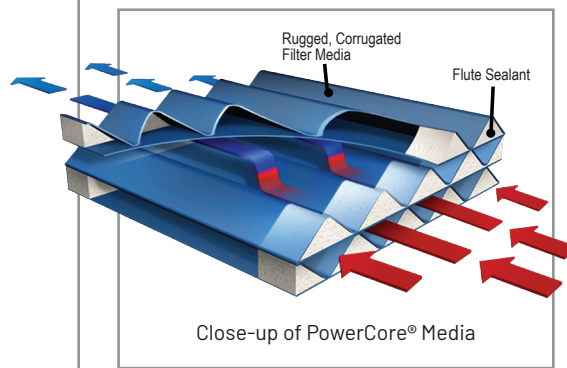

DONALDSON® POWERCORE® FILTER

99.99% Efficiency

BETTER

MAXFLOW 5/PRIMO DRYTECH 3D FILTERS

98%+ Efficiency

GOOD

RESTRICTIVE STOCK FILTER

97%+ Efficiency

DESIGNED FOR ALL-TERRAINS

DONALDSON® POWERCORE® FILTER FOR SEVERE DUTY & OFF-ROAD DRIVING CONDITIONS

HOW POWERCORE® WORKS

1. Dirty air travels in and is filtered in through the media.
2. Air makes one pass through the media.
3. Clean air travels on to your engine.