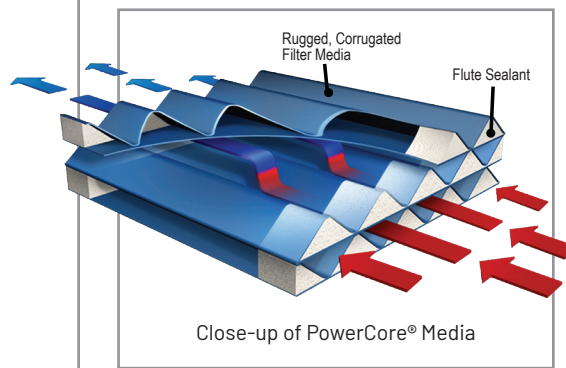

DONALDSON® POWERCORE® FILTER

99.99% Efficiency

BETTER

MAXFLOW 5/PRIMO DRYTECH 3D FILTERS

98%+ Efficiency

GOOD

RESTRICTIVE STOCK FILTER

97%+ Efficiency

DESIGNED FOR ALL-TERRAINS

DONALDSON® POWERCORE® FILTER FOR SEVERE DUTY & OFF-ROAD DRIVING CONDITIONS

HOW POWERCORE® WORKS

1. Dirty air travels in and is filtered in through the media.
2. Air makes one pass through the media.
3. Clean air travels on to your engine.