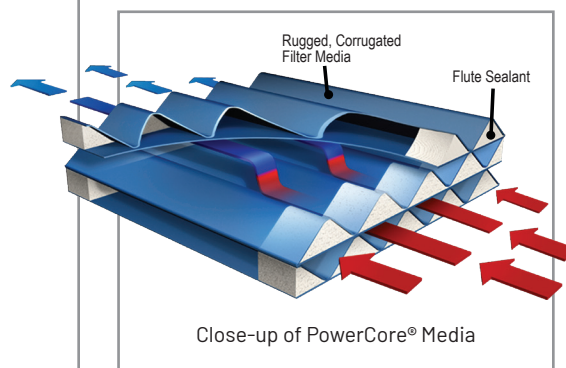

BEST

DONALDSON® POWERCORE® FILTER

99.99% Efficiency

BETTER

MAXFLOW 5/PRIMO DRYTECH 3D FILTERS

98%+ Efficiency

GOOD

RESTRICTIVE STOCK FILTER

97%+ Efficiency

DESIGNED FOR ALL-TERRAINS

DONALDSON® POWERCORE® FILTER FOR SEVERE DUTY & OFF-ROAD DRIVING CONDITIONS

HOW POWERCORE® WORKS

1. Dirty air travels in and is filtered in through the media.
2. Air makes one pass through the media.
3. Clean air travels on to your engine.