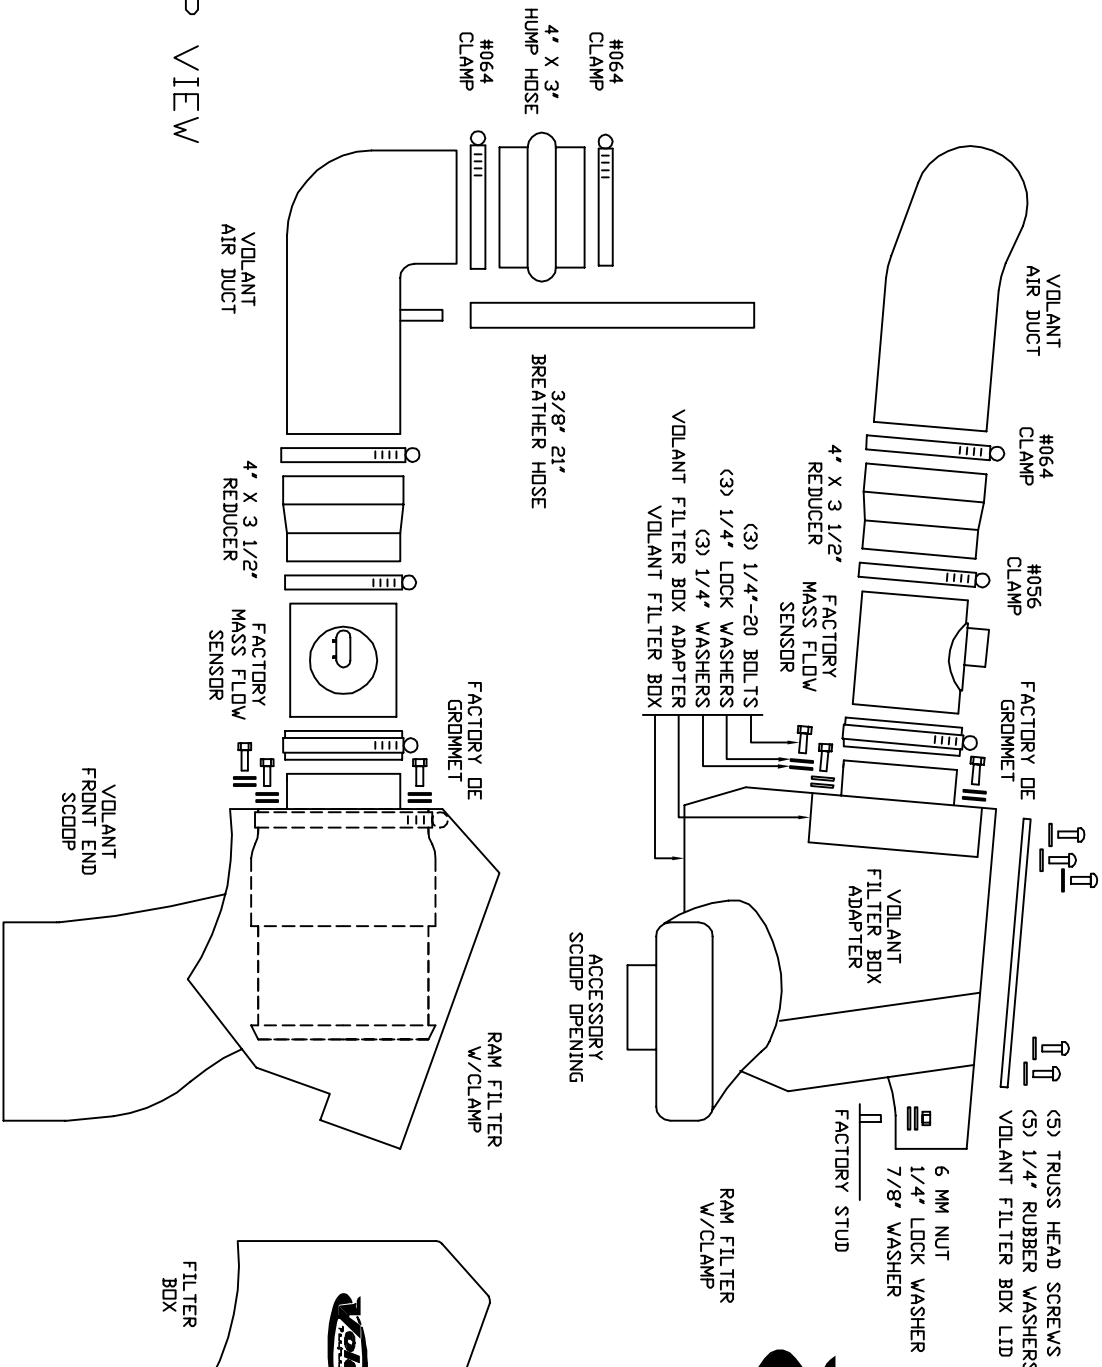

VOLANT COOL AIR INTAKES
 PART NO.: 415960
 INSTALLATION INSTRUCTIONS
 WWW.VOLANT.COM
 TECH SUPPORT: (909) 481-3888

415960 PARTS LIST

1	VOLANT FILTER BOX	1	4' X 3 1/2' REDUCER	1	3/8' 21' BREATHER HOSE
1	VOLANT FILTER BOX LID	1	4' X 3' HUMP HOSE	5	TRUSS HEAD SCREWS
1	VOLANT AIR DUCT	3	1/4"-20 BOLTS	5	1/4" RUBBER WASHERS
1	VOLANT FILTER BOX ADAPTER	4	1/4" LOCK WASHERS		
1	RAM FILTER W/CLAMP	3	1/4" WASHERS		
1	#056 CLAMP	1	7/8" WASHER		
3	#064 CLAMPS	1	6 MM NUT		

TOP VIEW