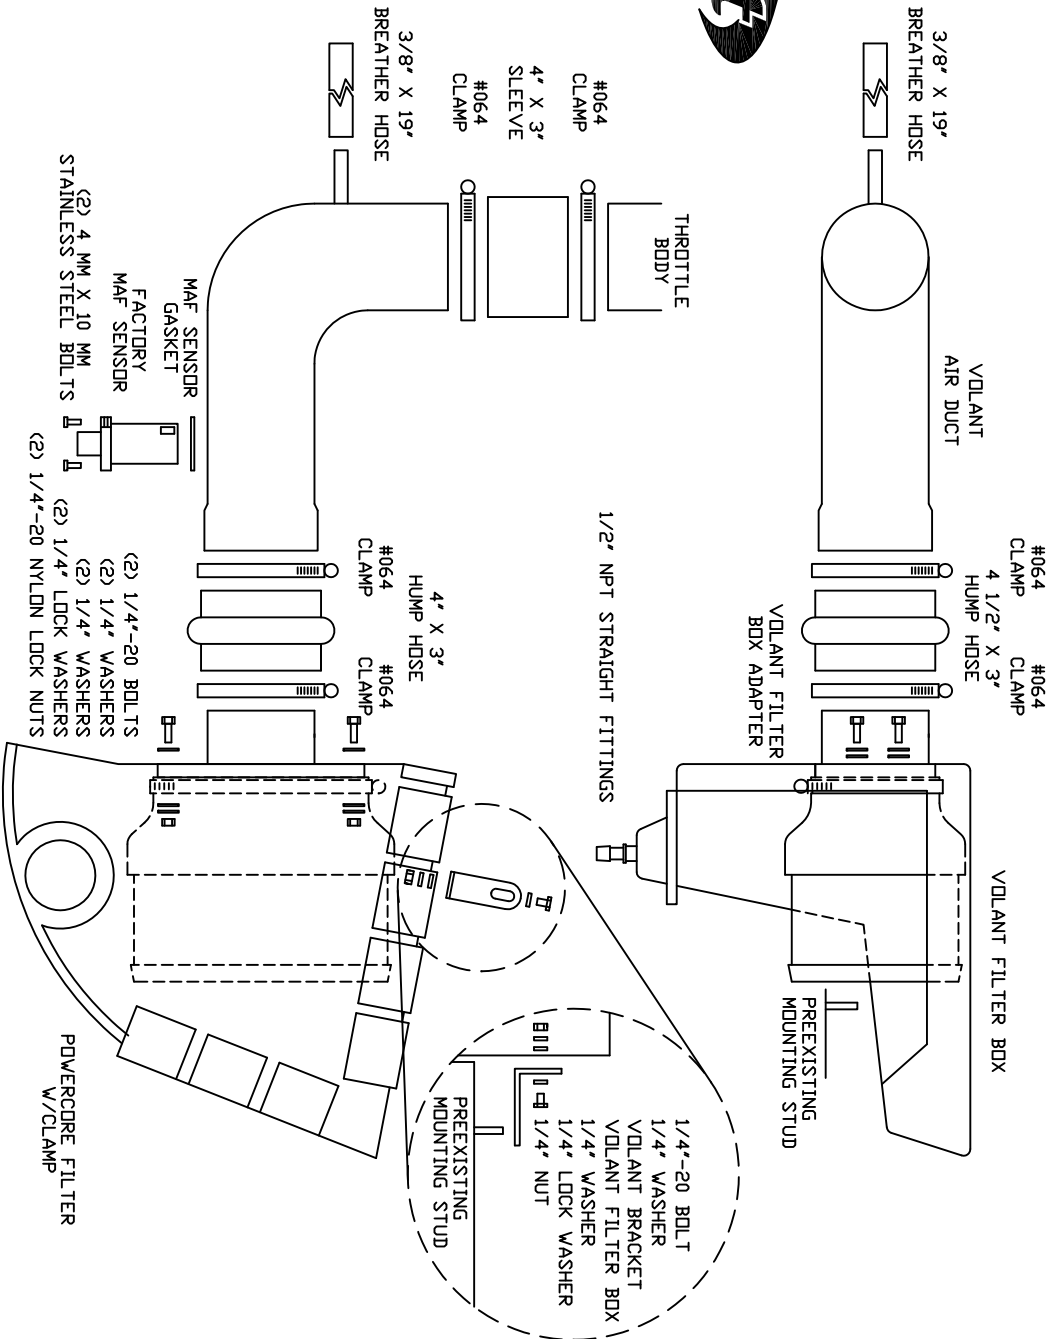

VOLANT COOL AIR INTAKES  
 PART NO.: 415062  
 INSTALLATION INSTRUCTIONS  
 WWW.VOLANT.COM  
 TECH SUPPORT: (909) 481-3888

415062 PARTS LIST

1	VOLANT FILTER BOX	4	1/4"-20 BOLTS	1	MAF SENSOR GASKET
1	VOLANT FILTER BOX ADAPTER	6	1/4" WASHERS	2	SS 4MM X 10 MM BOLTS
1	VOLANT AIR DUCT	3	1/4" LOCK WASHERS		
1	POWERCORE FILTER W/CLAMP	1	1/4" NUT		
4	#064 CLAMPS	2	1/4"-20 NYLON LOCK NUTS		
1	4' X 3' HUMPH HOSE	1	1/2" NPT STRAIGHT FITTINGS		
1	4' X 3' SLEEVE	1	3/8" X 19" BREATHER HOSE		

SIDE VIEW

TOP VIEW