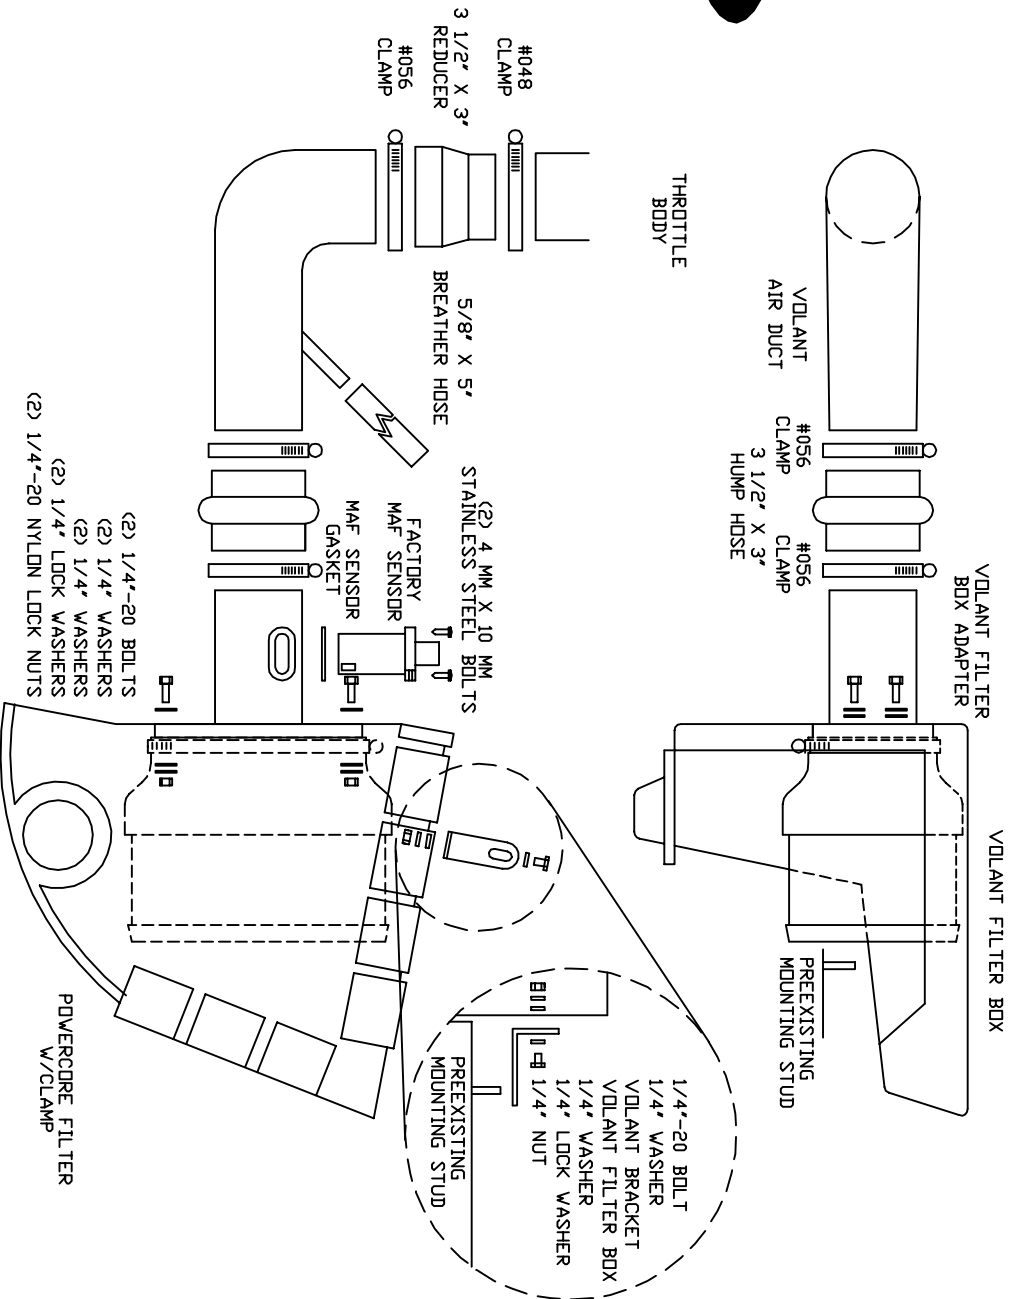

VOLANT COOL AIR INTAKES  
 PART NO.: 415036  
 INSTALLATION INSTRUCTIONS  
 WWW.VOLANT.COM  
 TECH SUPPORT: (909) 481-3888

415036 PARTS LIST

1	VOLANT FILTER BOX	1	3 1/2" X 3" REDUCER	1	5/8" X 5' BREATHER HOSE
1	VOLANT FILTER BOX ADAPTER	3	1/4"-20 BOLTS	1	MAF SENSOR GASKET
1	VOLANT AIR DUCT	6	1/4" WASHERS	2	SS 4MM X 10 MM BOLT'S
1	POWERCORE FILTER W/CLAMP	3	1/4" LOCK WASHERS		
1	#048 CLAMPS	1	1/4" NUT		
3	#056 CLAMPS	2	1/4"-20 NYLON LOCK NUTS		
1	3 1/2" X 3" HUMP HOSE	1	VOLANT BRACKET		

SIDE VIEW

TOP VIEW