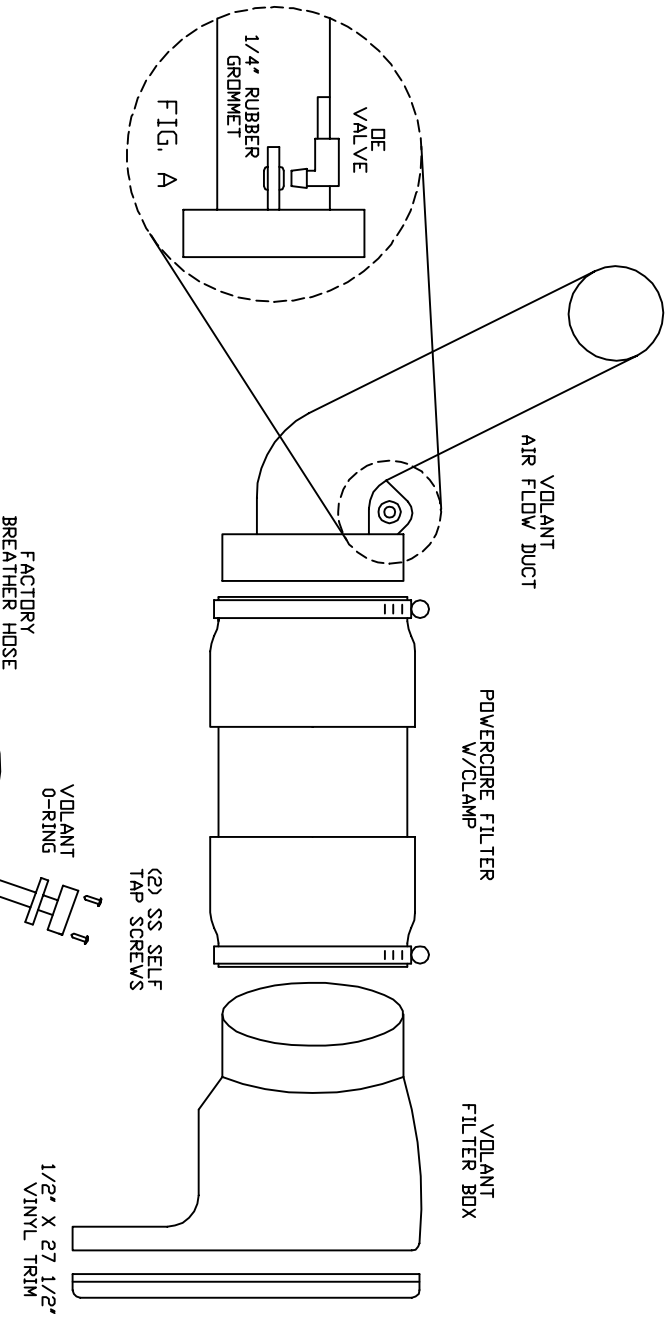

VOLANT COOL AIR INTAKES
 PART NO.: 411424
 INSTALLATION INSTRUCTIONS
 WWW.VOLANT.COM
 TECH SUPPORT: (909) 481-3888

411424 PARTS LIST

1	VOLANT FILTER BOX	1	1/2" X 27 1/2" VINYL TRIM
1	VOLANT AIR FLOW DUCT	1	VOLANT O-RING
1	POWERCORE FILTER W/CLAMP	2	SS SELF TAP SCREWS
1	#040 CLAMP		
1	#048 CLAMP		
1	3 1/4" X 2 1/2" REDUCER		
1	1/4" RUBBER GROMMET		

TOP VIEW

SIDE VIEW