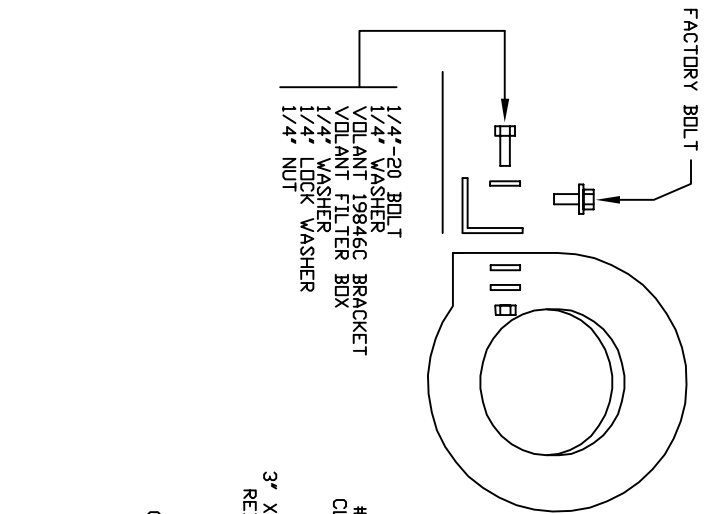

VOLANT COOL AIR INTAKES
 PART NO.: 411418
 INSTALLATION INSTRUCTIONS
 WWW.VOLANT.COM
 TECH SUPPORT: (909) 481-3888

| | | 411418 PARTS LIST | | | |
|---|--------------------------|-------------------|---------------------|---|-----------------------------|
| 1 | VOLANT FILTER BOX | 1 | 3 1/2" X 2" SLEEVE | 1 | 3/8" X 10" BREATHER HOSE |
| 1 | VOLANT AIR DUCT | 1 | 3" X 2 1/2" REDUCER | 2 | 3/8" X 1/2" REDUCER FITTING |
| 1 | VOLANT DOWN DUCT | 1 | 1/4"-20 BOLT | 1 | 3/8" STRAIGHT FITTING |
| 1 | POWERCORE FILTER W/CLAMP | 2 | 1/4" WASHERS | 2 | SELF TAP SCREWS |
| 1 | #040 CLAMP | 1 | 1/4" LOCK WASHER | 1 | MAF SENSOR GASKET |
| 1 | #048 CLAMP | 1 | 1/4" NUT | | |
| 2 | #056 CLAMPS | 1 | 19846C BRACKET | | |

FRONT VIEW

(2) SELF TAP SCREWS

SIDE VIEW

NOTE: USE VOLANT 3/8" STRAIGHT FITTING TO CONNECT THE FACTORY COOLANT LINE TOGETHER.