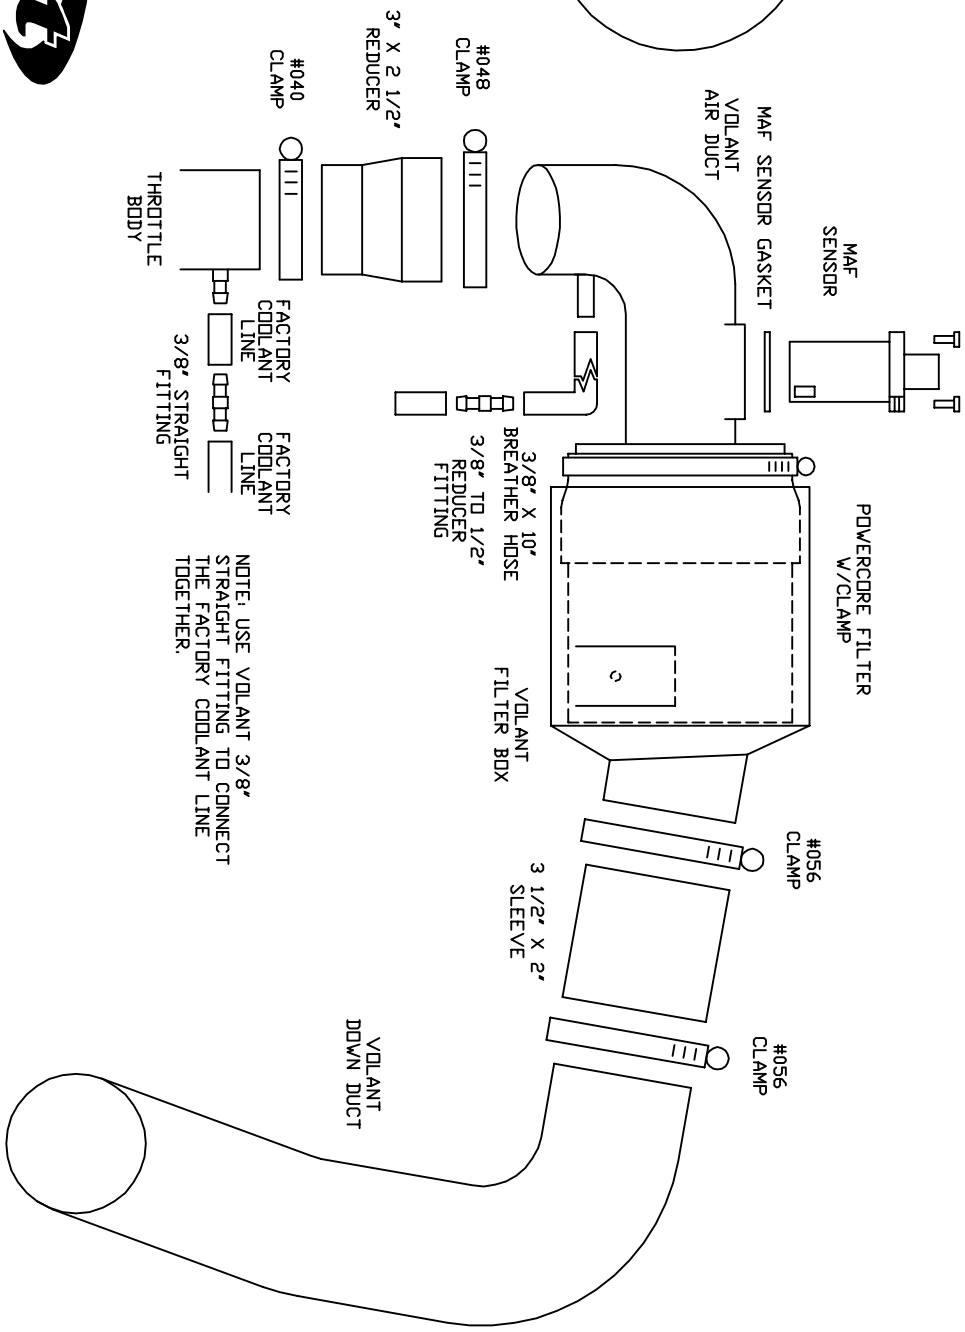

VOLANT COOL AIR INTAKES
 PART NO.: 411418
 INSTALLATION INSTRUCTIONS
 WWW.VOLANT.COM
 TECH SUPPORT: (909) 481-3888

| | | 411418 PARTS LIST | | | |
|---|--------------------------|-------------------|---------------------|---|-----------------------------|
| 1 | VOLANT FILTER BOX | 1 | 3 1/2" X 2" SLEEVE | 1 | 3/8" X 10" BREATHER HOSE |
| 1 | VOLANT AIR DUCT | 1 | 3" X 2 1/2" REDUCER | 2 | 3/8" X 1/2" REDUCER FITTING |
| 1 | VOLANT DOWN DUCT | 1 | 1/4"-20 BOLT | 1 | 3/8" STRAIGHT FITTING |
| 1 | POWERCORE FILTER W/CLAMP | 2 | 1/4" WASHERS | 2 | SELF TAP SCREWS |
| 1 | #040 CLAMP | 1 | 1/4" LOCK WASHER | 1 | MAF SENSOR GASKET |
| 1 | #048 CLAMP | 1 | 1/4" NUT | | |
| 2 | #056 CLAMPS | 1 | 19846C BRACKET | | |

FRONT VIEW

(2) SELF TAP SCREWS

SIDE VIEW

NOTE: USE VOLANT 3/8" STRAIGHT FITTING TO CONNECT THE FACTORY COOLANT LINE TOGETHER.