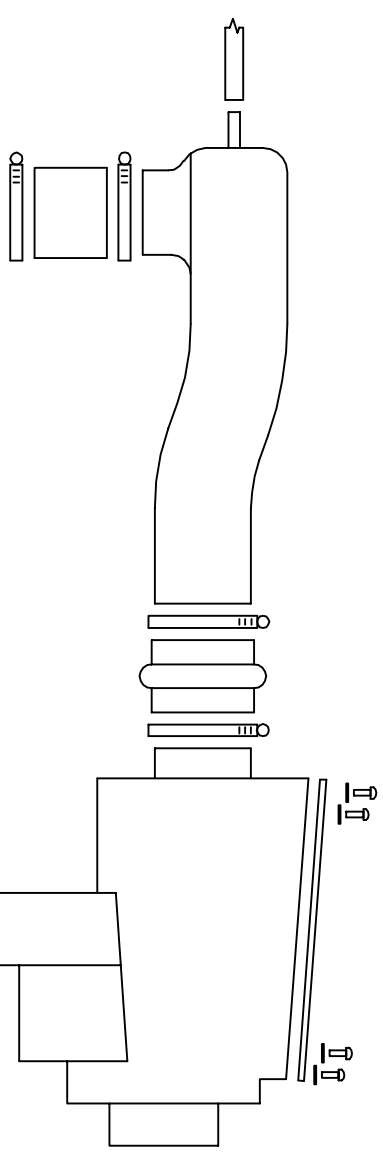

VOLANT AIR INTAKE SYSTEMS
 PART NO.: 39854
 INSTALLATION INSTRUCTIONS
 WWW.VOLANTPERFORMANCE.COM
 TECH SUPPORT: (909) 476-7225

39754 PARTS LIST	
1	VOLANT AIR SCOOP DUCT
1	VOLANT AIR INTAKE DUCT
1	3 1/2" X 3 1/2" SLEEVE
1	3 1/2" X 2" SLEEVE
4	#056 CLAMPS

ATTACH THE VOLANT
 INTAKE SCOOP TO THE
 VEHICLE FRAME WITH
 THE 2 STOCK BOLTS
 MOUNTED ON THE TOW
 HOOK