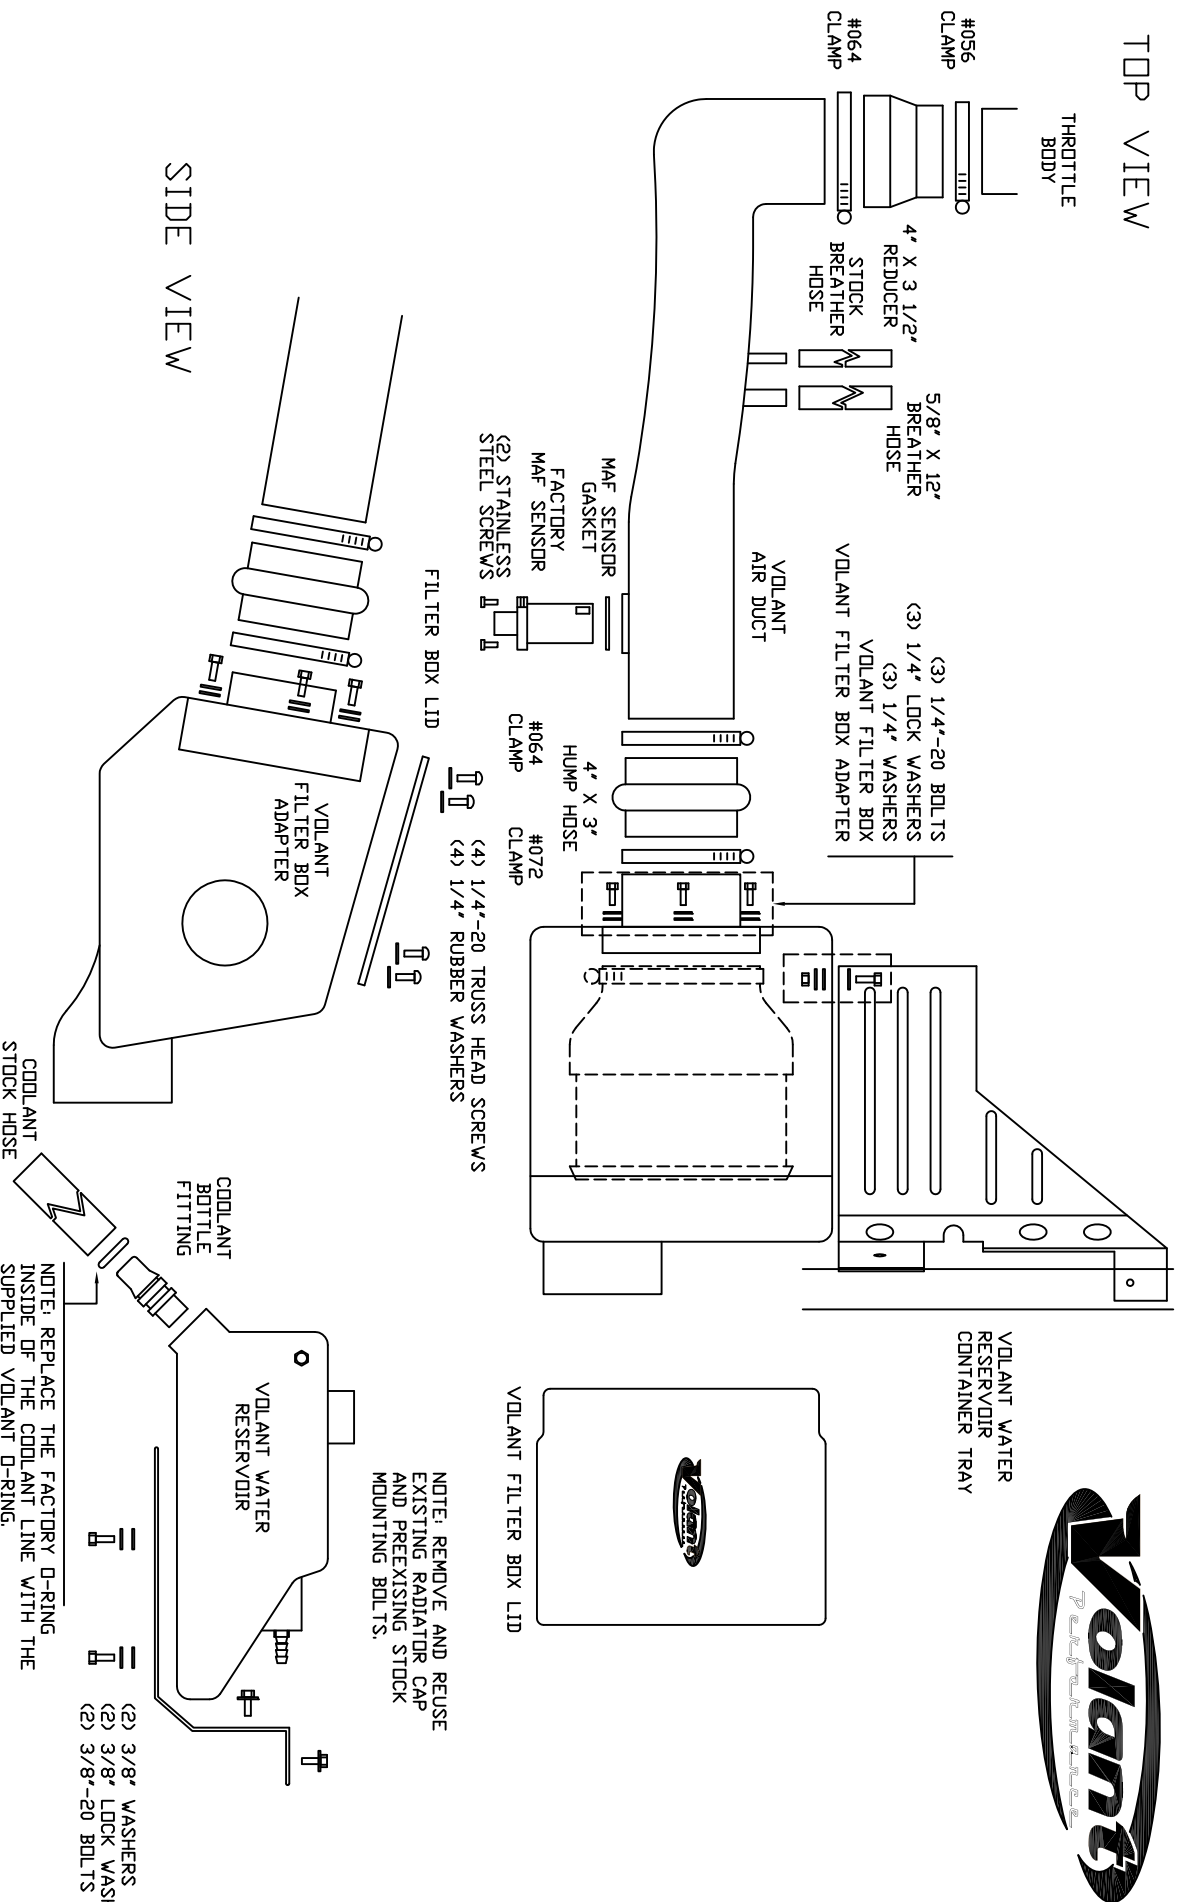

VOLANT COOL AIR INTAKES  
 PART NO.: 198506  
 INSTALLATION INSTRUCTIONS  
 WWW.VOLANT.COM  
 TECH SUPPDRT: (909) 481-3888

198506 PARTS LIST					
1	VOLANT FILTER BOX	1	4" X 3" HUMP HOSE	3	1/4"-20 WASHERS
1	VOLANT FILTER BOX LID	1	#056 CLAMP	2	1/4" X 7/8" WASHERS
1	VOLANT AIR DUCT	2	#064 CLAMPS	2	19754 MAF GASKET
1	VOLANT FILTER BOX ADAPTER	1	#072 CLAMP	1	4 MM X 10 SCREWS
1	POWERCORE FILTER W/CLAMP	1	6 MM X 25 BOLT	4	1/4"-20 TRUSS HEAD SCREWS
1	COOLANT RESERVOIR BOTTLE	1	6 MM NUT	4	1/4" RUBBER WASHERS
1	COOLANT TRAY	3	1/4"-20 BOLTS	1	COOLANT BOTTLE FITTING
1	4" X 3 1/2" REDUCER	4	1/4"-20 LOCK WASHERS	1	VOLANT O-RING

TOP VIEW

SIDE VIEW

VOLANT COOL AIR INTAKES  
 PART NO.: 39850  
 INSTALLATION INSTRUCTIONS  
 WWW.VOLANT.COM  
 TECH SUPPORT: (909) 481-3888

39850 PARTS LIST			
1	VOLANT RISER DUCT	1	1/4"-20 LOCK WASHER
1	VOLANT RAM AIR SCOOP	2	1/4" X 7/8" WASHERS
4	#056 CLAMPS		
1	3 1/2" X 2 1/2" SLEEVE		
1	3 3/4" X 2 1/2" SLEEVE		
1	6 MM BOLT		
1	6 MM NUT		

TOP VIEW

- 6 MM NUT
- 1/4"-20 LOCK WASHER
- 1/4" X 7/8" WASHER
- VOLANT RAM AIR SCOOP
- 1/4" X 7/8" WASHER
- 6 MM BOLT

SIDE VIEW

- 6 MM NUT
- 1/4"-20 LOCK WASHER
- 1/4" X 7/8" WASHER
- VOLANT RAM AIR SCOOP
- 1/4" X 7/8" WASHER
- 6 MM BOLT