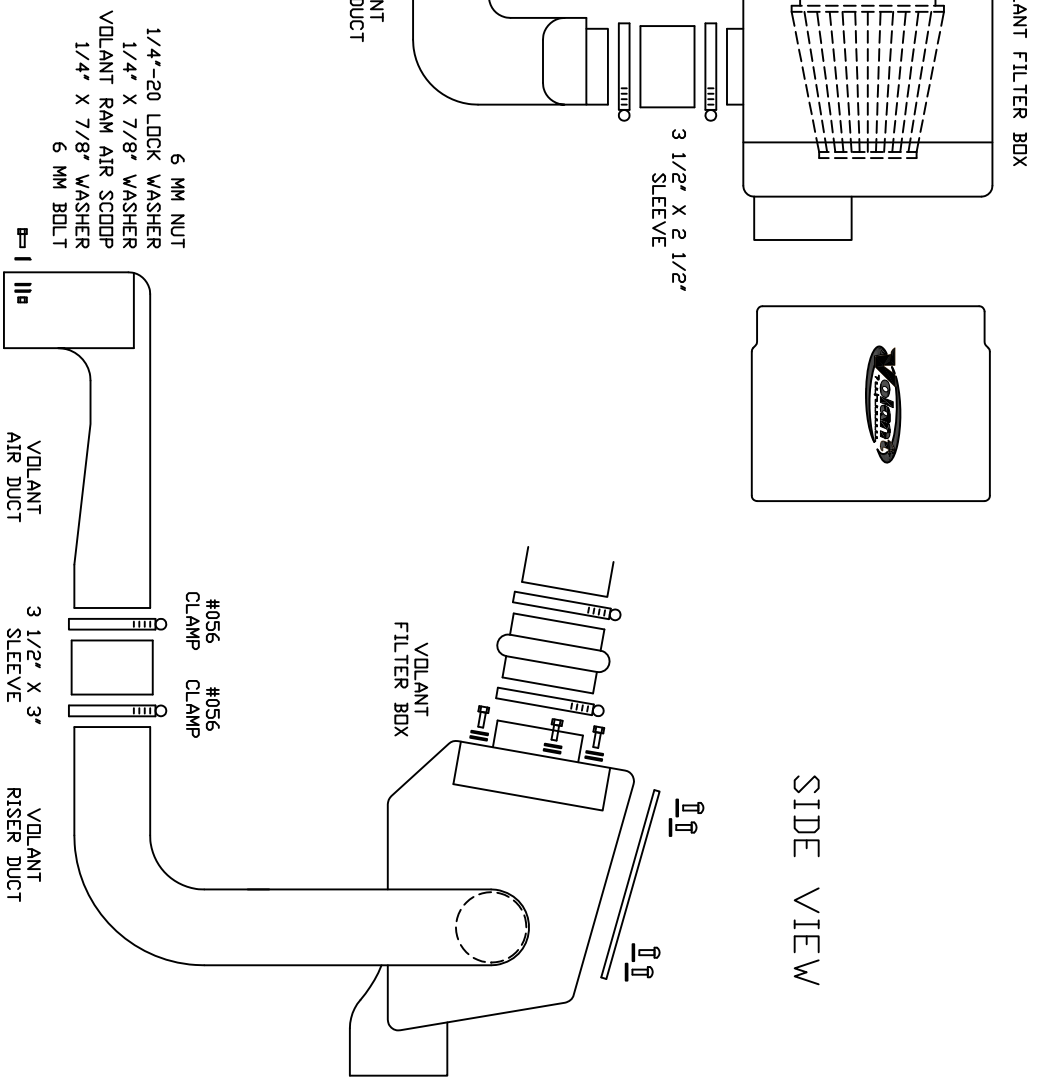

VOLANT COOL AIR INTAKES  
 PART NO.: 198506  
 INSTALLATION INSTRUCTIONS  
 WWW.VOLANT.COM  
 TECH SUPPDRT: (909) 481-3888

198506 PARTS LIST					
1	VOLANT FILTER BOX	1	4" X 3" HUMP HOSE	3	1/4"-20 WASHERS
1	VOLANT FILTER BOX LID	1	#056 CLAMP	2	1/4" X 7/8" WASHERS
1	VOLANT AIR DUCT	2	#064 CLAMPS	2	19754 MAF GASKET
1	VOLANT FILTER BOX ADAPTER	1	#072 CLAMP	1	4 MM X 10 SCREWS
1	POWERCORE FILTER W/CLAMP	1	6 MM X 25 BOLT	4	1/4"-20 TRUSS HEAD SCREWS
1	COOLANT RESERVOIR BOTTLE	1	6 MM NUT	4	1/4" RUBBER WASHERS
1	COOLANT TRAY	3	1/4"-20 BOLTS	1	COOLANT BOTTLE FITTING
1	4" X 3 1/2" REDUCER	4	1/4"-20 LOCK WASHERS	1	VOLANT O-RING

TOP VIEW

SIDE VIEW

VOLANT COOL AIR INTAKES  
 PART NO.: 39850  
 INSTALLATION INSTRUCTIONS  
 WWW.VOLANT.COM  
 TECH SUPPORT: (909) 481-3888

39850 PARTS LIST			
1	VOLANT RISER DUCT	1	1/4"-20 LOCK WASHER
1	VOLANT RAM AIR SCOOP	2	1/4" X 7/8" WASHERS
4	#056 CLAMPS		
1	3 1/2" X 2 1/2" SLEEVE		
1	3 3/4" X 2 1/2" SLEEVE		
1	6 MM BOLT		
1	6 MM NUT		

TOP VIEW

- 6 MM NUT
- 1/4"-20 LOCK WASHER
- 1/4" X 7/8" WASHER
- VOLANT RAM AIR SCOOP
- 1/4" X 7/8" WASHER
- 6 MM BOLT

SIDE VIEW

- 6 MM NUT
- 1/4"-20 LOCK WASHER
- 1/4" X 7/8" WASHER
- VOLANT RAM AIR SCOOP
- 1/4" X 7/8" WASHER
- 6 MM BOLT