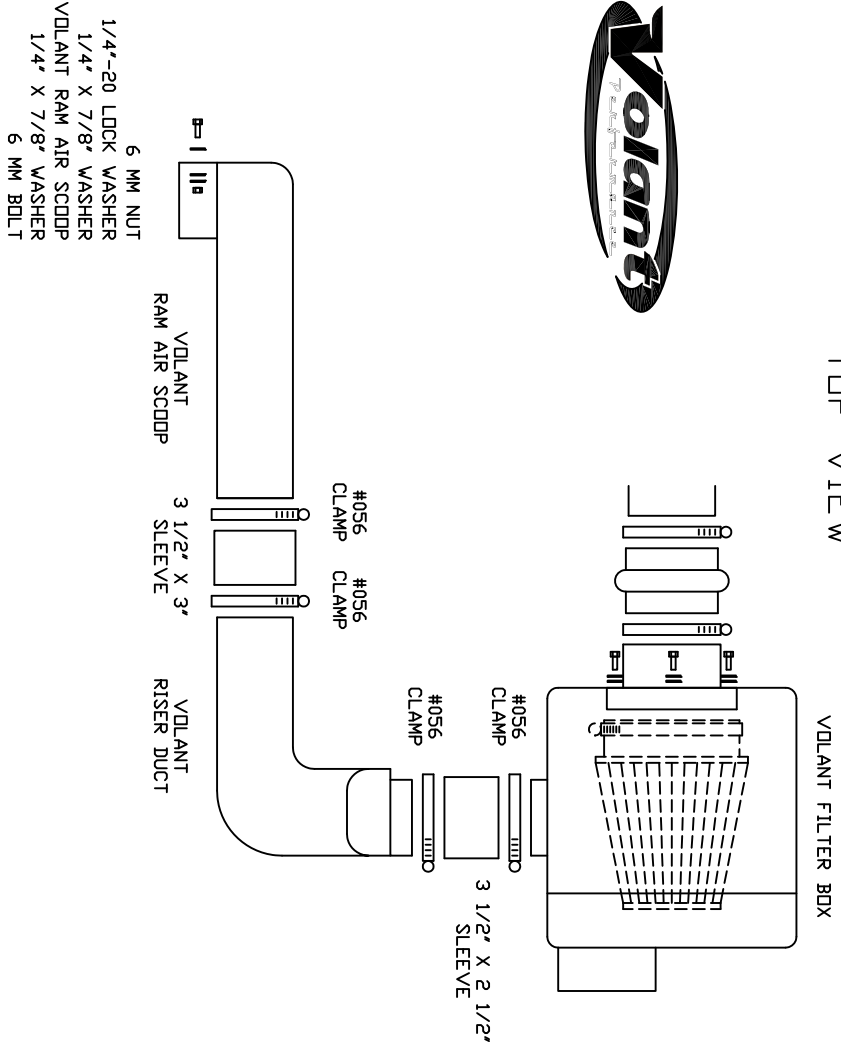

VOLANT COOL AIR INTAKES  
 PART NO.: 198506  
 INSTALLATION INSTRUCTIONS  
 WWW.VOLANT.COM  
 TECH SUPPDRT: (909) 481-3888

198506 PARTS LIST					
1	VOLANT FILTER BOX	1	4" X 3" HUMP HOSE	3	1/4"-20 WASHERS
1	VOLANT FILTER BOX LID	1	#056 CLAMP	2	1/4" X 7/8" WASHERS
1	VOLANT AIR DUCT	2	#064 CLAMPS	2	19754 MAF GASKET
1	VOLANT FILTER BOX ADAPTER	1	#072 CLAMP	1	4 MM X 10 SCREWS
1	POWERCORE FILTER W/CLAMP	1	6 MM X 25 BOLT	4	1/4"-20 TRUSS HEAD SCREWS
1	COOLANT RESERVOIR BOTTLE	1	6 MM NUT	4	1/4" RUBBER WASHERS
1	COOLANT TRAY	3	1/4"-20 BOLTS	1	COOLANT BOTTLE FITTING
1	4" X 3 1/2" REDUCER	4	1/4"-20 LOCK WASHERS	1	VOLANT O-RING

TOP VIEW

SIDE VIEW

VOLANT COOL AIR INTAKES  
 PART NO.: 39850  
 INSTALLATION INSTRUCTIONS  
 WWW.VOLANT.COM  
 TECH SUPPORT: (909) 481-3888

39850 PARTS LIST			
1	VOLANT RISER DUCT	1	1/4"-20 LOCK WASHER
1	VOLANT RAM AIR SCOOP	2	1/4" X 7/8" WASHERS
4	#056 CLAMPS		
1	3 1/2" X 2 1/2" SLEEVE		
1	3 3/4" X 2 1/2" SLEEVE		
1	6 MM BOLT		
1	6 MM NUT		

TOP VIEW

- 6 MM NUT
- 1/4"-20 LOCK WASHER
- 1/4" X 7/8" WASHER
- VOLANT RAM AIR SCOOP
- 1/4" X 7/8" WASHER
- 6 MM BOLT

SIDE VIEW

- 6 MM NUT
- 1/4"-20 LOCK WASHER
- 1/4" X 7/8" WASHER
- VOLANT RAM AIR SCOOP
- 1/4" X 7/8" WASHER
- 6 MM BOLT