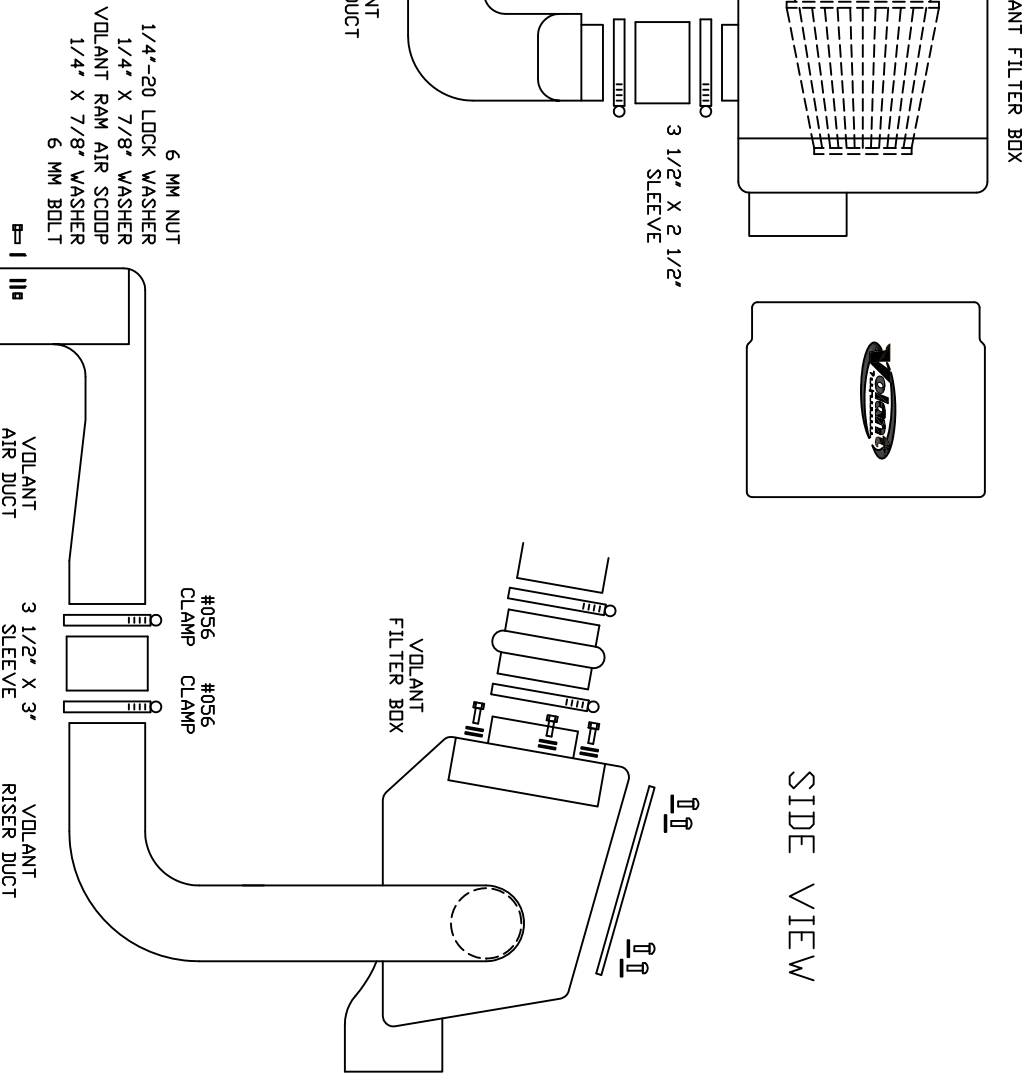

VOLANT COOL AIR INTAKES
 PART NO.: 19362
 INSTALLATION INSTRUCTIONS
 WWW.VOLANT.COM
 TECH SUPPORT: (909) 481-3888

1	VOLANT FILTER BOX	3	1/4"-20 BOLTS	1	6 MM NUT
1	VOLANT FILTER BOX LID	2	3/8" BOLTS	2	4 MM X 10 SCREWS
1	VOLANT AIR DUCT	1	6 MM X 25 BOLT	1	3/8" GRIMMET
1	VOLANT FILTER BOX ADAPTER	1	6 MM X 30 BOLT	1	19754 GASKET
1	RAM FILTER W/CLAMP	4	1/4" WASHERS	1	3/8" NPT FITTING
1	COOLANT RESERVOIR BOTTLE	3	1/4" X 7/8" WASHERS	1	5/8" NPT FITTING
1	COOLANT TRAY	2	3/8" WASHERS	4	1/4" TRUSS HEAD SCREWS
1	3 1/2" X 5" HUMPH HOSE	4	1/4" LOCK WASHERS	4	1/4" RUBBER WASHERS
1	3 1/2" X 3 1/2" SLEEVE	2	3/8" LOCK WASHERS	1	VOLANT RESERVOIR TRAY
4	#056 CLAMP	1	1/4"-20 NUT	1	VOLANT RESERVOIR BOTTLE

TOP VIEW

- (4) 1/4"-20 TRUSS HEAD SCREWS
- (4) 1/4" RUBBER WASHERS

FILTER BOX LID

NOTE: REMOVE AND REUSE EXISTING RADIATOR CAP AND PREEXISTING STOCK MOUNTING BOLTS.

6 MM X 30 BOLT
 1/4" X 7/8" WASHER

SIDE VIEW

VOLANT COOL AIR INTAKES
 PART NO.: 39850
 INSTALLATION INSTRUCTIONS
 WWW.VOLANT.COM
 TECH SUPPORT: (909) 481-3888

39850 PARTS LIST			
1	VOLANT RISER DUCT	1	1/4"-20 LOCK WASHER
1	VOLANT RAM AIR SCOOP	2	1/4" X 7/8" WASHERS
4	#056 CLAMPS		
1	3 1/2" X 2 1/2" SLEEVE		
1	3 3/4" X 2 1/2" SLEEVE		
1	6 MM BOLT		
1	6 MM NUT		

TOP VIEW

- 6 MM NUT
- 1/4"-20 LOCK WASHER
- 1/4" X 7/8" WASHER
- VOLANT RAM AIR SCOOP
- 1/4" X 7/8" WASHER
- 6 MM BOLT

SIDE VIEW

- 6 MM NUT
- 1/4"-20 LOCK WASHER
- 1/4" X 7/8" WASHER
- VOLANT RAM AIR SCOOP
- 1/4" X 7/8" WASHER
- 6 MM BOLT