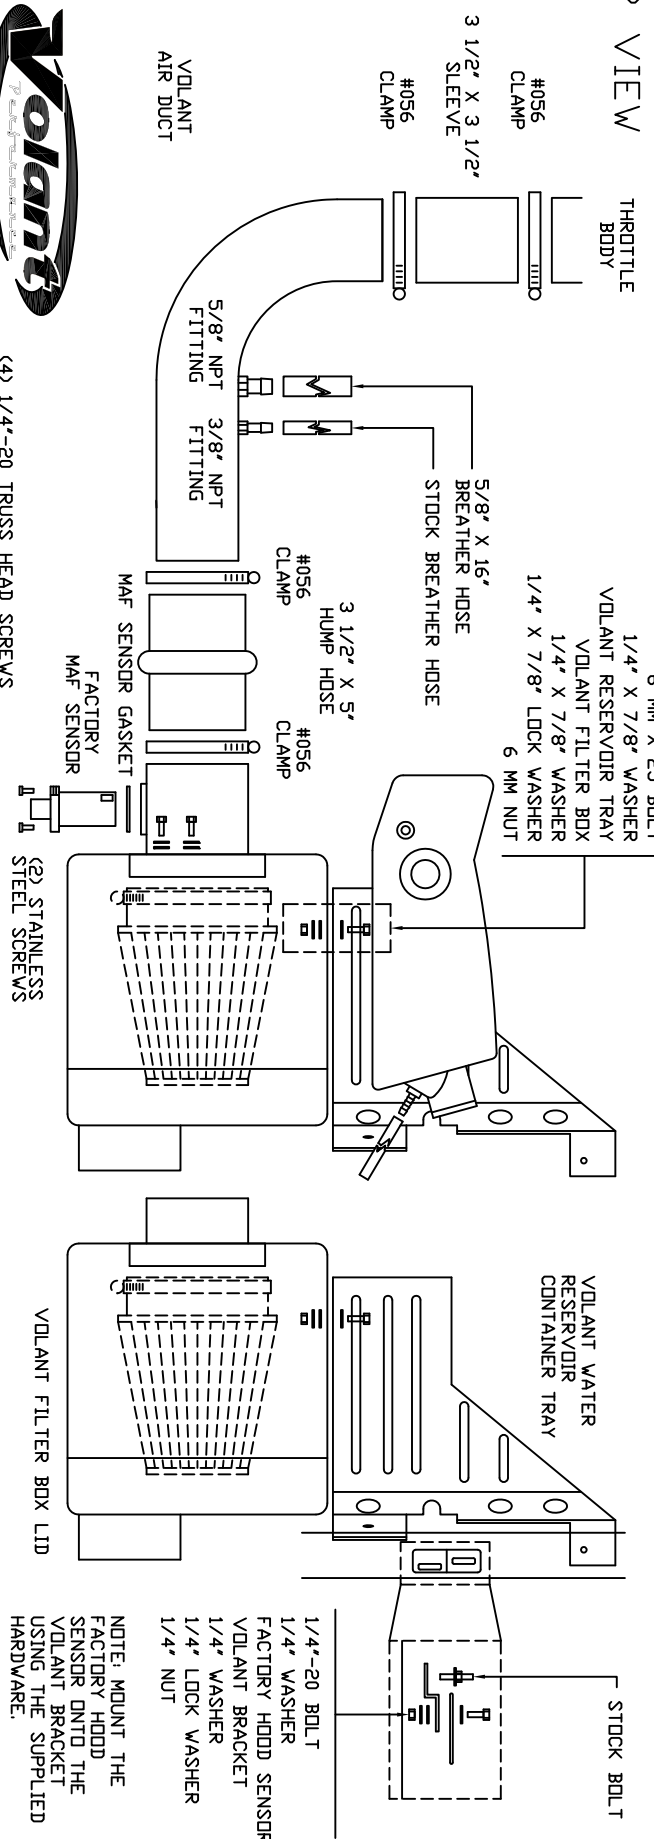

VOLANT COOL AIR INTAKES
 PART NO.: 19362
 INSTALLATION INSTRUCTIONS
 WWW.VOLANT.COM
 TECH SUPPORT: (909) 481-3888

1	VOLANT FILTER BOX	3	1/4"-20 BOLTS	1	6 MM NUT
1	VOLANT FILTER BOX LID	2	3/8" BOLTS	2	4 MM X 10 SCREWS
1	VOLANT AIR DUCT	1	6 MM X 25 BOLT	1	3/8" GRIMMET
1	VOLANT FILTER BOX ADAPTER	1	6 MM X 30 BOLT	1	19754 GASKET
1	RAM FILTER W/CLAMP	4	1/4" WASHERS	1	3/8" NPT FITTING
1	COOLANT RESERVOIR BOTTLE	3	1/4" X 7/8" WASHERS	1	5/8" NPT FITTING
1	COOLANT TRAY	2	3/8" WASHERS	4	1/4" TRUSS HEAD SCREWS
1	3 1/2" X 5" HUMPH HOSE	4	1/4" LOCK WASHERS	4	1/4" RUBBER WASHERS
1	3 1/2" X 3 1/2" SLEEVE	2	3/8" LOCK WASHERS	1	VOLANT RESERVOIR TRAY
4	#056 CLAMP	1	1/4"-20 NUT	1	VOLANT RESERVOIR BOTTLE

TOP VIEW

- (4) 1/4"-20 TRUSS HEAD SCREWS
- (4) 1/4" RUBBER WASHERS

FILTER BOX LID

NOTE: REMOVE AND REUSE EXISTING RADIATOR CAP AND PREEXISTING STOCK MOUNTING BOLTS.

6 MM X 30 BOLT
 1/4" X 7/8" WASHER

SIDE VIEW

VOLANT COOL AIR INTAKES
 PART NO.: 39850
 INSTALLATION INSTRUCTIONS
 WWW.VOLANT.COM
 TECH SUPPORT: (909) 481-3888

39850 PARTS LIST			
1	VOLANT RISER DUCT	1	1/4"-20 LOCK WASHER
1	VOLANT RAM AIR SCOOP	2	1/4" X 7/8" WASHERS
4	#056 CLAMPS		
1	3 1/2" X 2 1/2" SLEEVE		
1	3 3/4" X 2 1/2" SLEEVE		
1	6 MM BOLT		
1	6 MM NUT		

TOP VIEW

- 6 MM NUT
- 1/4"-20 LOCK WASHER
- 1/4" X 7/8" WASHER
- VOLANT RAM AIR SCOOP
- 1/4" X 7/8" WASHER
- 6 MM BOLT

SIDE VIEW

- 6 MM NUT
- 1/4"-20 LOCK WASHER
- 1/4" X 7/8" WASHER
- VOLANT RAM AIR SCOOP
- 1/4" X 7/8" WASHER
- 6 MM BOLT