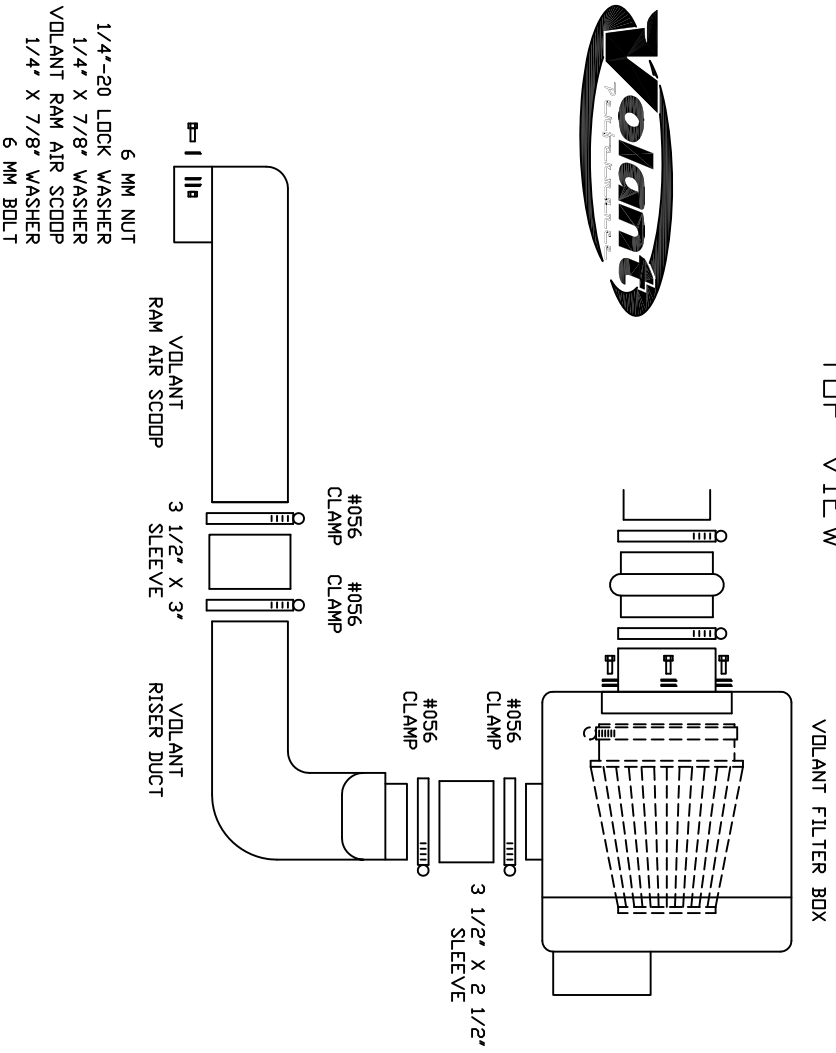

VOLANT COOL AIR INTAKES
 PART NO.: 19362
 INSTALLATION INSTRUCTIONS
 WWW.VOLANT.COM
 TECH SUPPORT: (909) 481-3888

1	VOLANT FILTER BOX	3	1/4"-20 BOLTS	1	6 MM NUT
1	VOLANT FILTER BOX LID	2	3/8" BOLTS	2	4 MM X 10 SCREWS
1	VOLANT AIR DUCT	1	6 MM X 25 BOLT	1	3/8" GRIMMET
1	VOLANT FILTER BOX ADAPTER	1	6 MM X 30 BOLT	1	19754 GASKET
1	RAM FILTER W/CLAMP	4	1/4" WASHERS	1	3/8" NPT FITTING
1	COOLANT RESERVOIR BOTTLE	3	1/4" X 7/8" WASHERS	1	5/8" NPT FITTING
1	COOLANT TRAY	2	3/8" WASHERS	4	1/4" TRUSS HEAD SCREWS
1	3 1/2" X 5" HUMPH HOSE	4	1/4" LOCK WASHERS	4	1/4" RUBBER WASHERS
1	3 1/2" X 3 1/2" SLEEVE	2	3/8" LOCK WASHERS	1	VOLANT RESERVOIR TRAY
4	#056 CLAMP	1	1/4"-20 NUT	1	VOLANT RESERVOIR BOTTLE

TOP VIEW

- (4) 1/4"-20 TRUSS HEAD SCREWS
- (4) 1/4" RUBBER WASHERS

FILTER BOX LID

NOTE: REMOVE AND REUSE EXISTING RADIATOR CAP AND PREEXISTING STOCK MOUNTING BOLTS.

6 MM X 30 BOLT
 1/4" X 7/8" WASHER

SIDE VIEW

VOLANT COOL AIR INTAKES
 PART NO.: 39850
 INSTALLATION INSTRUCTIONS
 WWW.VOLANT.COM
 TECH SUPPORT: (909) 481-3888

39850 PARTS LIST			
1	VOLANT RISER DUCT	1	1/4"-20 LOCK WASHER
1	VOLANT RAM AIR SCOOP	2	1/4" X 7/8" WASHERS
4	#056 CLAMPS		
1	3 1/2" X 2 1/2" SLEEVE		
1	3 3/4" X 2 1/2" SLEEVE		
1	6 MM BOLT		
1	6 MM NUT		

TOP VIEW

- 6 MM NUT
- 1/4"-20 LOCK WASHER
- 1/4" X 7/8" WASHER
- VOLANT RAM AIR SCOOP
- 1/4" X 7/8" WASHER
- 6 MM BOLT

SIDE VIEW

- 6 MM NUT
- 1/4"-20 LOCK WASHER
- 1/4" X 7/8" WASHER
- VOLANT RAM AIR SCOOP
- 1/4" X 7/8" WASHER
- 6 MM BOLT