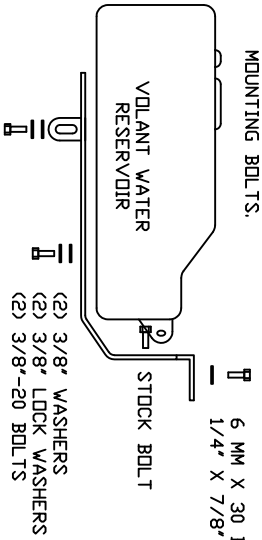

VOLANT COOL AIR INTAKES
 PART NO.: 19362
 INSTALLATION INSTRUCTIONS
 WWW.VOLANT.COM
 TECH SUPPORT: (909) 481-3888

1	VOLANT FILTER BOX	3	1/4"-20 BOLTS	1	6 MM NUT
1	VOLANT FILTER BOX LID	2	3/8" BOLTS	2	4 MM X 10 SCREWS
1	VOLANT AIR DUCT	1	6 MM X 25 BOLT	1	3/8" GRIMMET
1	VOLANT FILTER BOX ADAPTER	1	6 MM X 30 BOLT	1	19754 GASKET
1	RAM FILTER W/CLAMP	4	1/4" WASHERS	1	3/8" NPT FITTING
1	COOLANT RESERVOIR BOTTLE	3	1/4" X 7/8" WASHERS	1	5/8" NPT FITTING
1	COOLANT TRAY	2	3/8" WASHERS	4	1/4" TRUSS HEAD SCREWS
1	3 1/2" X 5" HUMPH HOSE	4	1/4" LOCK WASHERS	4	1/4" RUBBER WASHERS
1	3 1/2" X 3 1/2" SLEEVE	2	3/8" LOCK WASHERS	1	VOLANT RESERVOIR TRAY
4	#056 CLAMP	1	1/4"-20 NUT	1	VOLANT RESERVOIR BOTTLE

TOP VIEW

- (4) 1/4"-20 TRUSS HEAD SCREWS
- (4) 1/4" RUBBER WASHERS

FILTER BOX LID

NOTE: REMOVE AND REUSE EXISTING RADIATOR CAP AND PREEXISTING STOCK MOUNTING BOLTS.

6 MM X 30 BOLT
 1/4" X 7/8" WASHER

SIDE VIEW

VOLANT COOL AIR INTAKES
 PART NO.: 39850
 INSTALLATION INSTRUCTIONS
 WWW.VOLANT.COM
 TECH SUPPORT: (909) 481-3888

39850 PARTS LIST			
1	VOLANT RISER DUCT	1	1/4"-20 LOCK WASHER
1	VOLANT RAM AIR SCOOP	2	1/4" X 7/8" WASHERS
4	#056 CLAMPS		
1	3 1/2" X 2 1/2" SLEEVE		
1	3 3/4" X 2 1/2" SLEEVE		
1	6 MM BOLT		
1	6 MM NUT		

TOP VIEW

- 6 MM NUT
- 1/4"-20 LOCK WASHER
- 1/4" X 7/8" WASHER
- VOLANT RAM AIR SCOOP
- 1/4" X 7/8" WASHER
- 6 MM BOLT

SIDE VIEW

- 6 MM NUT
- 1/4"-20 LOCK WASHER
- 1/4" X 7/8" WASHER
- VOLANT RAM AIR SCOOP
- 1/4" X 7/8" WASHER
- 6 MM BOLT