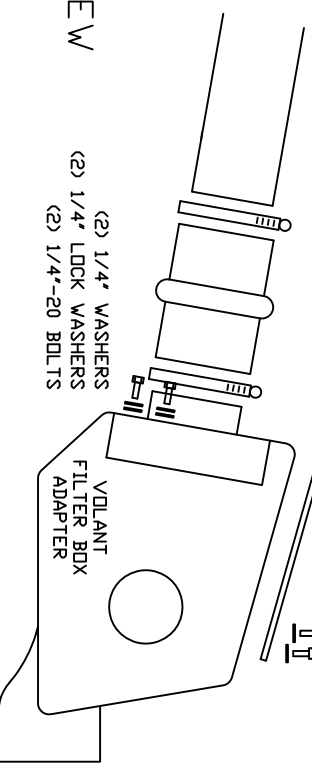

VOLANT COOL AIR INTAKES
 PART NO.: 19362
 INSTALLATION INSTRUCTIONS
 WWW.VOLANT.COM
 TECH SUPPORT: (909) 481-3888

1	VOLANT FILTER BOX	3	1/4"-20 BOLTS	1	6 MM NUT
1	VOLANT FILTER BOX LID	2	3/8" BOLTS	2	4 MM X 10 SCREWS
1	VOLANT AIR DUCT	1	6 MM X 25 BOLT	1	3/8" GRIMMET
1	VOLANT FILTER BOX ADAPTER	1	6 MM X 30 BOLT	1	19754 GASKET
1	RAM FILTER W/CLAMP	4	1/4" WASHERS	1	3/8" NPT FITTING
1	COOLANT RESERVOIR BOTTLE	3	1/4" X 7/8" WASHERS	1	5/8" NPT FITTING
1	COOLANT TRAY	2	3/8" WASHERS	4	1/4" TRUSS HEAD SCREWS
1	3 1/2" X 5" HUMPH HOSE	4	1/4" LOCK WASHERS	4	1/4" RUBBER WASHERS
1	3 1/2" X 3 1/2" SLEEVE	2	3/8" LOCK WASHERS	1	VOLANT RESERVOIR TRAY
4	#056 CLAMP	1	1/4"-20 NUT	1	VOLANT RESERVOIR BOTTLE

TOP VIEW

- (4) 1/4"-20 TRUSS HEAD SCREWS
- (4) 1/4" RUBBER WASHERS

FILTER BOX LID

NOTE: REMOVE AND REUSE EXISTING RADIATOR CAP AND PREEXISTING STOCK MOUNTING BOLTS.

6 MM X 30 BOLT
 1/4" X 7/8" WASHER

SIDE VIEW

VOLANT COOL AIR INTAKES
 PART NO.: 39850
 INSTALLATION INSTRUCTIONS
 WWW.VOLANT.COM
 TECH SUPPORT: (909) 481-3888

39850 PARTS LIST			
1	VOLANT RISER DUCT	1	1/4"-20 LOCK WASHER
1	VOLANT RAM AIR SCOOP	2	1/4" X 7/8" WASHERS
4	#056 CLAMPS		
1	3 1/2" X 2 1/2" SLEEVE		
1	3 3/4" X 2 1/2" SLEEVE		
1	6 MM BOLT		
1	6 MM NUT		

TOP VIEW

- 6 MM NUT
- 1/4"-20 LOCK WASHER
- 1/4" X 7/8" WASHER
- VOLANT RAM AIR SCOOP
- 1/4" X 7/8" WASHER
- 6 MM BOLT

SIDE VIEW

- 6 MM NUT
- 1/4"-20 LOCK WASHER
- 1/4" X 7/8" WASHER
- VOLANT RAM AIR SCOOP
- 1/4" X 7/8" WASHER
- 6 MM BOLT