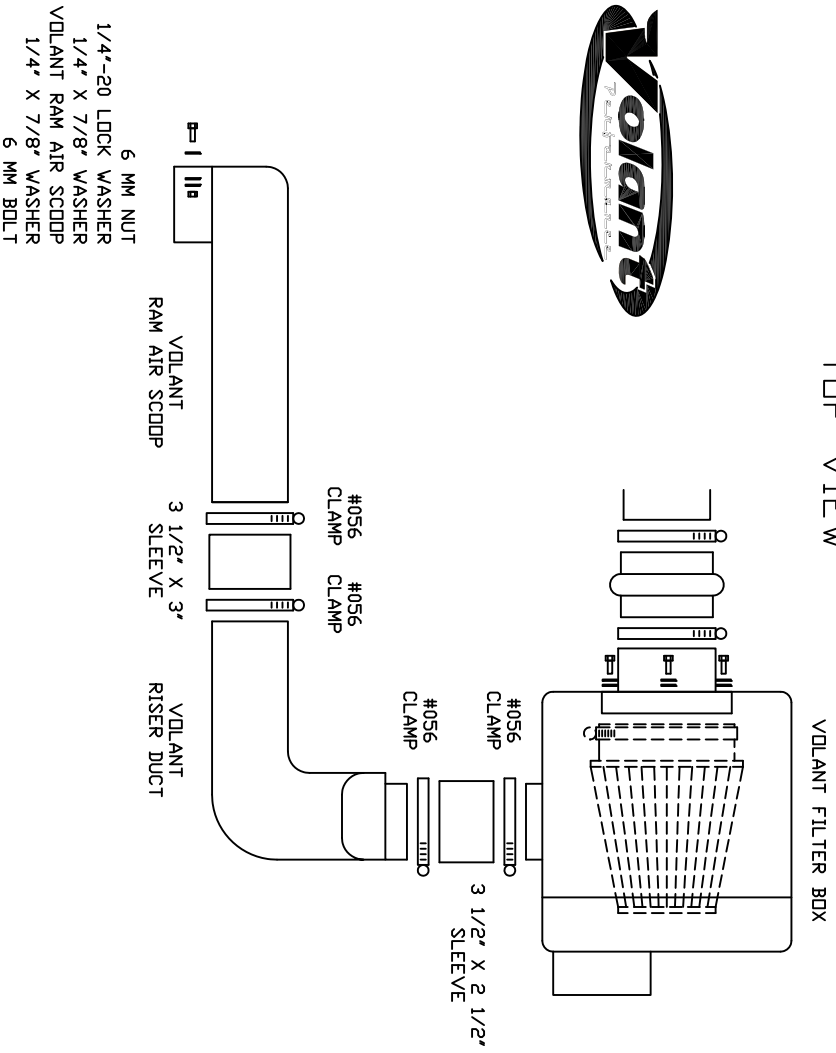

VOLANT COOL AIR INTAKES
 PART NO.: 39850
 INSTALLATION INSTRUCTIONS
 WWW.VOLANT.COM
 TECH SUPPORT: (909) 481-3888

39850 PARTS LIST			
1	VOLANT RISER DUCT	1	1/4"-20 LOCK WASHER
1	VOLANT RAM AIR SCOOP	2	1/4" X 7/8" WASHERS
4	#056 CLAMPS		
1	3 1/2" X 2 1/2" SLEEVE		
1	3 3/4" X 2 1/2" SLEEVE		
1	6 MM BOLT		
1	6 MM NUT		

TOP VIEW

SIDE VIEW