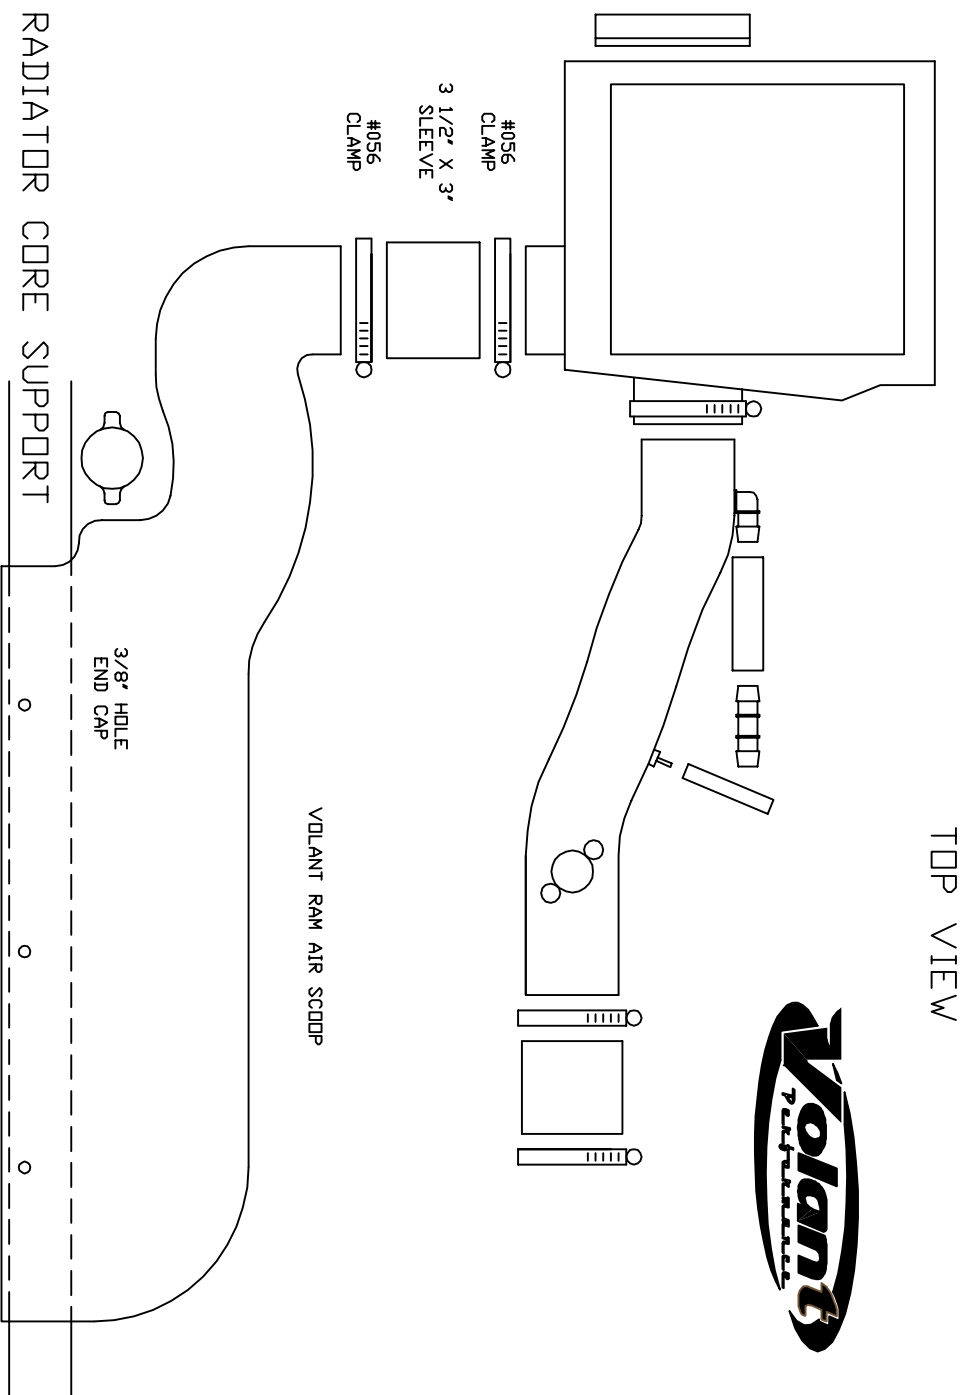

VOLANT COOL AIR INTAKES
 PART NO.: 38640
 INSTALLATION INSTRUCTIONS
 WWW.VOLANT.COM
 TECH SUPPORT: (909) 481-3888

38640 PARTS LIST	
1	VOLANT RAM AIR SCOOP
2	#056 CLAMPS
1	3 1/2' X 3' SLEEVE

NOTE: REMOVE ALL SIX FACTORY PUSH PINS FROM THE RADIATOR CORE SUPPORT AND REMOVE PLASTIC COVER. PLACE THE VOLANT RAM AIR SCOOP OVER THE CORE SUPPORT AND FASTEN WITH 3 FACTORY PUSH PINS.