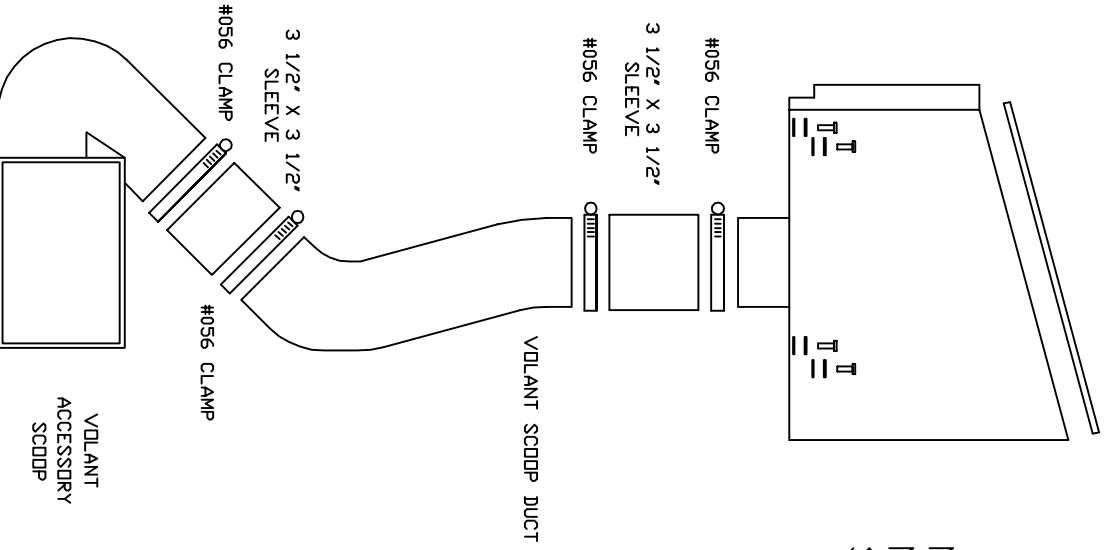

VOLANT COOL AIR INTAKES
 PART NO.: 35960
 INSTALLATION INSTRUCTIONS
 WWW.VOLANT.COM
 TECH SUPPORT: (909) 481-3888

35960 PARTS LIST	
1	VOLANT SCOOP DUCT
1	VOLANT ACCESSORY SCOOP
4	#056 CLAMPS
1	3 1/2' X 3 1/2' SLEEVE
1	3 1/2' X 2 1/2' SLEEVE

NOTE: VOLANT FILTER BOX
 NOT INCLUDED WITH PART NO. 35960
 SILVERADO SS SCOOP