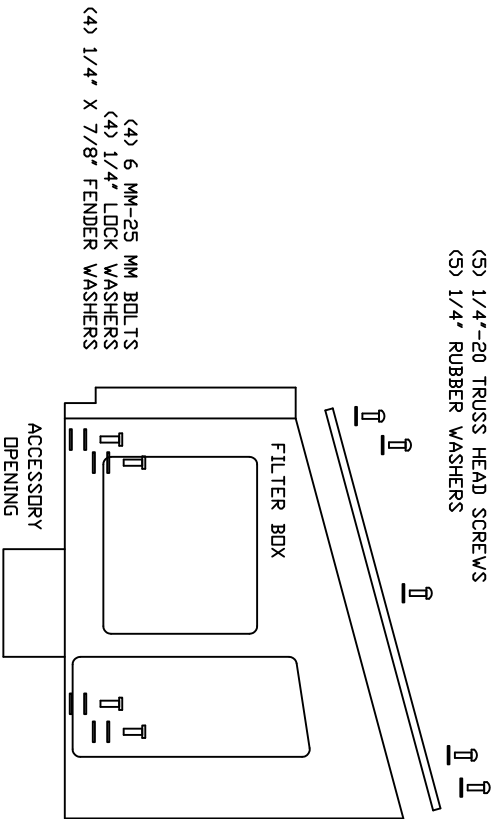

VOLANT COOL AIR INTAKES
 PART NO.: 154606
 INSTALLATION INSTRUCTIONS
 WWW.VOLANT.COM
 TECH SUPPORT: (909) 481-3888

		154606 PARTS LIST			
1	VOLANT FILTER BOX	1	4" X 3" HUMP HOSE	1	VOLANT RUBBER GROMMET
1	VOLANT FILTER BOX LID	2	#060 CLAMPS	1	3/8" X 10" BREATHER HOSE
1	VOLANT FILTER BOX ADAPTER	1	#072 CLAMP	2	4 MM X 12 SS SCREWS
1	VOLANT AIR FLOW DUCT	4	6 MM-25 BOLTS	3	#10 LOCK WASHERS
1	RAM FILTER W/CLAMP	3	10/32" X 5/8" BOLTS	3	#10 WASHERS
5	1/4"-20 TRUSS HEAD SCREWS	4	1/4" X 7/8" FENDER WASHERS		
5	1/4" RUBBER WASHERS	4	1/4" LOCK WASHERS		

NOTE: MUST REMOVE NEGATIVE BATTERY CABLE

VOLANT COOL AIR INTAKES
 PART NO.: 35353
 INSTALLATION INSTRUCTIONS
 WWW.VOLANT.COM
 TECH SUPPORT: (909) 481-3888

35353 PARTS LIST			
1	VOLANT RAM AIR SCDDP	4	1/4" LOCK WASHERS
2	#060 CLAMPS	1	6 MM NUT
1	3 3/4" X 6 1/2" SLEEVE	1	VOLANT 7057353534 BRACKET
3	1/4"-20 BOLTS	1	VOLANT 7057353531 BRACKET
1	6 MM BOLT	1	VOLANT 7057353533 BRACKET
3	1/4" WASHERS	1	VOLANT 7057353535 BRACKET
2	1/4" X 7/8" WASHERS	1	VOLANT 7057353533 BRACKET

FIGURE A.

FIGURE B.

FIGURE C.