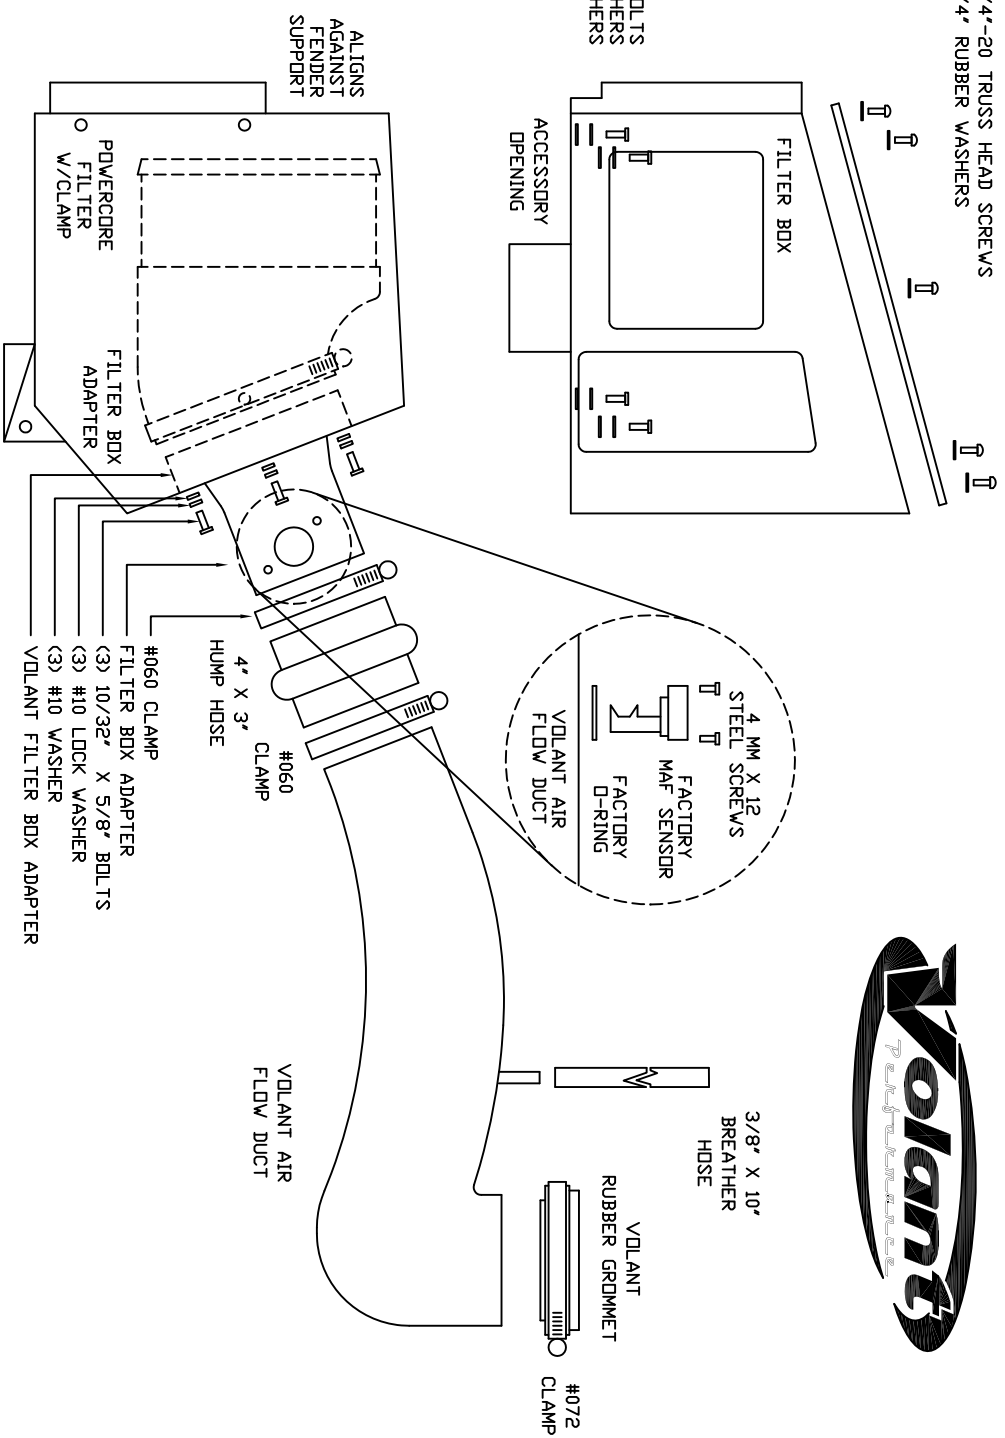

VOLANT COOL AIR INTAKES
 PART NO.: 154606
 INSTALLATION INSTRUCTIONS
 WWW.VOLANT.COM
 TECH SUPPORT: (909) 481-3888

		154606 PARTS LIST			
1	VOLANT FILTER BOX	1	4" X 3" HUMP HOSE	1	VOLANT RUBBER GROMMET
1	VOLANT FILTER BOX LID	2	#060 CLAMPS	1	3/8" X 10" BREATHER HOSE
1	VOLANT FILTER BOX ADAPTER	1	#072 CLAMP	2	4 MM X 12 SS SCREWS
1	VOLANT AIR FLOW DUCT	4	6 MM-25 BOLTS	3	#10 LOCK WASHERS
1	RAM FILTER W/CLAMP	3	10/32" X 5/8" BOLTS	3	#10 WASHERS
5	1/4"-20 TRUSS HEAD SCREWS	4	1/4" X 7/8" FENDER WASHERS		
5	1/4" RUBBER WASHERS	4	1/4" LOCK WASHERS		

NOTE: MUST REMOVE NEGATIVE BATTERY CABLE

VOLANT COOL AIR INTAKES
 PART NO.: 35353
 INSTALLATION INSTRUCTIONS
 WWW.VOLANT.COM
 TECH SUPPORT: (909) 481-3888

35353 PARTS LIST			
1	VOLANT RAM AIR SCDDP	4	1/4" LOCK WASHERS
2	#060 CLAMPS	1	6 MM NUT
1	3 3/4" X 6 1/2" SLEEVE	1	VOLANT 7057353534 BRACKET
3	1/4"-20 BOLTS	1	VOLANT 7057353531 BRACKET
1	6 MM BOLT	1	VOLANT 7057353533 BRACKET
3	1/4" WASHERS	1	VOLANT 7057353535 BRACKET
2	1/4" X 7/8" WASHERS	1	VOLANT 7057353533 BRACKET

FIGURE A.

FIGURE B.

FIGURE C.