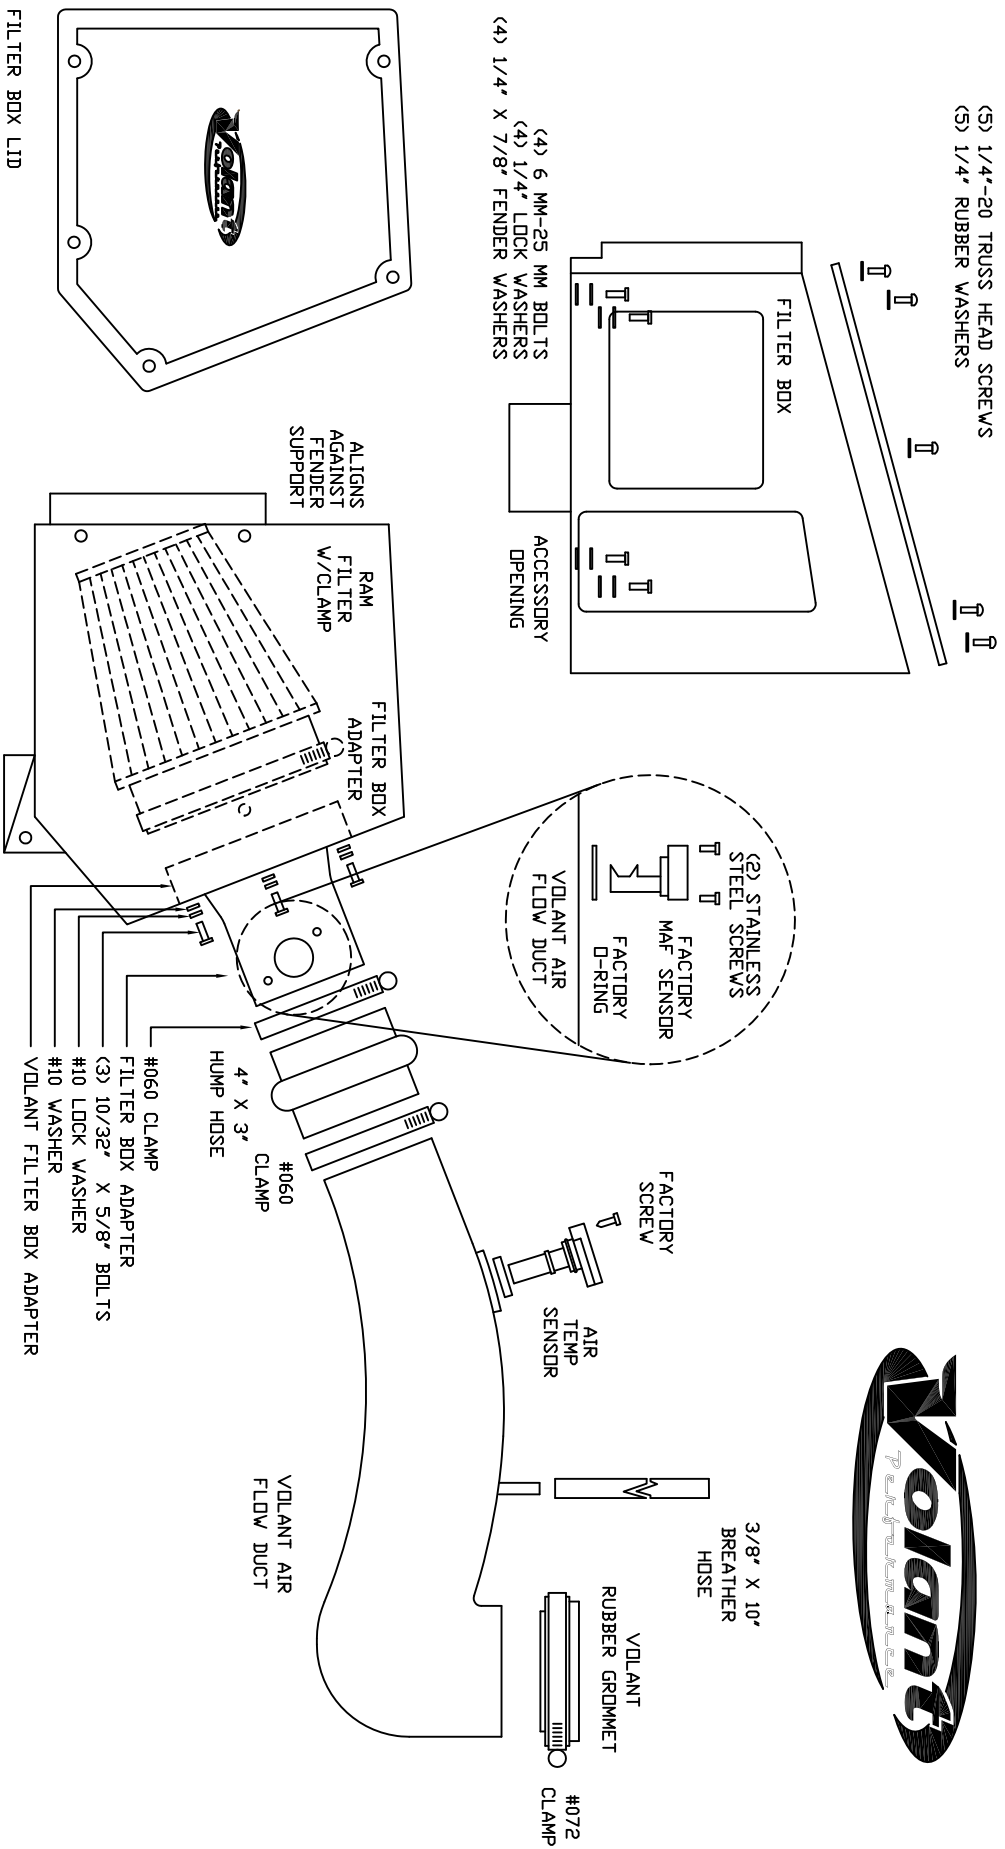

VOLANT COOL AIR INTAKES
 PART NO.: 15160
 INSTALLATION INSTRUCTIONS
 WWW.VOLANT.COM
 TECH SUPPORT: (909) 481-3888

15160 PARTS LIST					
1	VOLANT FILTER BOX	1	4" X 3" HUMPH HOSE	1	VOLANT RUBBER GROMMET
1	VOLANT FILTER BOX LTD	2	#060 CLAMPS	1	3/8" X 10" BREATHER HOSE
1	VOLANT FILTER BOX ADAPTER	1	#072 CLAMP	2	4 MM X 12 SS SCREWS
1	VOLANT AIR FLOW DUCT	4	6 MM-25 BOLTS	3	#10 LOCK WASHERS
1	RAM FILTER W/CLAMP	3	10/32" X 5/8" BOLTS	3	#10 WASHERS
5	1/4"-20 TRUSS HEAD SCREWS	4	1/4" X 7/8" FENDER WASHERS		
5	1/4" RUBBER WASHERS	4	1/4" LOCK WASHERS		

NOTE: MUST REMOVE NEGATIVE BATTERY CABLE

VOLANT COOL AIR INTAKES
 PART NO.: 35353
 INSTALLATION INSTRUCTIONS
 WWW.VOLANT.COM
 TECH SUPPORT: (909) 481-3888

35353 PARTS LIST			
1	VOLANT RAM AIR SCDDP	4	1/4" LOCK WASHERS
2	#060 CLAMPS	1	6 MM NUT
1	3 3/4" X 6 1/2" SLEEVE	1	VOLANT 7057353534 BRACKET
3	1/4"-20 BOLTS	1	VOLANT 7057353531 BRACKET
1	6 MM BOLT	1	VOLANT 7057353533 BRACKET
3	1/4" WASHERS	1	VOLANT 7057353535 BRACKET
2	1/4" X 7/8" WASHERS	1	VOLANT 7057353533 BRACKET

FIGURE A.

FIGURE B.

FIGURE C.