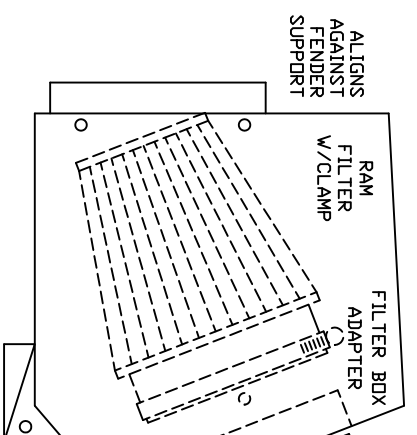

VOLANT COOL AIR INTAKES
 PART NO.: 15453
 INSTALLATION INSTRUCTIONS
 WWW.VOLANT.COM
 TECH SUPPORT: (909) 481-3888

15453 PARTS LIST					
1	VOLANT FILTER BOX	1	4" X 3" HUMP HOSE	1	VOLANT RUBBER GROMMET
1	VOLANT FILTER BOX LID	2	#060 CLAMPS	1	3/8" X 10' BREATHER HOSE
1	VOLANT FILTER BOX ADAPTER	1	#072 CLAMP	2	4 MM X 12 SS SCREWS
1	VOLANT AIR FLOW DUCT	4	6 MM-25 BOLTS	3	#10 LOCK WASHERS
1	RAM FILTER W/CLAMP	3	10/32" X 5/8" BOLTS	3	#10 WASHERS
5	1/4"-20 TRUSS HEAD SCREWS	4	1/4" X 7/8" FENDER WASHERS		
5	1/4" RUBBER WASHERS	4	1/4" LOCK WASHERS		

NOTE: MUST REMOVE NEGATIVE BATTERY CABLE

FILTER BOX LTD

VOLANT COOL AIR INTAKES
 PART NO.: 35353
 INSTALLATION INSTRUCTIONS
 WWW.VOLANT.COM
 TECH SUPPORT: (909) 481-3888

35353 PARTS LIST			
1	VOLANT RAM AIR SCDDP	4	1/4" LOCK WASHERS
2	#060 CLAMPS	1	6 MM NUT
1	3 3/4" X 6 1/2" SLEEVE	1	VOLANT 7057353534 BRACKET
3	1/4"-20 BOLTS	1	VOLANT 7057353531 BRACKET
1	6 MM BOLT	1	VOLANT 7057353533 BRACKET
3	1/4" WASHERS	1	VOLANT 7057353535 BRACKET
2	1/4" X 7/8" WASHERS	1	VOLANT 7057353533 BRACKET

FIGURE A.

FIGURE B.

FIGURE C.