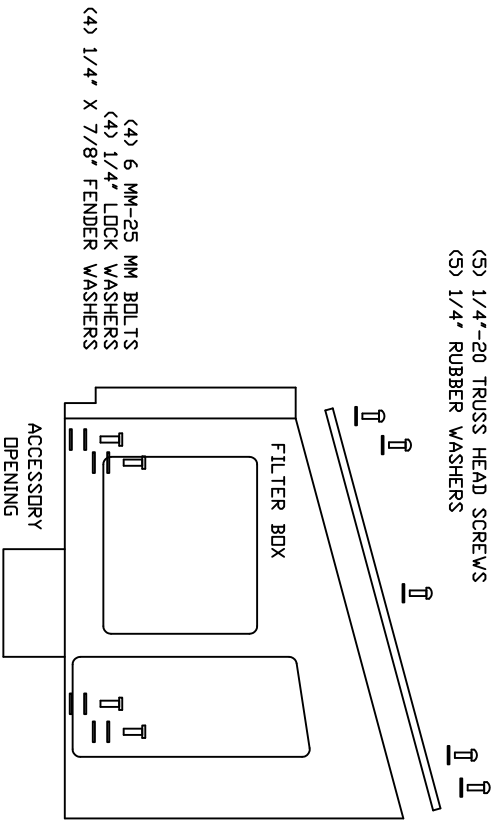

VOLANT COOL AIR INTAKES
 PART NO.: 15453
 INSTALLATION INSTRUCTIONS
 WWW.VOLANT.COM
 TECH SUPPORT: (909) 481-3888

15453 PARTS LIST					
1	VOLANT FILTER BOX	1	4" X 3" HUMP HOSE	1	VOLANT RUBBER GROMMET
1	VOLANT FILTER BOX LID	2	#060 CLAMPS	1	3/8" X 10' BREATHER HOSE
1	VOLANT FILTER BOX ADAPTER	1	#072 CLAMP	2	4 MM X 12 SS SCREWS
1	VOLANT AIR FLOW DUCT	4	6 MM-25 BOLTS	3	#10 LOCK WASHERS
1	RAM FILTER W/CLAMP	3	10/32" X 5/8" BOLTS	3	#10 WASHERS
5	1/4"-20 TRUSS HEAD SCREWS	4	1/4" X 7/8" FENDER WASHERS		
5	1/4" RUBBER WASHERS	4	1/4" LOCK WASHERS		

NOTE: MUST REMOVE NEGATIVE BATTERY CABLE

FILTER BOX LTD

VOLANT COOL AIR INTAKES
 PART NO.: 35353
 INSTALLATION INSTRUCTIONS
 WWW.VOLANT.COM
 TECH SUPPORT: (909) 481-3888

35353 PARTS LIST			
1	VOLANT RAM AIR SCDDP	4	1/4" LOCK WASHERS
2	#060 CLAMPS	1	6 MM NUT
1	3 3/4" X 6 1/2" SLEEVE	1	VOLANT 7057353534 BRACKET
3	1/4"-20 BOLTS	1	VOLANT 7057353531 BRACKET
1	6 MM BOLT	1	VOLANT 7057353533 BRACKET
3	1/4" WASHERS	1	VOLANT 7057353535 BRACKET
2	1/4" X 7/8" WASHERS	1	VOLANT 7057353533 BRACKET

FIGURE A.

FIGURE B.

FIGURE C.