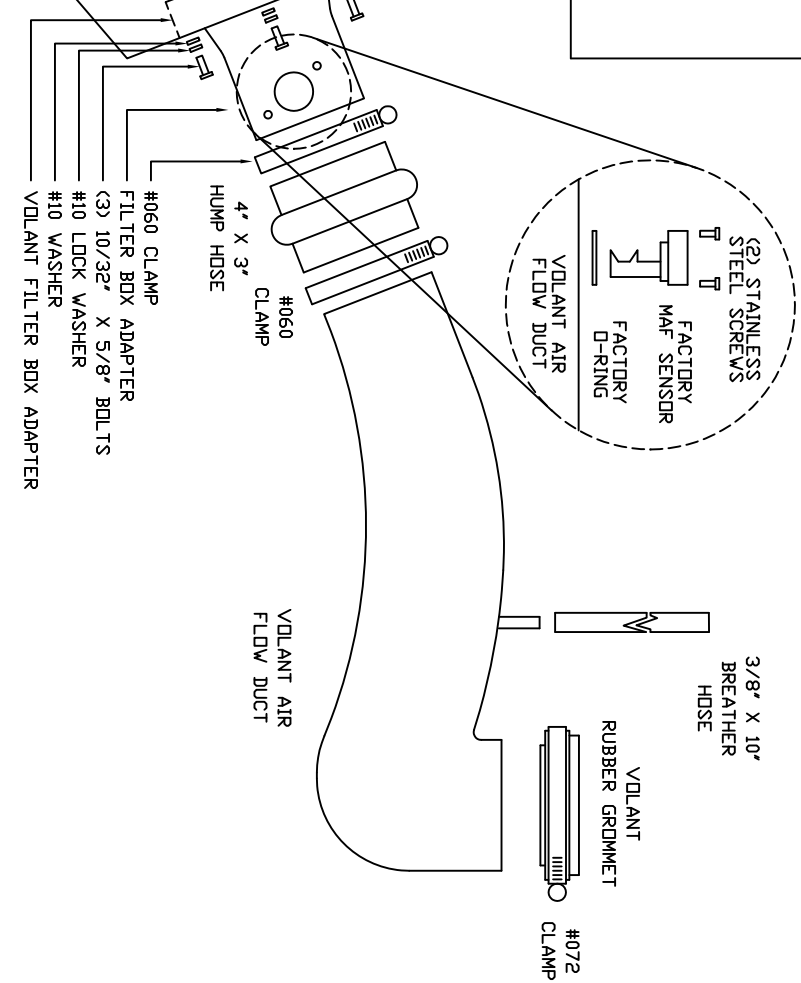

VOLANT COOL AIR INTAKES
 PART NO.: 15453
 INSTALLATION INSTRUCTIONS
 WWW.VOLANT.COM
 TECH SUPPORT: (909) 481-3888

15453 PARTS LIST					
1	VOLANT FILTER BOX	1	4" X 3" HUMP HOSE	1	VOLANT RUBBER GROMMET
1	VOLANT FILTER BOX LID	2	#060 CLAMPS	1	3/8" X 10' BREATHER HOSE
1	VOLANT FILTER BOX ADAPTER	1	#072 CLAMP	2	4 MM X 12 SS SCREWS
1	VOLANT AIR FLOW DUCT	4	6 MM-25 BOLTS	3	#10 LOCK WASHERS
1	RAM FILTER W/CLAMP	3	10/32" X 5/8" BOLTS	3	#10 WASHERS
5	1/4"-20 TRUSS HEAD SCREWS	4	1/4" X 7/8" FENDER WASHERS		
5	1/4" RUBBER WASHERS	4	1/4" LOCK WASHERS		

NOTE: MUST REMOVE NEGATIVE BATTERY CABLE

FILTER BOX LTD

VOLANT COOL AIR INTAKES
 PART NO.: 35353
 INSTALLATION INSTRUCTIONS
 WWW.VOLANT.COM
 TECH SUPPORT: (909) 481-3888

35353 PARTS LIST			
1	VOLANT RAM AIR SCDDP	4	1/4" LOCK WASHERS
2	#060 CLAMPS	1	6 MM NUT
1	3 3/4" X 6 1/2" SLEEVE	1	VOLANT 7057353534 BRACKET
3	1/4"-20 BOLTS	1	VOLANT 7057353531 BRACKET
1	6 MM BOLT	1	VOLANT 7057353533 BRACKET
3	1/4" WASHERS	1	VOLANT 7057353535 BRACKET
2	1/4" X 7/8" WASHERS	1	VOLANT 7057353533 BRACKET

FIGURE A.

FIGURE B.

FIGURE C.