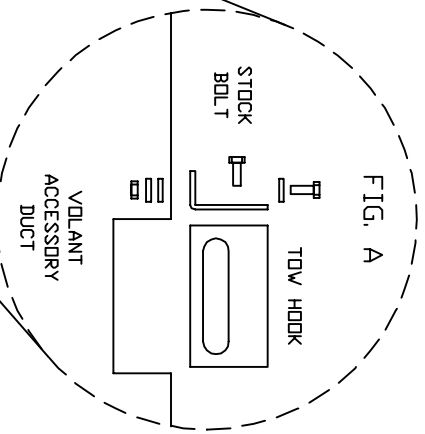

VOLANT COOL AIR INTAKES
 PART NO.: 35066
 INSTALLATION INSTRUCTIONS
 WWW.VOLANT.COM
 TECH SUPPORT: (909) 481-3888

35066 PARTS LIST			
1	VOLANT ACCESSORY DUCT	1	VOLANT BRACKET
1	5 3/4" X 3 1/2"		
2	#088 CLAMPS		
1	1/4"-20 BDLTS		
2	1/4" WASHER		
1	1/4" LOCK WASHER		
1	1/4" NUT		

FRONT VIEW

- 1/4"-20 BDLTS
- 1/4" WASHER
- VOLANT BRACKET
- VOLANT ACCESSORY DUCT
- 1/4" WASHER
- 1/4" LOCK WASHER
- 1/4" NUT