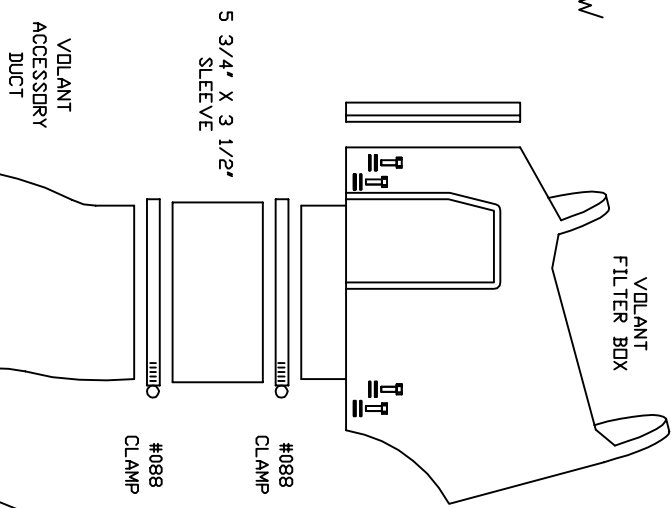

VOLANT COOL AIR INTAKES
 PART NO.: 35066
 INSTALLATION INSTRUCTIONS
 WWW.VOLANT.COM
 TECH SUPPORT: (909) 481-3888

35066 PARTS LIST			
1	VOLANT ACCESSORY DUCT	1	VOLANT BRACKET
1	5 3/4" X 3 1/2"		
2	#088 CLAMPS		
1	1/4"-20 BDLTS		
2	1/4" WASHER		
1	1/4" LOCK WASHER		
1	1/4" NUT		

FRONT VIEW

- 1/4"-20 BDLTS
- 1/4" WASHER
- VOLANT BRACKET
- VOLANT ACCESSORY DUCT
- 1/4" WASHER
- 1/4" LOCK WASHER
- 1/4" NUT