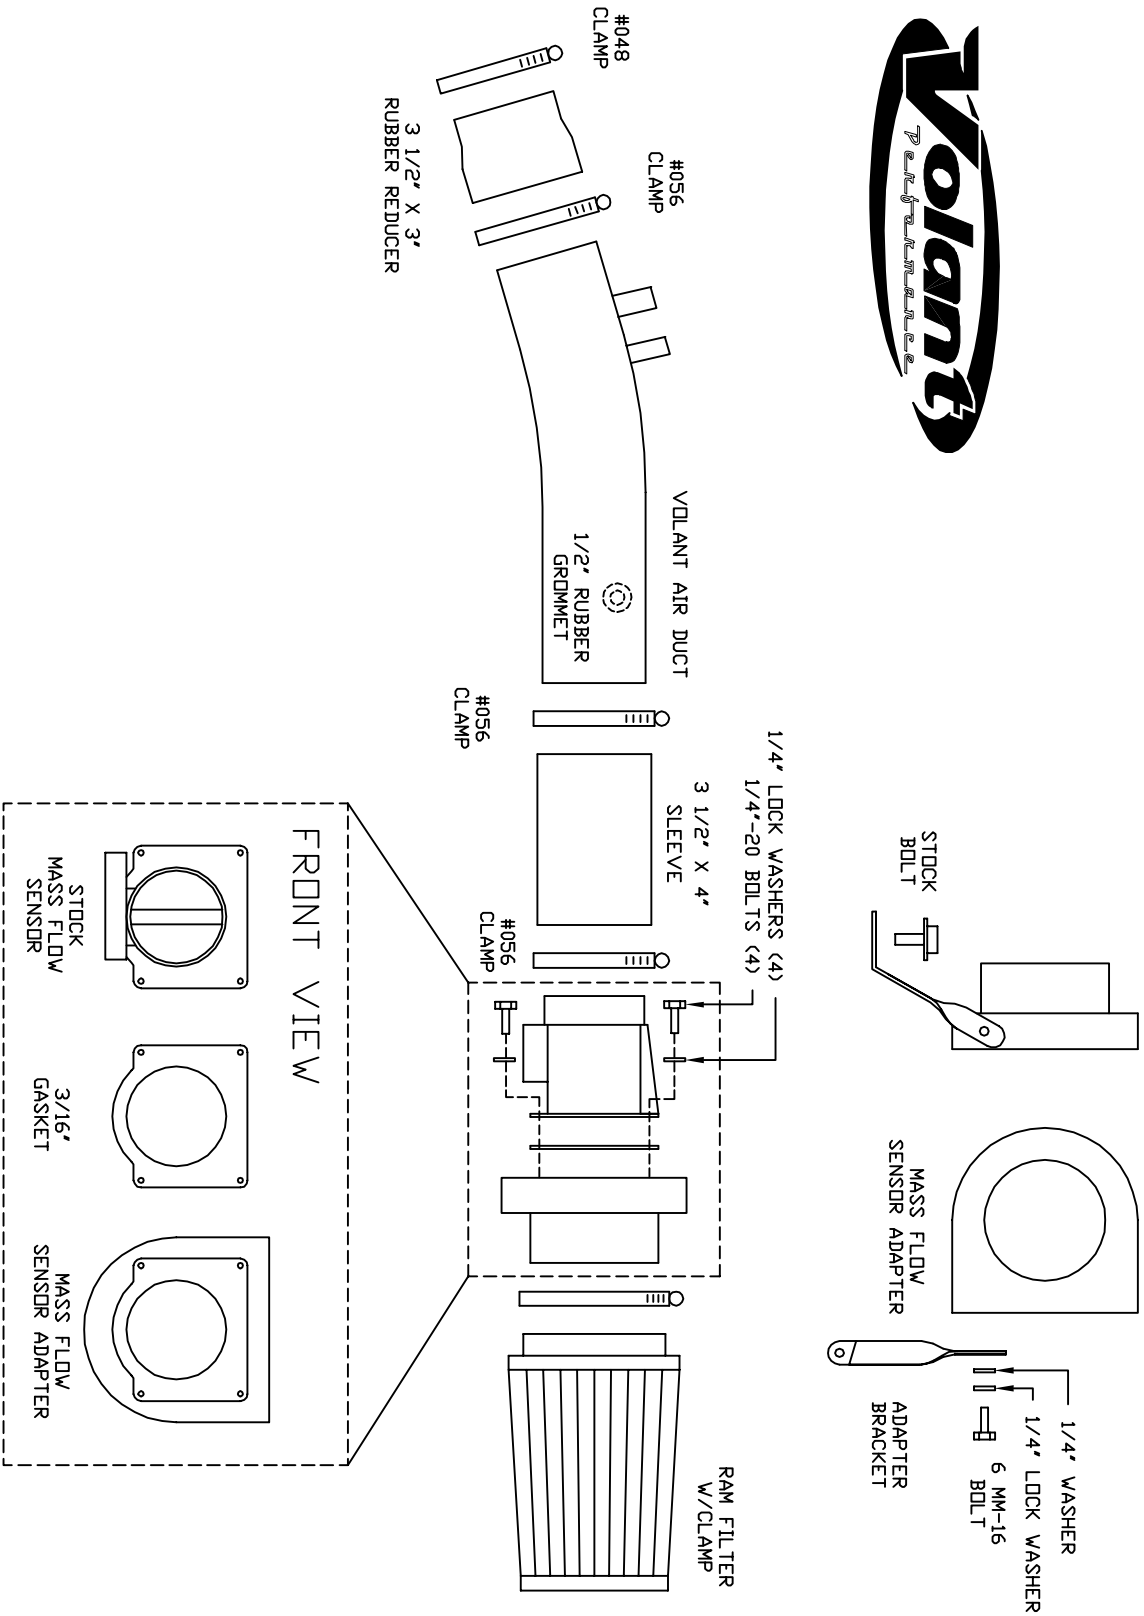

VOLANT COOL AIR INTAKES  
 PART NO.: 29954  
 INSTALLATION INSTRUCTIONS  
 WWW.VOLANT.COM  
 TECH SUPPORT: (909) 481-3888

29954 PARTS LIST

1	VOLANT AIR DUCT	4	1/4"-20 BOLTS
1	MASS FLOW ADAPTER	1	6 MM-16 BOLTS
1	RAM FILTER W/CLAMP	1	1/4" WASHER
3	#056 CLAMPS	5	1/4" LOCK WASHERS
1	#048 CLAMPS	1	ADAPTER BRACKET
1	3 1/2" X 4" SLEEVE	1	3/16" GASKET
1	3 1/2" X 3" REDUCER		