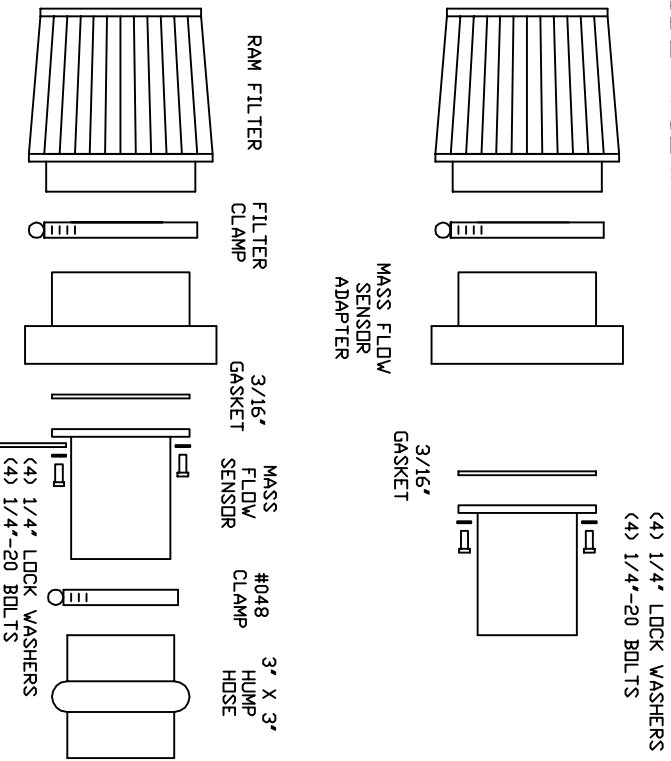

VOLANT COOL AIR INTAKES  
 PART NO.: 29630  
 INSTALLATION INSTRUCTIONS  
 WWW.VOLANT.COM  
 TECH SUPPORT: (909) 481-3888

29630 PARTS LIST			
1	VOLANT AIR FLOW DUCT	5	1/4"-20 BOLTS
1	VOLANT MASS FLOW ADAPTER	2	1/4" WASHERS
1	RAM FILTER W/CLAMP	5	1/4" LOCK WASHERS
1	3" TO 2 3/4" RUBBER REDUCER	1	1/4"-20 NUT
1	3" HUMP HOSE	1	VOLANT BRACKET
1	#40 CLAMP	1	3/8" X 3" BREATHER HOSE
3	#48 CLAMP		

SIDE VIEW

TOP VIEW

NOTE: ATTACH VOLANT BRACKET TO THE RADIATOR CORE SUPPORT  
 RADIATOR CORE SUPPORT