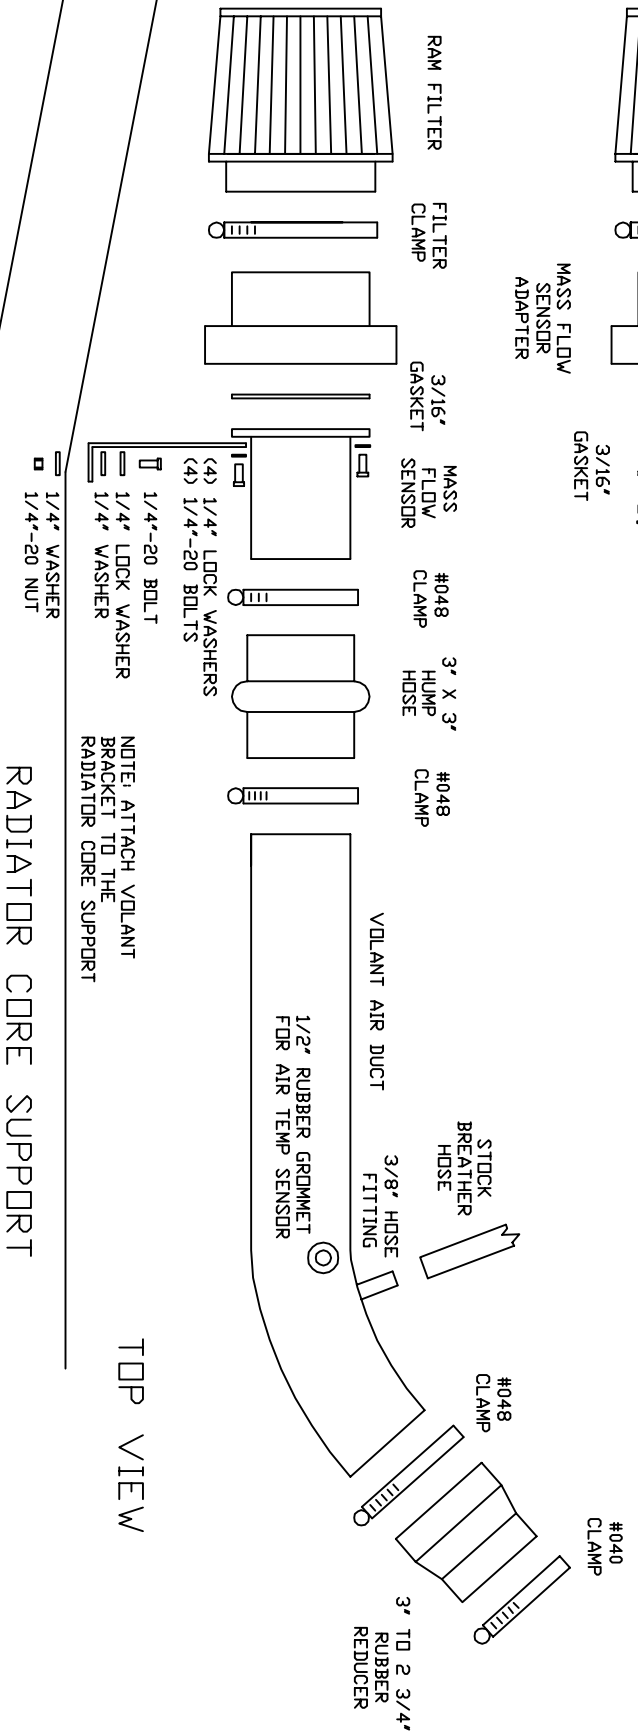

VOLANT COOL AIR INTAKES  
 PART NO.: 29630  
 INSTALLATION INSTRUCTIONS  
 WWW.VOLANT.COM  
 TECH SUPPORT: (909) 481-3888

29630 PARTS LIST			
1	VOLANT AIR FLOW DUCT	5	1/4"-20 BOLTS
1	VOLANT MASS FLOW ADAPTER	2	1/4" WASHERS
1	RAM FILTER W/CLAMP	5	1/4" LOCK WASHERS
1	3" TO 2 3/4" RUBBER REDUCER	1	1/4"-20 NUT
1	3" HUMP HOSE	1	VOLANT BRACKET
1	#40 CLAMP	1	3/8" X 3" BREATHER HOSE
3	#48 CLAMP		

SIDE VIEW

TOP VIEW

NOTE: ATTACH VOLANT BRACKET TO THE RADIATOR CORE SUPPORT  
 RADIATOR CORE SUPPORT