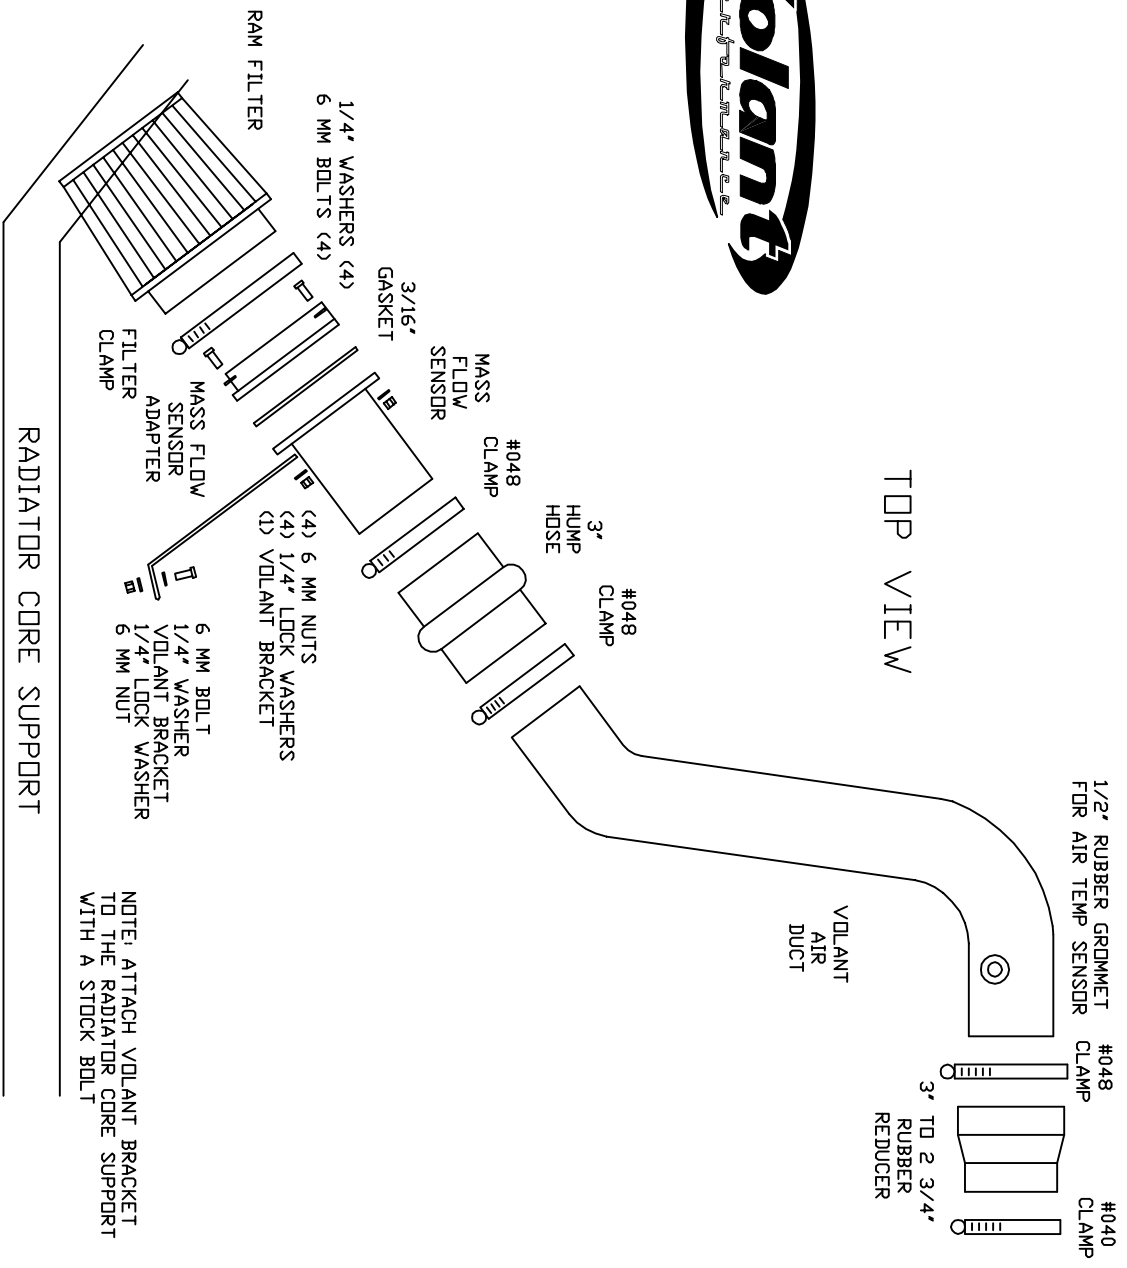

VOLANT COOL AIR INTAKES
 PART NO.: 29425
 INSTALLATION INSTRUCTIONS
 WWW.VOLANT.COM
 TECH SUPPORT: (909) 481-3888

29425 PARTS LIST

1	VOLANT AIR FLOW DUCT	1	3/16" GASKET
1	VOLANT MASS FLOW ADAPTER	1	VOLANT BRACKET
1	RAM FILTER W/CLAMP	5	6 MM BOLTS
1	3" TO 2 1/2" RUBBER REDUCER	5	6 MM NUTS
1	3" HUMP HOSE	5	1/4" LOCK WASHERS
1	#40 CLAMP	5	1/4" WASHERS
3	#48 CLAMP		

TOP VIEW

NOTE: ATTACH VOLANT BRACKET TO THE RADIATOR CORE SUPPORT WITH A STOCK BOLT