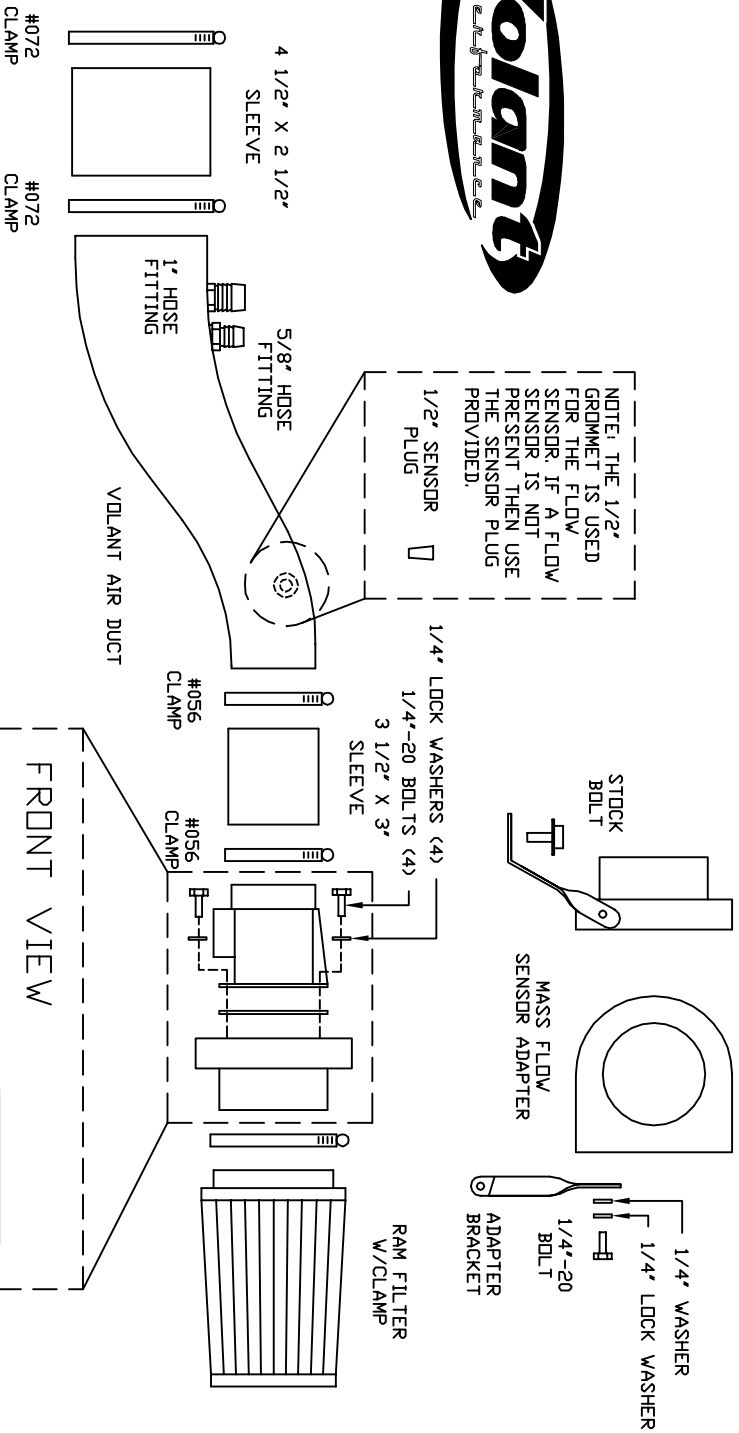

VOLANT COOL AIR INTAKES
 PART NO.: 29068
 INSTALLATION INSTRUCTIONS
 WWW.VOLANT.COM
 TECH SUPPORT: (909) 481-3888

NOTE: THE 1/2" GROHMET IS USED FOR THE FLOW SENSOR. IF A FLOW SENSOR IS NOT PRESENT THEN USE THE SENSOR PLUG PROVIDED.

29068 PARTS LIST			
1	VOLANT AIR DUCT	5	1/4"-20 BOLTS
1	MASS FLOW ADAPTER	1	1/4" WASHERS
1	RAM FILTER W/CLAMP	5	1/4" LOCK WASHERS
2	#056 CLAMPS	1	ADAPTER BRACKET
2	#072 CLAMPS	1	3/16" GASKET
1	3 1/2" X 3" SLEEVE	1	1/2" SENSOR PLUG
1	4 1/2" X 2 1/2" SLEEVE		